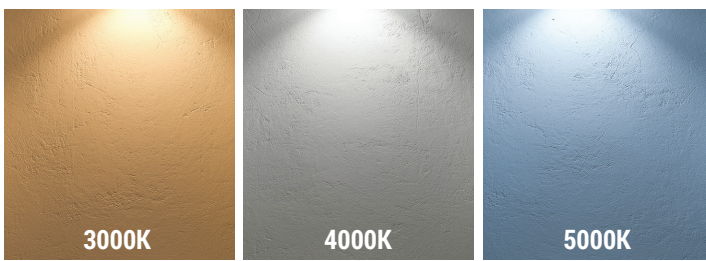

Project Name:	Notes:	Date:	Type:
---------------	--------	-------	-------

**DESCRIPTION**

No can or housing needed! Install directly into ceilings with 2" clearance. Portor's slim profile residential downlights are taking the market by storm! Available in 4" and featuring color tunable technology that lets the user choose between 3000K, 4000K, or 5000K.

**TUNABLE 3-1 CCT SELECTOR**

Easily flip the switch for desired CCT. It's that simple!

**FEATURES**

- Edge-lit technology, with no glare or dark spots
- Instant-on
- Ultra slim design, 1" thickness
- Integrated LED fixtures
- LED technology fits anywhere you need general light source
- IC rated for direct contact with insulation
- Perfect solution where joists or duct work would normally prevent recessed installation
- Damp location rated for soffit applications
- Install J-Box in ceiling beam, and insert light right into drywall opening