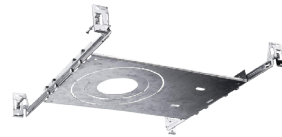

**TUNABLE 3-1 CCT SELECTOR**

Easily flip the switch for desired CCT. It's that simple!

**FEATURES**

- Edge-lit technology, with no glare or dark spots
- Instant-on
- Ultra slim design, 1" thickness
- Integrated LED fixtures
- LED technology fits anywhere you need general light source
- IC rated for direct contact with insulation
- Perfect solution where joists or duct work would normally prevent recessed installation
- Damp location rated for soffit applications
- Install J-Box in ceiling beam, and insert light right into drywall opening

Easily flip the switch for desired CCT

• Sealing gasket standard

**DIMENSION**

**MOUNTING OPTIONS**

**UNI-DLS**  
4"/6" Universal Slim LED  
Housing for New Construction

**RP-DLS-4I**  
4" Slim LED Rough plate