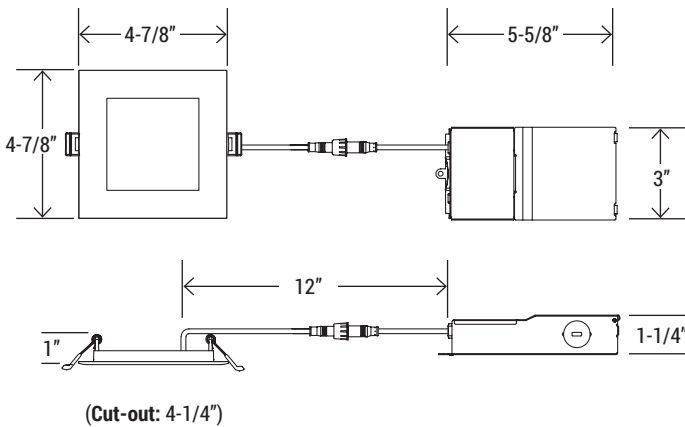

Easily flip the switch for desired CCT

• Sealing gasket standard

**DIMENSION**

**MOUNTING OPTIONS**

**UNI-DLS**  
4"/6" Universal Slim LED  
Housing for New Construction

**RP-DLS-4I**  
4" Slim LED Rough plate