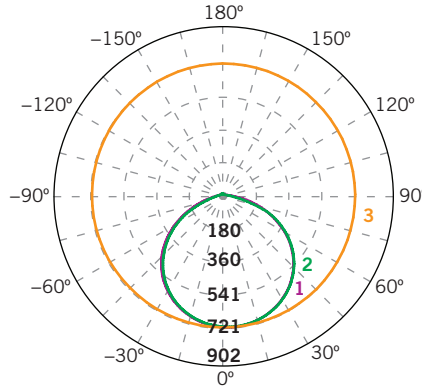

* Color Uniformity: CCT (Correlated Color Temperature) range as per guidelines outlined in ANSI C78.377-2017

KT-FLED15-R1A-UNV-8CSB-VDIM

COMPACT 15W GENERAL-PURPOSE LED FLOOD LIGHT

PHOTOMETRIC SPECIFICATIONS

ISOCANDELA PLOT

LUMINOUS INTENSITY DISTRIBUTION

Average diffuse angle (50%): **114.0°**

- 1 Violet C0-C180
- 2 Green C90-C270
- 3 Orange G6

Unit: cd

FLUX DISTRIBUTION

Zone	Lumens	% Luminaire
Forward Light	1,093 lm	53.7%
0°-30°	287 lm	14.1%
30°-60°	585 lm	28.7%
60°-80°	214 lm	10.5%
80°-90°	7 lm	0.4%
Back Light	925 lm	45.5%
0°-30°	277 lm	13.6%
30°-60°	513 lm	25.2%
60°-80°	134 lm	6.6%
80°-90°	2 lm	0.1%
Up Light	16 lm	0.8%
90°-100°	1 lm	0.0%
100°-180°	15 lm	0.7%