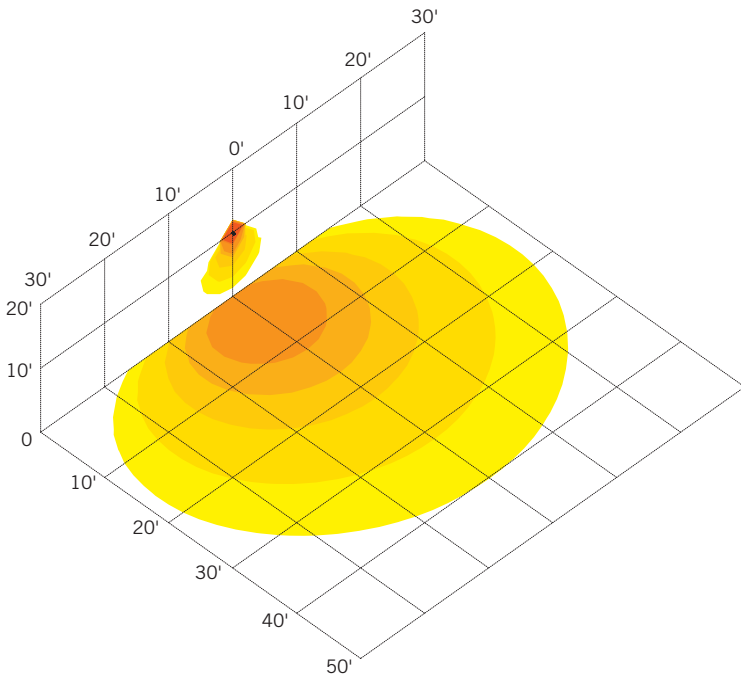

LIGHT DISTRIBUTION PATTERNS (Isometric view from above)

Building exterior mounted at 10',
30° below horizontal