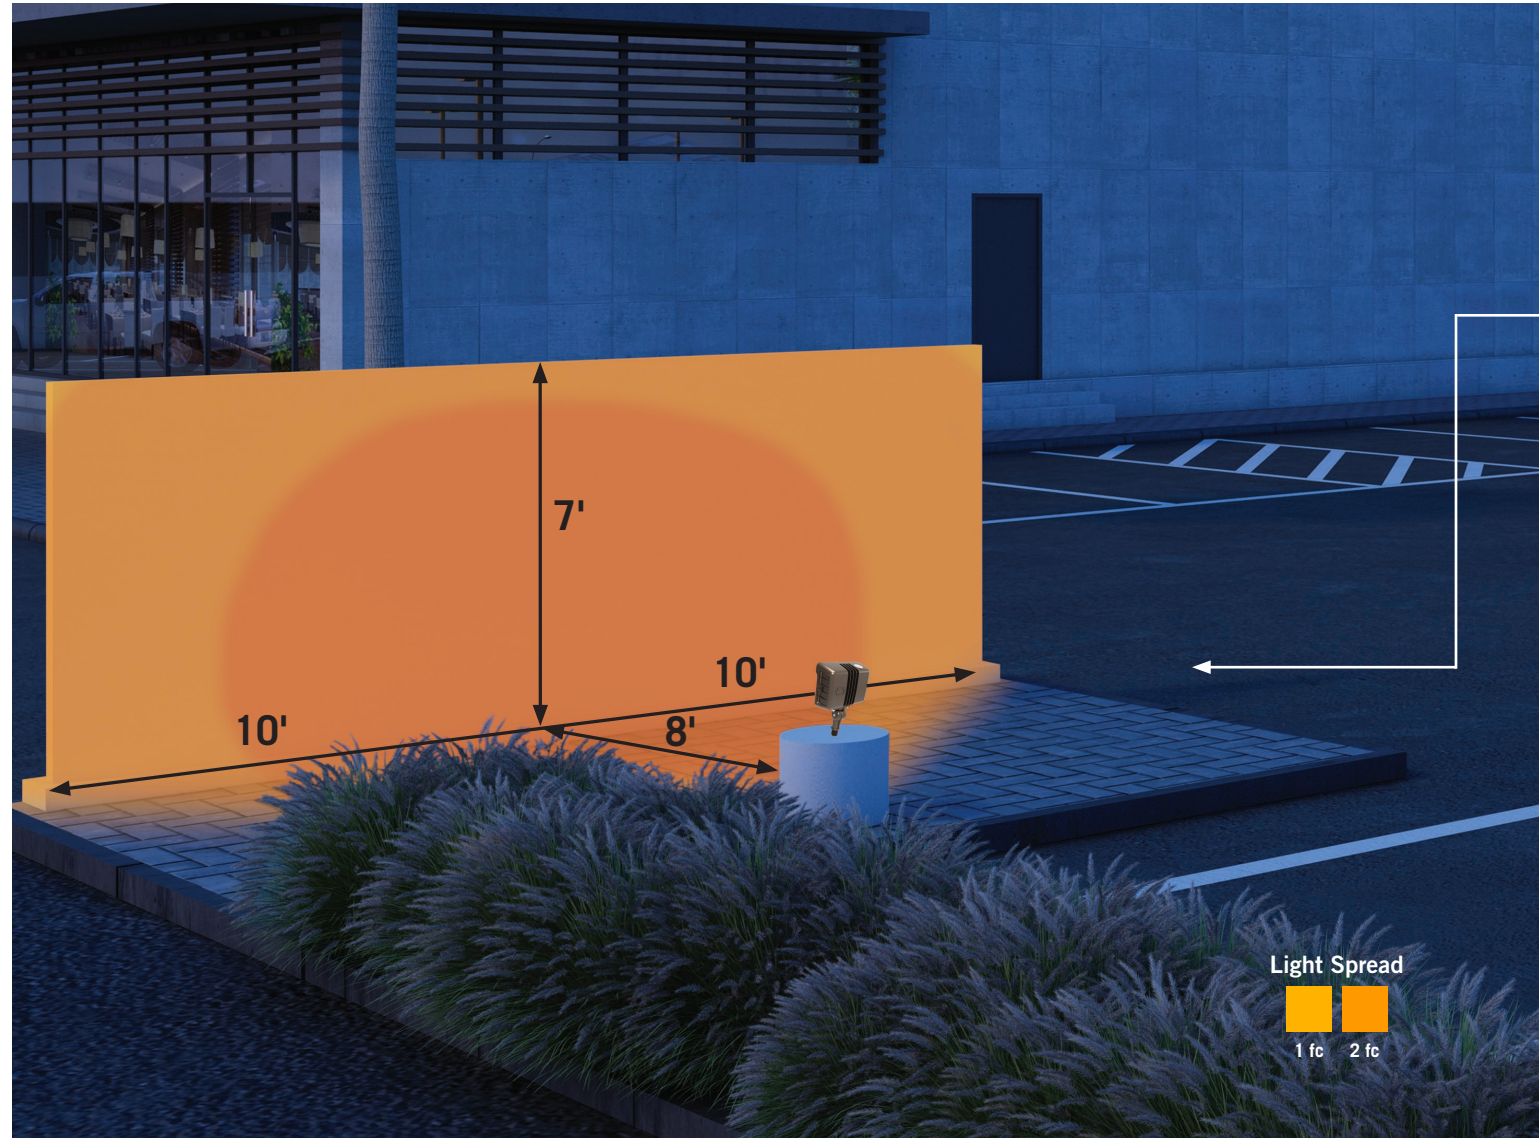

XFIT FLOOD LIGHT FIXTURES

FEATURES AND BENEFITS

- Ensures easy installation with included mounting hardware
- Adds energy savings with 0-10V dimming
- Designed with two dip switches (for photocell and color temperature adjustment) protected by a translucent plug
- Reduces SKUs with selectable color temperature and two mounting brackets
- 7'x7' NEMA beam spread
- Ensures proper heat sinking with sturdy and aesthetic design
- Protected from the elements and sprinkler systems with an IP65 rating
- Available in two housing options: Bronze & White. White available in 15W, 35W & 60W