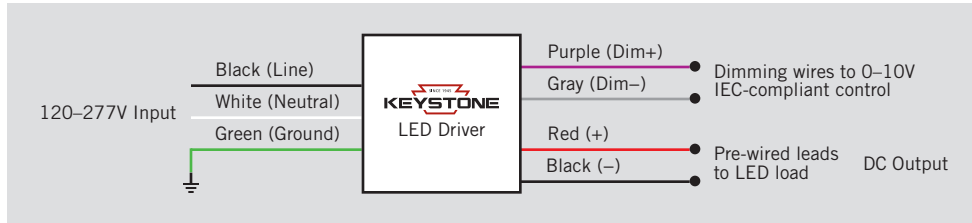

PHYSICAL SPECIFICATIONS

XFIT | FLOOD LIGHT FIXTURES

KT-FLED15-R1A-UNV-8CSB-VDIM COMPACT 15W GENERAL-PURPOSE LED FLOOD LIGHT

GENERAL SETUP INSTRUCTIONS

GENERAL WIRING DIAGRAM

Caution: Before installing, make certain that AC power to the fixture is off.