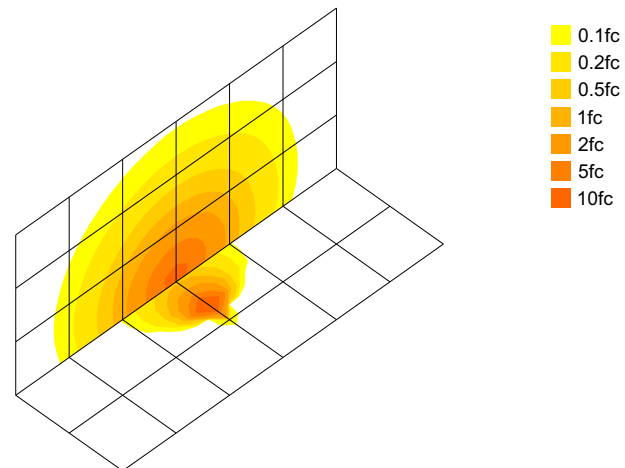

15W Flood Light:
Ground Mount at 6" above
horizontal; 8' from wall