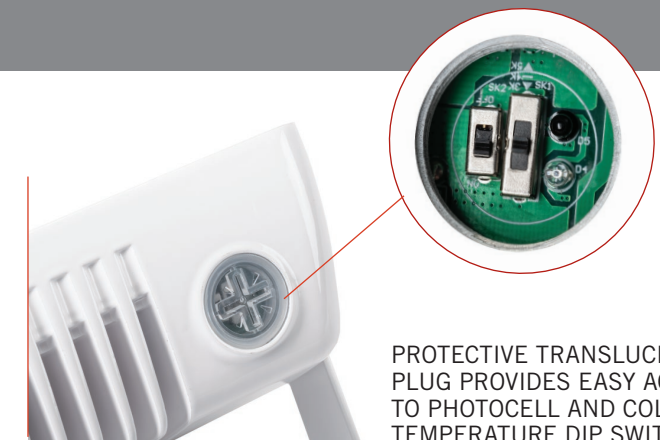

PROTECTIVE TRANSLUCENT
PLUG PROVIDES EASY ACCESS
TO PHOTOCELL AND COLOR
TEMPERATURE DIP SWITCHES