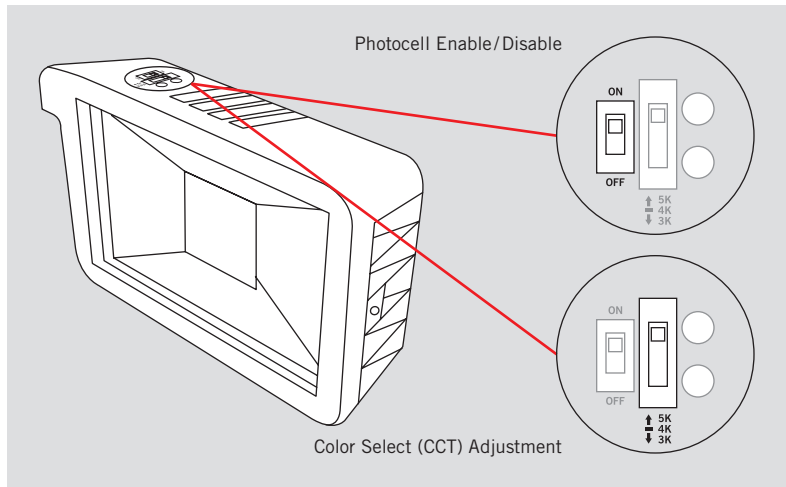

ACCESSORIES (SOLD SEPARATELY)

Catalog Number	Description
KT-FLED-SM-1-KIT	Flood Light Wall Mount Kit
KT-FLED-RC-4-W	4" Round Flood Light Junction Box Cover, White
KT-FLED-RC-4	4" Round Flood Light Junction Box Cover, Bronze