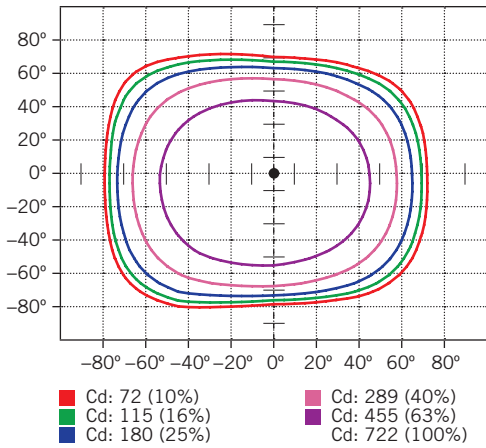

ELECTRICAL SPECIFICATIONS

Catalog Number	Wattage	Lumens	Dimming	CCT*	Efficacy	CRI	Housing Color	Mounting	Input Voltage	Rated Life	Legacy Equivalent
KT-FLED15-R1A-UNV-8CSB-VDIM	15W	1920 lm	0–10V	3000K	128 lm/W	>80	Bronze	Universal: 1/2" Knuckle or yoke	120–277V	50,000 hrs	70W MH
		2175 lm		4000K	145 lm/W						
		2100 lm		5000K	140 lm/W						

* Color Uniformity: CCT (Correlated Color Temperature) range as per guidelines outlined in ANSI C78.377-2017

KT-FLED15-R1A-UNV-8CSB-VDIM

COMPACT 15W GENERAL-PURPOSE LED FLOOD LIGHT

PHOTOMETRIC SPECIFICATIONS

ISOCANDELA PLOT

LUMINOUS INTENSITY DISTRIBUTION

Average diffuse angle (50%): **114.0°**

- 1 Violet C0-C180
- 2 Green C90-C270
- 3 Orange G6

Unit: cd

FLUX DISTRIBUTION

Zone	Lumens	% Luminaire
Forward Light	1,093 lm	53.7%
0°-30°	287 lm	14.1%
30°-60°	585 lm	28.7%
60°-80°	214 lm	10.5%
80°-90°	7 lm	0.4%
Back Light	925 lm	45.5%
0°-30°	277 lm	13.6%
30°-60°	513 lm	25.2%
60°-80°	134 lm	6.6%
80°-90°	2 lm	0.1%
Up Light	16 lm	0.8%
90°-100°	1 lm	0.0%
100°-180°	15 lm	0.7%