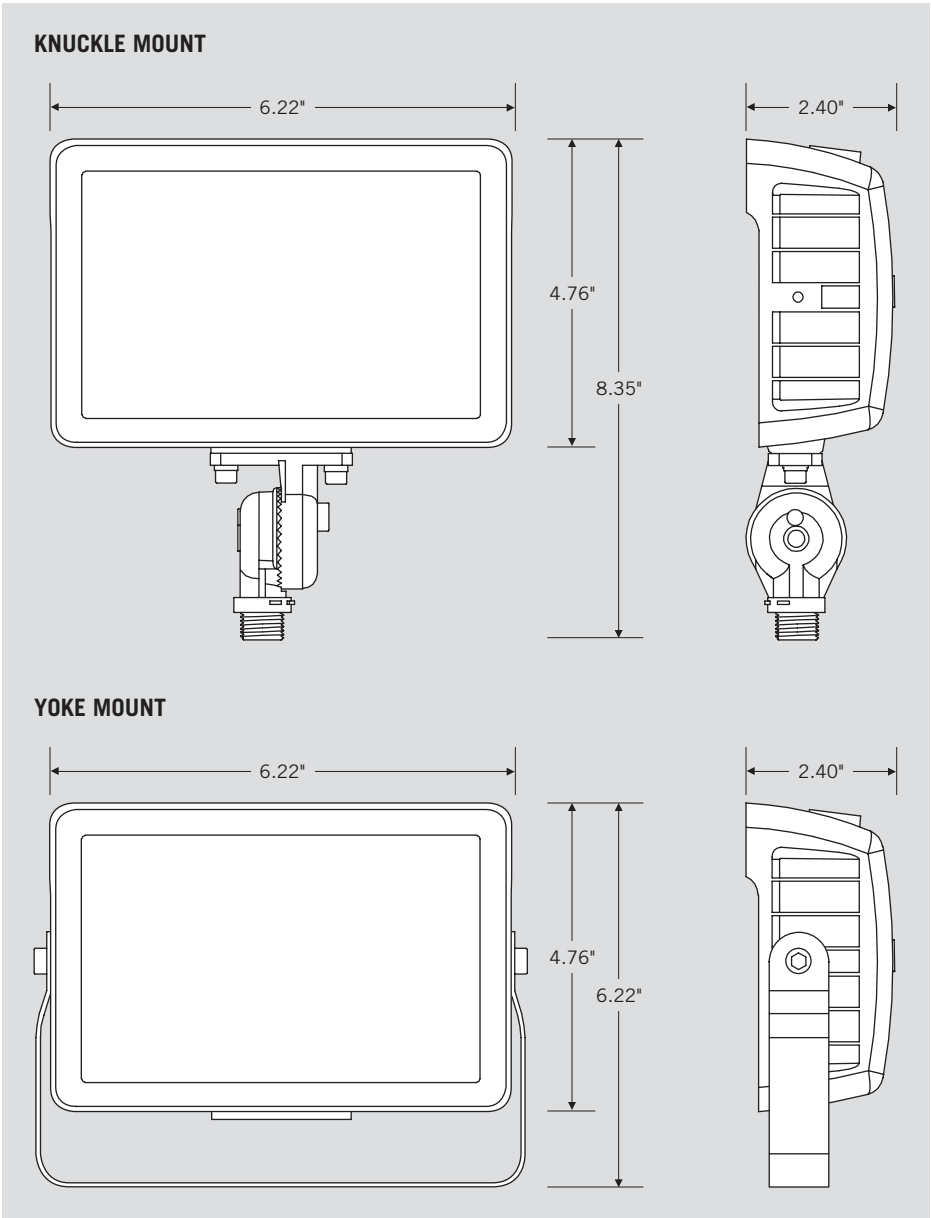

KT-FLED15-R1A-UNV-8CSB-VDIM

COMPACT 15W GENERAL-PURPOSE LED FLOOD LIGHT

PHYSICAL SPECIFICATIONS