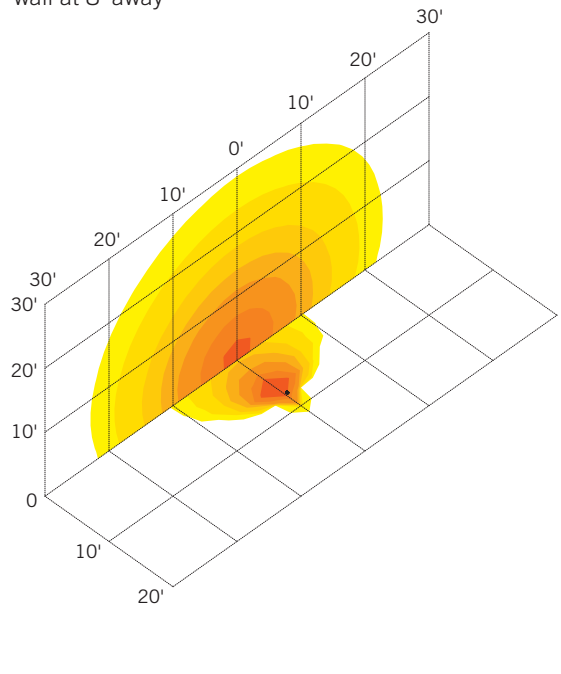

Ground mounted at 6' above ground,
10° above horizontal, shining towards building exterior
wall at 8' away