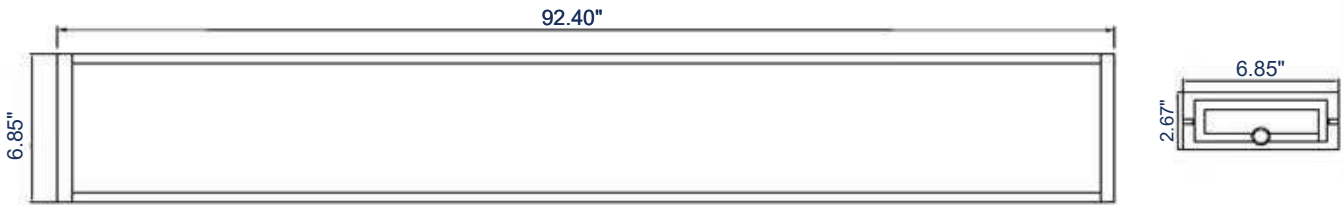

HY-8FT-LW102-80W-XXK:

Input voltage: AC120~277V white: N , Black: L , Green/Yellow: GND , Purple: 0~10V+ , Gray: 0~10V -

LIGHT DISTRIBUTION

LUMINOUS INTENSITY DISTRIBUTION DIAGRAM