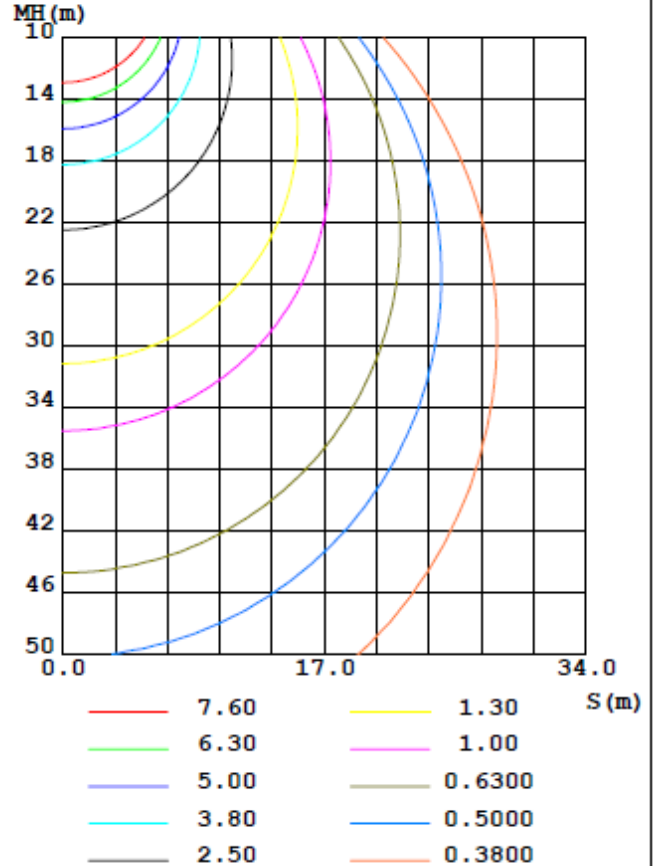

## DIMENSION (unit: inch)

## LIGHT DISTRIBUTION

LUMINOUS INTENSITY DISTRIBUTION DIAGRAM

C0 PLANE ISOLUX DIAGRAM (UNIT:lx)