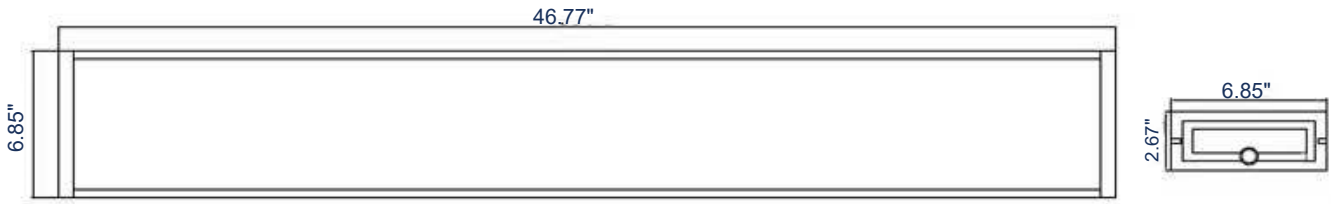

DIMENSION (unit: inch)

HY-4FT-LW102-40W-XXK: