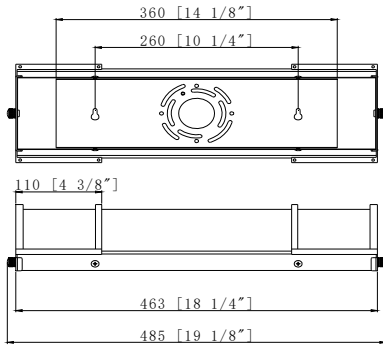

### Specifications

Model	HYA-VL01-18IN20W-CCT-NK	HYA-VL01-24IN25W-CCT-NK	HYA-VL01-36IN30W-CCT-NK
Power	20W	25W	30W
Size	18"	24"	36"
Lumens	1400LM	1750LM	2100LM
Max input current	0.19A	0.28A	0.27A
Input Voltage	120 V		
Housing	Brushed Nickel+Opal Acrylic		
Dimming	Triac Dimming (10%-100%)		
Protecting Rating	IP20 ( For indoor use ONLY)		
Power Factor	0.9+		
Beam Angle	120°		
CCT	3000K/4000K/5000K		
CRI	80+		
Surge protection DM/CM	1.25 kV / 1.25 kV		
Working Life	Lumen Maintenance over 70% @50,000+ hours		
Oper. Temperature	-4°F to 104°F (-20°C to 40°C)		
Qty/Package	4	4	4
Package Dim	20.47 in x 16.34 in x 12.6 in	27.17 in x 16.34 in x 12.6 in	38.79 in x 16.34 in x 12.6 in
Package Weight	22.97LB	24.18 LB	32.17 LB

## DIMENSION

18"

24"

36"