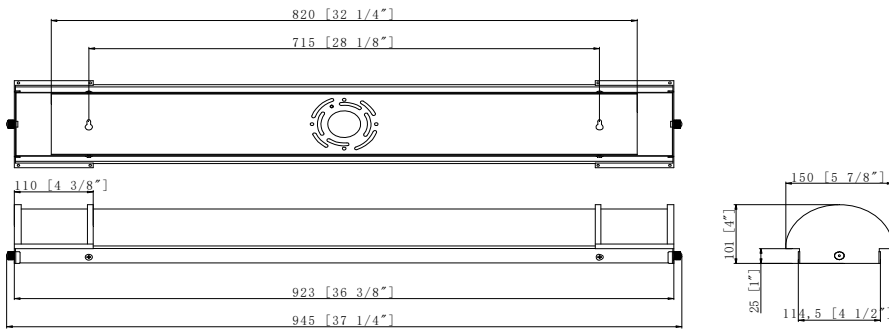

### Specifications

Model	HYA-VL01-18IN20W-CCT-NK	HYA-VL01-24IN25W-CCT-NK	HYA-VL01-36IN30W-CCT-NK
Power	20W	25W	30W
Size	18"	24"	36"
Lumens	1400LM	1750LM	2100LM
Max input current	0.19A	0.28A	0.27A
Input Voltage	120 V		
Housing	Brushed Nickel+Opal Acrylic		
Dimming	Triac Dimming (10%-100%)		
Protecting Rating	IP20 ( For indoor use ONLY)		
Power Factor	0.9+		
Beam Angle	120°		
CCT	3000K/4000K/5000K		
CRI	80+		
Surge protection DM/CM	1.25 kV / 1.25 kV		
Working Life	Lumen Maintenance over 70% @50,000+ hours		
Oper. Temperature	-4°F to 104°F (-20°C to 40°C)		
Qty/Package	4	4	4
Package Dim	20.47 in x 16.34 in x 12.6 in	27.17 in x 16.34 in x 12.6 in	38.79 in x 16.34 in x 12.6 in
Package Weight	22.97LB	24.18 LB	32.17 LB

## DIMENSION

18"

24"

36"