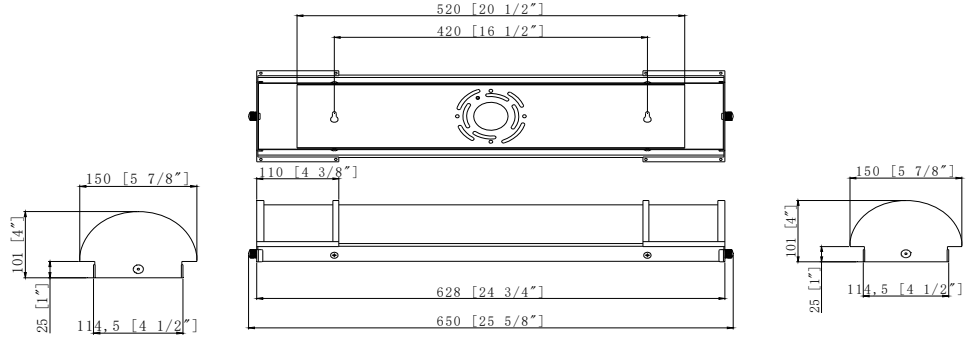

### Specifications

Model	HYA-VL01-18IN20W-CCT-NK	HYA-VL01-24IN25W-CCT-NK	HYA-VL01-36IN30W-CCT-NK
Power	20W	25W	30W
Size	18"	24"	36"
Lumens	1400LM	1750LM	2100LM
Max input current	0.19A	0.28A	0.27A
Input Voltage	120 V		
Housing	Brushed Nickel+Opal Acrylic		
Dimming	Triac Dimming (10%-100%)		
Protecting Rating	IP20 ( For indoor use ONLY)		
Power Factor	0.9+		
Beam Angle	120°		
CCT	3000K/4000K/5000K		
CRI	80+		
Surge protection DM/CM	1.25 kV / 1.25 kV		
Working Life	Lumen Maintenance over 70% @50,000+ hours		
Oper. Temperature	-4°F to 104°F (-20°C to 40°C)		
Qty/Package	4	4	4
Package Dim	20.47 in x 16.34 in x 12.6 in	27.17 in x 16.34 in x 12.6 in	38.79 in x 16.34 in x 12.6 in
Package Weight	22.97LB	24.18 LB	32.17 LB

## DIMENSION

18"

24"

36"