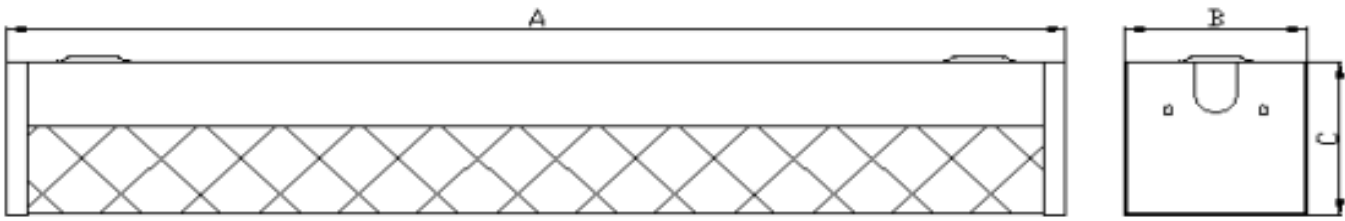

LED Slim Wrap (4"x4")

Application: Commercial; Retails; school/institution; government agency; grocery store....

Specifications

Model No.	HY-4FT-LW139-32W-XXK	
Power:	32W	
Input Voltage:	AC100-277V	
Luminous Flux:	5,200	
Power Factor:	>0.9	
THD:	<10%	
CCT:	4000K	5000K
DLC ID	PL3107SI46Y8	PLE9JXW195LQ
CRI:	>80	
Working Life:	>50,000 hours	
Working Temperature:	-10°F to 105°F	
Product Size:	46.26" x 4.13" x 3.78"	
Qty/Master Pack	6	
Master Pack Size	49.21" x 17.91" x 8.67"	
Master Pack Weight	30.64 lb	

FEATURES

- Suitable for damp location
- Steel housing and equipped with heat resistant frosted lens
- Narrow width: suitable for small space such as stairway
- 0-10V Dimmable
- Chain or surface mount installation

APPLICATION

- Commercial; Retails; school/institution; government agency; grocery store....

Ordering Guide

Model No: HY-4FT-LW139-32W-(XX)K				
Company Code	Length	Product	Watt	C.C.T.
HY	4FT	LW139: LED Slim Wrap	32W	40K: 4000K 50K: 5000K

DIMENSION

Model	Length	A	B	C
HY-4FT-LW139-32W-XXK	4FT	46.26"	4.13"	3.78"

LIGHT DISTRIBUTION