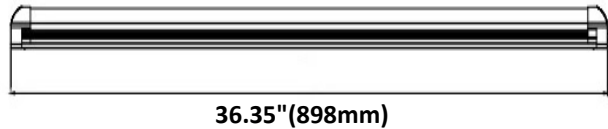

FEATURES

- Flexible Length for every application: currently available in 2FT, 3FT, 4FT, 5FT, 6FT and 8FT
- Linkable design: can be connected up to 4 tube lights together with seamless connectors or connector cords
- Easy Installation: Plug-and play design of T8 LED Tube Lights with bracket (Integrated), can install anywhere on the ceiling with the mounting clip hardware
- Body: Durable, die cast aluminum alloy for optimal heat dissipation
- ETL-listed: reliable quality and safe operation. Suitable for damp locations
- Accessories include Mounting Clips, Screws, Connectors, Connectors Cords and Power hardwires

Specifications						
Model No.	HY-T8INT-2FT-10W	HY-T8INT-3FT-18W	HY-T8INT-4FT-24W	HY-T8INT-5FT-36W	HY-T8INT-6FT-48W	HY-T8INT-8FT-60W
Power:	10W	18W	24W	36W	48W	60W
Size:	2FT	3FT	4FT	5FT	6FT	8FT
Input Voltage:	AC 110-277V					
Lumen	1300LM	2340LM	3120LM	4680LM	6240LM	7800LM
Power Factor:	>0.9					
Beam Angle	160°					
CCT:	4000K/5000K/6500K					
CRI:	>80Ra					
Working Life:	70% light output at 50000hrs					
Qty/Master Pack	20					
Master Pack Size:	25.4"x8.3"x6.7"	37.2"x8.3"x6.7"	50"x8.3"x6.7"	60.8"x8.3"x6.7"	71.9"x8.3"x6.7"	95.5"x8.3"x6.7"
Master Pack Weight	11 LB	15 LB	18 LB	23.5 LB	26.5 LB	32.8 LB

DIMENSION

2FT

3FT

4FT

5FT

6FT

8FT

OPTIONAL ACCESSORIES