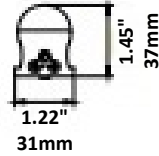

FEATURES

- Flexible Length for every application: currently available in 2FT, 3FT, 4FT, 5FT, 6FT and 8FT
- Linkable design: can be connected up to 4 tube lights together with seamless connectors or connector cords
- Easy Installation: Plug-and play design of T8 LED Tube Lights with bracket (Integrated), can install anywhere on the ceiling with the mounting clip hardware
- Body: Durable, die cast aluminum alloy for optimal heat dissipation
- ETL-listed: reliable quality and safe operation. Suitable for damp locations
- Accessories include Mounting Clips, Screws, Connectors, Connectors Cords and Power hardwires

Specifications						
Model No.	HY-T8INT-2FT-10W	HY-T8INT-3FT-18W	HY-T8INT-4FT-24W	HY-T8INT-5FT-36W	HY-T8INT-6FT-48W	HY-T8INT-8FT-60W
Power:	10W	18W	24W	36W	48W	60W
Size:	2FT	3FT	4FT	5FT	6FT	8FT
Input Voltage:	AC 110-277V					
Lumen	1300LM	2340LM	3120LM	4680LM	6240LM	7800LM
Power Factor:	>0.9					
Beam Angle	160°					
CCT:	4000K/5000K/6500K					
CRI:	>80Ra					
Working Life:	70% light output at 50000hrs					
Qty/Master Pack	20					
Master Pack Size:	25.4"x8.3"x6.7"	37.2"x8.3"x6.7"	50"x8.3"x6.7"	60.8"x8.3"x6.7"	71.9"x8.3"x6.7"	95.5"x8.3"x6.7"
Master Pack Weight	11 LB	15 LB	18 LB	23.5 LB	26.5 LB	32.8 LB

DIMENSION

2FT

3FT

4FT

5FT

6FT

8FT

OPTIONAL ACCESSORIES