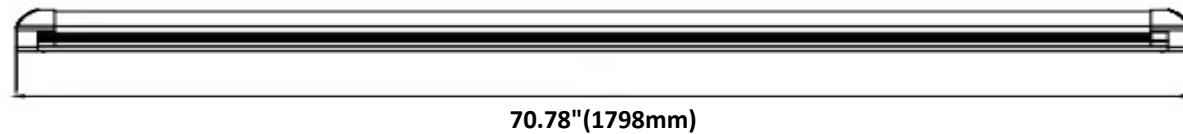

FEATURES

- Flexible Length for every application: currently available in 2FT, 3FT, 4FT, 5FT, 6FT and 8FT
- Linkable design: can be connected up to 4 tube lights together with seamless connectors or connector cords
- Easy Installation: Plug-and play design of T8 LED Tube Lights with bracket (Integrated), can install anywhere on the ceiling with the mounting clip hardware
- Body: Durable, die cast aluminum alloy for optimal heat dissipation
- ETL-listed: reliable quality and safe operation. Suitable for damp locations
- Accessories include Mounting Clips, Screws, Connectors, Connectors Cords and Power hardwires

Specifications						
Model No.	HY-T8INT-2FT-10W	HY-T8INT-3FT-18W	HY-T8INT-4FT-24W	HY-T8INT-5FT-36W	HY-T8INT-6FT-48W	HY-T8INT-8FT-60W
Power:	10W	18W	24W	36W	48W	60W
Size:	2FT	3FT	4FT	5FT	6FT	8FT
Input Voltage:	AC 110-277V					
Lumen	1300LM	2340LM	3120LM	4680LM	6240LM	7800LM
Power Factor:	>0.9					
Beam Angle	160°					
CCT:	4000K/5000K/6500K					
CRI:	>80Ra					
Working Life:	70% light output at 50000hrs					
Qty/Master Pack	20					
Master Pack Size:	25.4"x8.3"x6.7"	37.2"x8.3"x6.7"	50"x8.3"x6.7"	60.8"x8.3"x6.7"	71.9"x8.3"x6.7"	95.5"x8.3"x6.7"
Master Pack Weight	11 LB	15 LB	18 LB	23.5 LB	26.5 LB	32.8 LB

DIMENSION

2FT

3FT

4FT

5FT

6FT

8FT

OPTIONAL ACCESSORIES

10FT Integrated Tube Cord with Switch

INSTALLATION GUIDE

ORDERING GUIDE

Model No: HY-T8INT-(x)FT-(xx)W-(xx)K (x) Example: HY-T8INT-4FT-24W-65K (T)

Company Code	Product	Length	Watt	CCT	Cover
HY	T8INT: T8 Integrated Tube	2FT	10W	40K: 4000K 50K: 5000K 65K: 6500K	S: Strip Cover T: Clear Cover F: Frosted Cover
		3FT	18W		
		4FT	24W		
		5FT	36W		
		6FT	48W		
		8FT	60W		