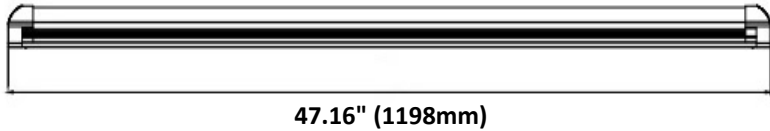

FEATURES

- Flexible Length for every application: currently available in 2FT, 3FT, 4FT, 5FT, 6FT and 8FT
- Linkable design: can be connected up to 4 tube lights together with seamless connectors or connector cords
- Easy Installation: Plug-and play design of T8 LED Tube Lights with bracket (Integrated), can install anywhere on the ceiling with the mounting clip hardware
- Body: Durable, die cast aluminum alloy for optimal heat dissipation
- ETL-listed: reliable quality and safe operation. Suitable for damp locations
- Accessories include Mounting Clips, Screws, Connectors, Connectors Cords and Power hardwires

Specifications						
Model No.	HY-T8INT-2FT-10W	HY-T8INT-3FT-18W	HY-T8INT-4FT-24W	HY-T8INT-5FT-36W	HY-T8INT-6FT-48W	HY-T8INT-8FT-60W
Power:	10W	18W	24W	36W	48W	60W
Size:	2FT	3FT	4FT	5FT	6FT	8FT
Input Voltage:	AC 110-277V					
Lumen	1300LM	2340LM	3120LM	4680LM	6240LM	7800LM
Power Factor:	>0.9					
Beam Angle	160°					
CCT:	4000K/5000K/6500K					
CRI:	>80Ra					
Working Life:	70% light output at 50000hrs					
Qty/Master Pack	20					
Master Pack Size:	25.4"x8.3"x6.7"	37.2"x8.3"x6.7"	50"x8.3"x6.7"	60.8"x8.3"x6.7"	71.9"x8.3"x6.7"	95.5"x8.3"x6.7"
Master Pack Weight	11 LB	15 LB	18 LB	23.5 LB	26.5 LB	32.8 LB

DIMENSION

2FT

3FT

4FT

5FT

6FT

8FT

OPTIONAL ACCESSORIES