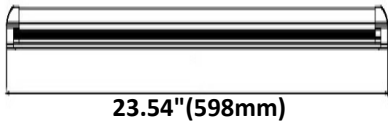

DIMENSION

2FT