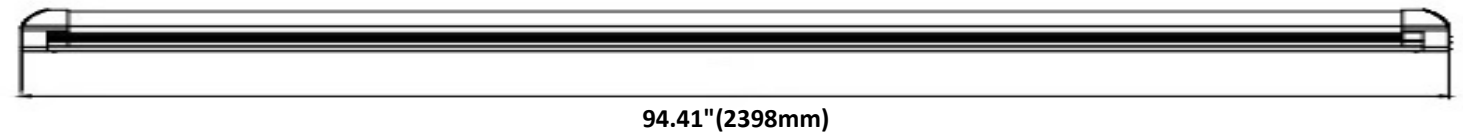

FEATURES

- Flexible Length for every application: currently available in 2FT, 3FT, 4FT, 5FT, 6FT and 8FT
- Linkable design: can be connected up to 4 tube lights together with seamless connectors or connector cords
- Easy Installation: Plug-and play design of T8 LED Tube Lights with bracket (Integrated), can install anywhere on the ceiling with the mounting clip hardware
- Body: Durable, die cast aluminum alloy for optimal heat dissipation
- ETL-listed: reliable quality and safe operation. Suitable for damp locations
- Accessories include Mounting Clips, Screws, Connectors, Connectors Cords and Power hardwires

Specifications						
Model No.	HY-T8INT-2FT-10W	HY-T8INT-3FT-18W	HY-T8INT-4FT-24W	HY-T8INT-5FT-36W	HY-T8INT-6FT-48W	HY-T8INT-8FT-60W
Power:	10W	18W	24W	36W	48W	60W
Size:	2FT	3FT	4FT	5FT	6FT	8FT
Input Voltage:	AC 110-277V					
Lumen	1300LM	2340LM	3120LM	4680LM	6240LM	7800LM
Power Factor:	>0.9					
Beam Angle	160°					
CCT:	4000K/5000K/6500K					
CRI:	>80Ra					
Working Life:	70% light output at 50000hrs					
Qty/Master Pack	20					
Master Pack Size:	25.4"x8.3"x6.7"	37.2"x8.3"x6.7"	50"x8.3"x6.7"	60.8"x8.3"x6.7"	71.9"x8.3"x6.7"	95.5"x8.3"x6.7"
Master Pack Weight	11 LB	15 LB	18 LB	23.5 LB	26.5 LB	32.8 LB

DIMENSION

2FT

3FT

4FT

5FT

6FT

8FT

OPTIONAL ACCESSORIES

10FT Integrated Tube Cord with Switch

INSTALLATION GUIDE

ORDERING GUIDE

Model No: HY-T8INT-(x)FT-(xx)W-(xx)K (x) Example: HY-T8INT-4FT-24W-65K (T)

Company Code	Product	Length	Watt	CCT	Cover
HY	T8INT: T8 Integrated Tube	2FT	10W	40K: 4000K 50K: 5000K 65K: 6500K	S: Strip Cover T: Clear Cover F: Frosted Cover
		3FT	18W		
		4FT	24W		
		5FT	36W		
		6FT	48W		
		8FT	60W		