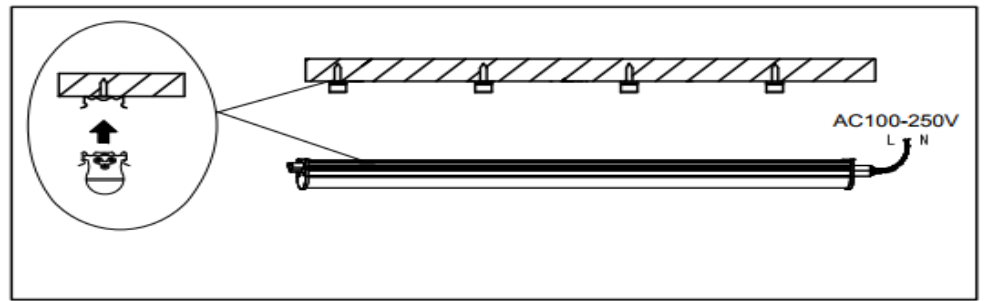

FEATURES

- Flexible Length for every application: currently available in 2FT, 3FT, 4FT, 5FT, 6FT and 8FT
- Linkable design: can be connected up to 4 tube lights together with seamless connectors or connector cords
- Easy Installation: Plug-and play design of T8 LED Tube Lights with bracket (Integrated), can install anywhere on the ceiling with the mounting clip hardware
- Body: Durable, die cast aluminum alloy for optimal heat dissipation
- ETL-listed: reliable quality and safe operation. Suitable for damp locations
- Accessories include Mounting Clips, Screws, Connectors, Connectors Cords and Power hardwires

Specifications						
Model No.	HY-T8INT-2FT-10W	HY-T8INT-3FT-18W	HY-T8INT-4FT-24W	HY-T8INT-5FT-36W	HY-T8INT-6FT-48W	HY-T8INT-8FT-60W
Power:	10W	18W	24W	36W	48W	60W
Size:	2FT	3FT	4FT	5FT	6FT	8FT
Input Voltage:	AC 110-277V					
Lumen	1300LM	2340LM	3120LM	4680LM	6240LM	7800LM
Power Factor:	>0.9					
Beam Angle	160°					
CCT:	4000K/5000K/6500K					
CRI:	>80Ra					
Working Life:	70% light output at 50000hrs					
Qty/Master Pack	20					
Master Pack Size:	25.4"x8.3"x6.7"	37.2"x8.3"x6.7"	50"x8.3"x6.7"	60.8"x8.3"x6.7"	71.9"x8.3"x6.7"	95.5"x8.3"x6.7"
Master Pack Weight	11 LB	15 LB	18 LB	23.5 LB	26.5 LB	32.8 LB

DIMENSION

2FT

3FT

4FT

5FT

6FT

8FT

OPTIONAL ACCESSORIES

10FT Integrated Tube Cord with Switch

INSTALLATION GUIDE

ORDERING GUIDE

Model No: HY-T8INT-(x)FT-(xx)W-(xx)K (x) Example: HY-T8INT-4FT-24W-65K (T)

Company Code	Product	Length	Watt	CCT	Cover
HY	T8INT: T8 Integrated Tube	2FT	10W	40K: 4000K 50K: 5000K 65K: 6500K	S: Strip Cover T: Clear Cover F: Frosted Cover
		3FT	18W		
		4FT	24W		
		5FT	36W		
		6FT	48W		
		8FT	60W		