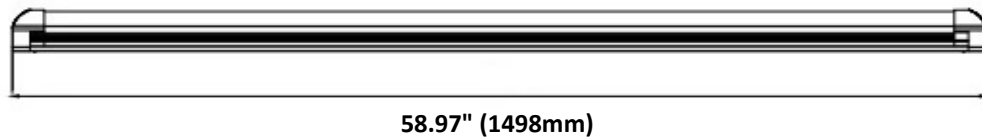

FEATURES

- Flexible Length for every application: currently available in 2FT, 3FT, 4FT, 5FT, 6FT and 8FT
- Linkable design: can be connected up to 4 tube lights together with seamless connectors or connector cords
- Easy Installation: Plug-and play design of T8 LED Tube Lights with bracket (Integrated), can install anywhere on the ceiling with the mounting clip hardware
- Body: Durable, die cast aluminum alloy for optimal heat dissipation
- ETL-listed: reliable quality and safe operation. Suitable for damp locations
- Accessories include Mounting Clips, Screws, Connectors, Connectors Cords and Power hardwires

Specifications						
Model No.	HY-T8INT-2FT-10W	HY-T8INT-3FT-18W	HY-T8INT-4FT-24W	HY-T8INT-5FT-36W	HY-T8INT-6FT-48W	HY-T8INT-8FT-60W
Power:	10W	18W	24W	36W	48W	60W
Size:	2FT	3FT	4FT	5FT	6FT	8FT
Input Voltage:	AC 110-277V					
Lumen	1300LM	2340LM	3120LM	4680LM	6240LM	7800LM
Power Factor:	>0.9					
Beam Angle	160°					
CCT:	4000K/5000K/6500K					
CRI:	>80Ra					
Working Life:	70% light output at 50000hrs					
Qty/Master Pack	20					
Master Pack Size:	25.4"x8.3"x6.7"	37.2"x8.3"x6.7"	50"x8.3"x6.7"	60.8"x8.3"x6.7"	71.9"x8.3"x6.7"	95.5"x8.3"x6.7"
Master Pack Weight	11 LB	15 LB	18 LB	23.5 LB	26.5 LB	32.8 LB

DIMENSION

2FT

3FT

4FT

5FT

6FT

8FT

OPTIONAL ACCESSORIES

10FT Integrated Tube Cord with Switch

INSTALLATION GUIDE

ORDERING GUIDE

Model No: HY-T8INT-(x)FT-(xx)W-(xx)K (x) Example: HY-T8INT-4FT-24W-65K (T)

Company Code	Product	Length	Watt	CCT	Cover
HY	T8INT: T8 Integrated Tube	2FT	10W	40K: 4000K 50K: 5000K 65K: 6500K	S: Strip Cover T: Clear Cover F: Frosted Cover
		3FT	18W		
		4FT	24W		
		5FT	36W		
		6FT	48W		
		8FT	60W		