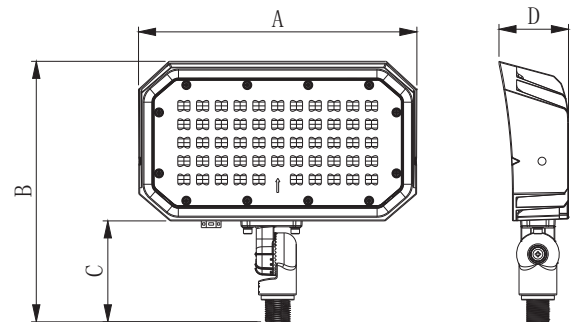

### FEATURE

The slim compact LED Flood Light has die cast aluminum housing, which also acts as a heat sink, designed to ensure high efficiency and abundant cooling by natural convection passive airflow. It is a great replacement for a wide range of security, commercial and residential lighting applications.

### SPECIFICATION

SKU	HYA-FL-15W-80*110-D-K-50K	HYA-FL-30W-80*110-D-K-50K	HYA-FL-50W-80*110-D-K-50K
MODEL No.	TS-FL0802-15W	TS-FL0803-30W	TS-FL0805-50W
Wattage	15W	30W	50W
Lumens	1950 lm	3600 lm	6000 lm
REPLACES (MH)	70W	100W	150W
Lamp Base Model	LUMILED3030		
Efficiency	> 120 LM/W		
CCT	5000K		
Mounting	Knuckle Mount		
Lighting Angle	80*110°		
CRI	> 70		
Working Temperature	-40 °F ~ +113 °F		
Waterproof Rating	IP65		
Lifetime	50,000 hours		
DLC ID	P424YAFC	PV5AMPIL	PPVQRAOF
PC/Pack	30	20	10
Inner Box	5.51"*2.2"*6.46"	7.4"*2.4"*7.6"	9.37"*2.6"*8.8"
Master Box	17.2"*11.6"*13.86"	15.4"*12.6"*16.1"	19.4"*13.9"*9.64"
Weight (Master Box)	46.96 LB	44.75 LB	36.82 LB

### DIMENSIONS

	A	B	C	D
15W	5.1"	6.1"	3.3"	1.8"
30W	7.0"	7.2"	3.3"	2.0"
50W	9.0"	8.4"	2.2"	2.3"