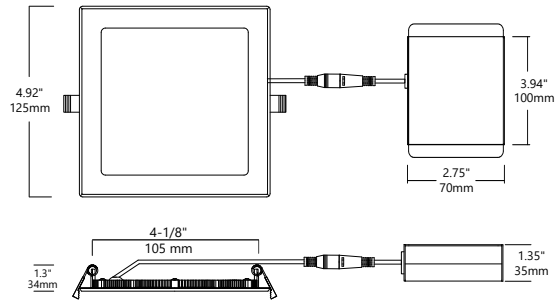

DIMENSIONS

4" Round

4" Square

6" Round

6" Square

8" Round

4" & 6" COMPATIBLE DIMMER LIST

Brand	Model	Image	Match	Brand	Model	Image	Match
LUTRON	MACL-153MR-WH		5★	Leviton	6672-1LW		5★
LUTRON	SCL-153P-WH		5★	Leviton	DSL06-1LZ		3★
LUTRON	PD-6WCL-WH		5★	Leviton	6674-P0W		3★
LUTRON	CTCL-153P-WH		5★	Leviton	IPL06-10Z		3★
LUTRON	MSCL-OP153M-WH		4★	100% - 5% Smooth triac dimming, compatible with most LED dimmers in North America market.			
LUTRON	DVCL-153P-WH		3★				
LUTRON	DWW-603PGH-WH		2★