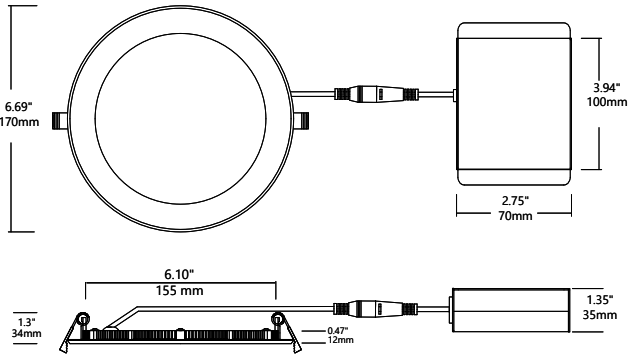

DIMENSIONS

4" Round

4" Square

6" Round

6" Square

8" Round

4" & 6" COMPATIBLE DIMMER LIST

Brand	Model	Image	Match	Brand	Model	Image	Match
LUTRON	MACL-153MR-WH		5★	Leviton	6672-1LW		5★
LUTRON	SCL-153P-WH		5★	Leviton	DSL06-1LZ		3★
LUTRON	PD-6WCL-WH		5★	Leviton	6674-P0W		3★
LUTRON	CTCL-153P-WH		5★	Leviton	IPL06-10Z		3★
LUTRON	MSCL-OP153M-WH		4★	100% - 5% Smooth triac dimming, compatible with most LED dimmers in North America market.			
LUTRON	DVCL-153P-WH		3★				
LUTRON	DWW-603PGH-WH		2★