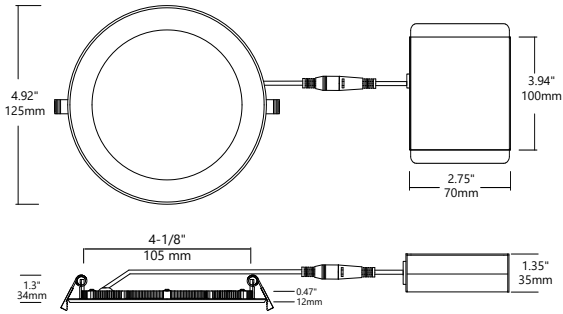

SPECIFICATION					
SKU	HY-DL-R4-9W-5CCT	HY-DL-9W-S-3CCT	HY-DL-R6-12W-5CCT	HY-DL-12W-S-3CCT	HY-DL-18W-R-XXK
<b>Size</b>	4" Round	4" Square	6" Round	6" Square	8" Round
<b>Energy Star Model No.</b>	FX-DL4-9W-DIM-5CC-#D	YGCL-9X-ETL(3CCT)	FX-DL6-12W-DIM-5CC-#D	YGCL-12X-ETL(3CCT)	JXL-TA08-T18W-UDD-##
<b>Wattage</b>	9W		12W		18W
<b>Input Voltage</b>	120V AC, 50/60HZ				AC 120-277V
<b>Lumens</b>	700LM		900LM		1350LM
<b>Halogen Equivalent</b>	60W		75W		120W
<b>Working Hours</b>	70% light output at 50000hrs				
<b>Power Factor</b>	0.95~0.98				
<b>Beam Angle</b>	110°				
<b>CCT</b>	5CCT (27/30/35/40/50K) Tunable for Round/ 3CCT (3/4/5K) Tunable for Square				5000K
<b>Dimming</b>	works with LED/CFL LED Dimmer				works with 0-10V LED Dimmer
<b>Operating Temperature</b>	14°F -104 °F (-10 °C-40 °C)				
<b>IP Range</b>	IP44				
<b>Material</b>	Aluminum housing with PMMA lampshade				
<b>Product Size</b>	Φ4.92"	4.92" x 4.92"	Φ6.69"	6.69" x 6.69"	Φ8.78"
<b>Qty/Pack</b>	20	20	20	20	10
<b>Master Package Size</b>	14.6"x12.6"x11.4"	14.6"x12.6"x11.41"	15.8"x14.6"x14.6"	18.7"x14.6"x15.2"	18.8"x11.5"x9.8"
<b>Master Package Weight</b>	18.72LB	19.8LB	26.43LB	27.5LB	17.63LB

## ORDERING CODE DEFINITION

Example: Model No: HY-DL-12W-R-3CCT					
Company Code	Product	Size	Watt	Shape	C.C.T
HY	DL: Ultra-Thin Downlights	4 inch	9W	R: Round S: Square	3CCT: 3K/4K/5K 30K: 3000K 50K: 5000K
		6 inch	12W		
		8 inch	18W		

# DIMENSIONS

## 4" Square