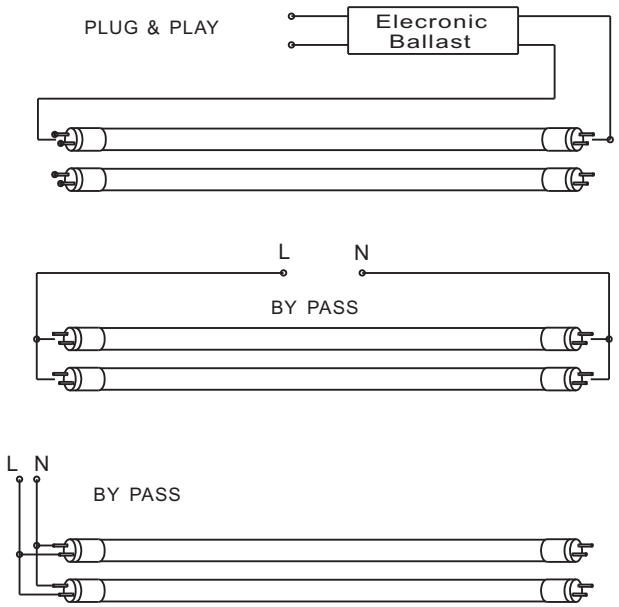

Model No.	Size	Material	Power	Lumens	CCT	Voltage
Hybrid Series-Type A+B-Fast and easy installation: hybrid mode-works with or without ballast						
HY-T8-N120-13W-A(XX)K	4FT	Nano PC Tube	13W	1625	3500K/4000K/5000K	AC100-277
HY-T8-N120-15W-A(XX)K	4FT		15W	1875		
HY-T8-N120-18W-A(XX)K	4FT		18W	2250		
HY-T8-F120-13W-A(XX)K	4FT	Outer Film Glass Tube	13W	1625	3500K/4000K/5000K	AC100-277
HY-T8-F120-15W-A(XX)K	4FT		15W	1875		
HY-T8-F120-18W-A(XX)K	4FT		18W	2250		

INSTALLATION INSTRUCTION

ORDERING GUIDE

Package Information		
Size	2FT	4FT
Qty/Pack	30 PCS	30 PCS
Package Size	640X235X203mm	1240X235X203mm
	25.2"X9.25"X7.99"	48.8"X9.25"X7.99"
Package Weight	4.6kg/10.14 lbs	8.4kg/18.51 lbs
Package CBM	0.030531	0.059154