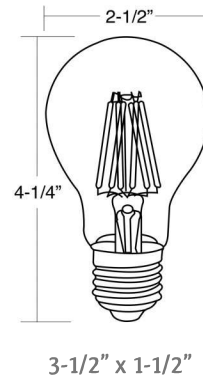

DIMENSIONS:

A19-FLA-7W-27K-D
A19-FLA-7W-40K-D

A19-FLA-7W-D

Westgate's dimmable LED lamp technology provides a soft, even illumination without hot spots or LED imaging. Our compact size and excellent thermal management make Westgate LED lamps the choice of professionals.

MODEL NO.	WATTAGE	LUMENS	BEAM	COLOR TEMP
A19-FLA-7W-27K-D	7W	700	360°	WW 2700K
A19-FLA-7W-40K-D	7W	800-850	360°	CW 4000K

ELECTRICAL SPECIFICATIONS:

- Voltage: 120V AC/ 60Hz
- Power factor: 90% +
- Energy-efficient label (EEL): A++

LIGHTING SPECIFICATIONS:

- Dimmable: Yes 10~100%
- Lumens: 700lm (2700K) 800-850 lm (4000K)
- Color temp: 2700K (Warm white) and 4000K (Natural white)
- CRI: >80
- Beam angle: 360°
- Base: E12 Candelabra
- Lifespan: 30,000 hours