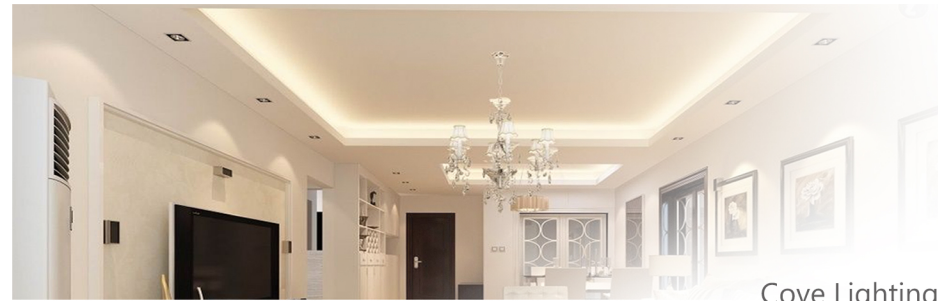

LED T5 LIGHT BAR

AND RETROFIT LAMP WITH INTERNAL DRIVER

DIMMABLE

1 FT

Catalog No.:	Watts:	Lumen:	Color Temp.:	Max Run:
T5-12IN-5W-30K-D	5W	575LM	3000K	15'
T5-12IN-5W-40K-D	5W	575LM	4000K	15'
T5-12IN-5W-50K-D	5W	625LM	5000K	15'