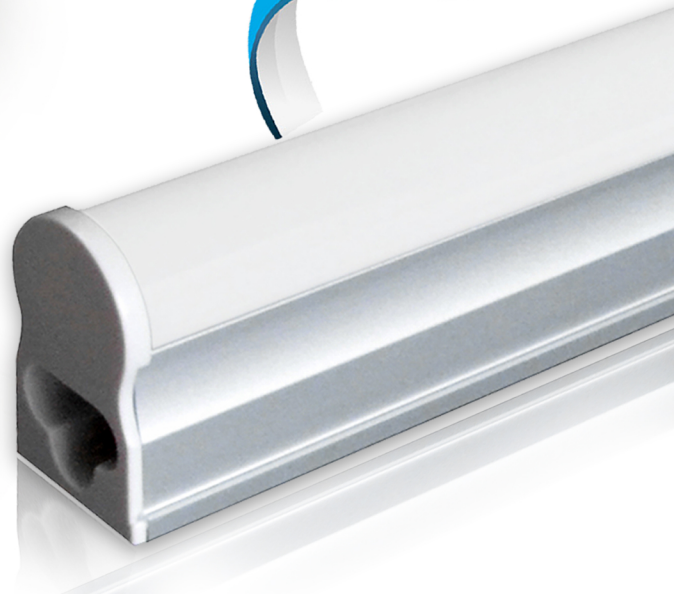

LED T5 LIGHT BAR

AND RETROFIT LAMP WITH INTERNAL DRIVER

DIMMABLE

1 FT

Catalog No.:	Watts:	Lumen:	Color Temp.:	Max Run:
T5-12IN-5W-30K-D	5W	575LM	3000K	15'
T5-12IN-5W-40K-D	5W	575LM	4000K	15'
T5-12IN-5W-50K-D	5W	625LM	5000K	15'

100V
277V

ACCESSORIES

Mounting Clips, Screws, & Anchors Incl. with each bar

T5-6FT-PT
6' AC INPUT WIRE

T5-6FT-PCS
6' PLUG-IN POWER CORD WITH SWITCH

T5-COUPLER
END-TO-END COUPLER

T5-6FT-PC
6' PLUG-IN POWER CORD

T5-MAGSET
CLIP-ON SECURE MAGNET SET OF 2

T5-8IN-JUMP
8" JUMPER CORD