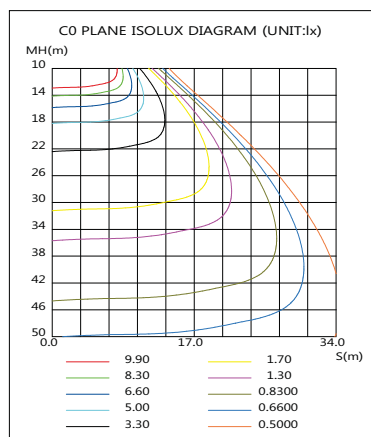

Photometry

Ordering Information

EXAMPLE: WSD-BWP45W27-XXK-Z[D,B,W]-Y[blank,P]

WSD	BWP	45W	27	XXK	Z	Y
Company	Product	Power	Voltage	Color Temp	Finish	Control
WSD	BWP	45W (45W)	27	40K (4000K)	D Dark Bronz	P
WISDOM	Football Full Cutoff Wall Pack		AC120-277V	50K (5000K)±500	B Black W White	Photocell