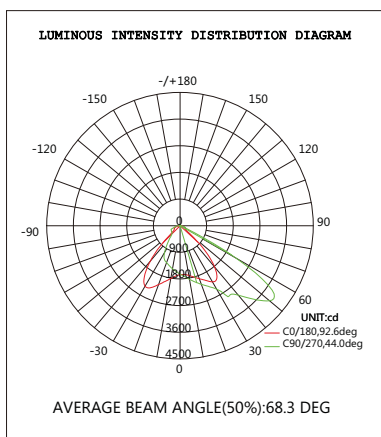

### Specifications

Unit : inch(mm)

### Structure Features

- Shell materials: Aluminum & PC.
- Finish: Dark Bronze/White
- Net weight : 3.50Kg (7.70 lbs)
- Packing Size:41cm\*24cm\*24.5cm

### Technical Parameters

WSD-BWP45W27-XXK-Z-Y			
Power	45W	Lighting Angle	45*90°
Input Voltage	AC120-277V	LED Brightness Decay	<5%/6000 hrs
PF	>0.95	Working Life	>50000 hrs
Driver Efficiency	>90%	Working Temperature	-30 - +45°C
Luminous Flux	5650Lm	Storage Temperature	-40 -+80°C
Color Temperature	4000K/5000K	Protection Level	Wet Location/IP65
CRI	Ra>80	Cable	Input Connect, No cable

### Photometry