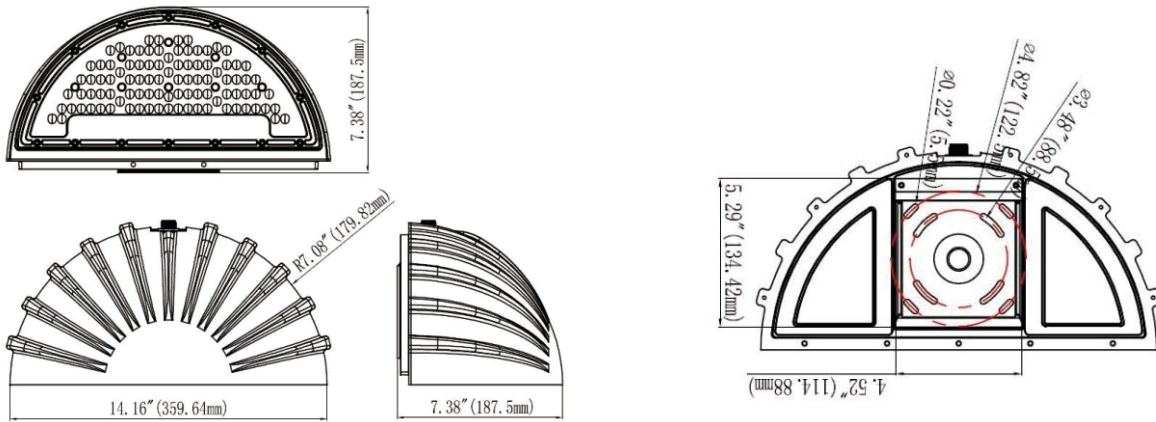

### Specifications

Unit : inch(mm)

### Structure Features

- Shell materials: Aluminum & PC.
- Finish: Dark Bronze/White
- Net weight : 3.50Kg (7.70 lbs)
- Packing Size:41cm\*24cm\*24.5cm