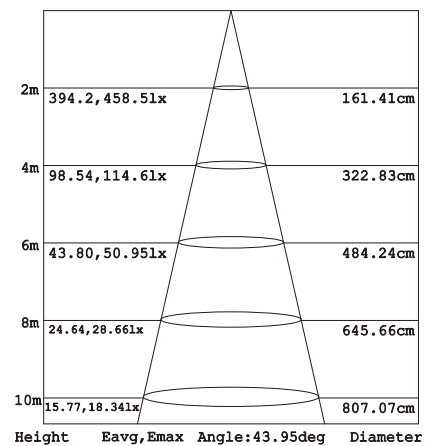

### Specifications

Unit : inch(mm)

### Structure Features

- Shell materials: Aluminum & PC.
- Finish: Dark Bronze/White
- Net weight : 3.50Kg (7.70 lbs)
- Packing Size:41cm\*24cm\*24.5cm

### Photometry