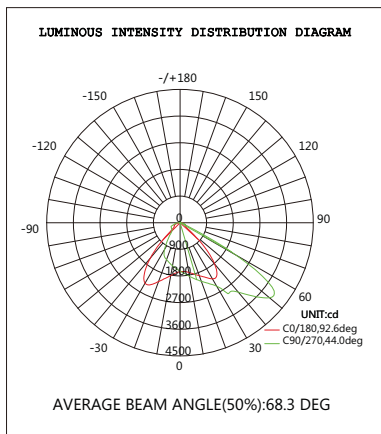

Specifications

Unit : inch(mm)

Structure Features

- Shell materials: Aluminum & PC.
- Finish: Dark Bronze/White
- Net weight : 4.0Kg (8.0 lbs)
- Packing Size:41cm*24cm*24.5cm

Technical Parameters

WSD-BWP70W27-XXK-Z-Y			
Power	70W	Lighting Angle	45*90°
Input Voltage	AC120-277V	LED Brightness Decay	<5%/6000 hrs
PF	>0.95	Working Life	>50000 hrs
Driver Efficiency	>90%	Working Temperature	-30 - +45°C
Luminous Flux	8300Lm	Storage Temperature	-40 -+80°C
Color Temperature	4000K/5000K	Protection Level	Wet Location/IP65
CRI	Ra>80	Cable	Input Connect, No cable

Photometry

Ordering Information

EXAMPLE: WSD-BWP70W27-XXK-Z[D,B,W]-Y[blank,P]

WSD	BWP	70W	27	XXK	Z	Y
Company	Product	Power	Voltage	Color Temp	Finish	Control
WSD	BWP	70W (70W)	27	40K (4000K)	D Dark Bronz	P
WISDOM	Football Full Cutoff Wall Pack		AC120-277V	50K (5000K)±500	B Black W White	Photocell