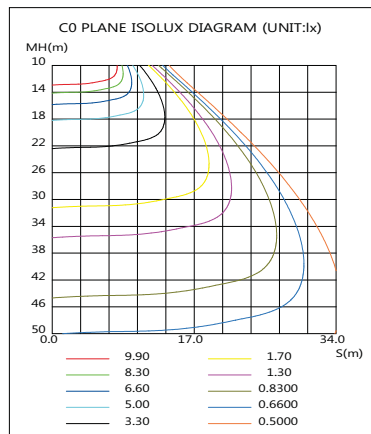

Specifications

Unit : inch(mm)

Structure Features

- Shell materials: Aluminum & PC.
- Finish: Dark Bronze/White
- Net weight : 4.0Kg (8.0 lbs)
- Packing Size:41cm*24cm*24.5cm

Technical Parameters

WSD-BWP70W27-XXK-Z-Y			
Power	70W	Lighting Angle	45*90°
Input Voltage	AC120-277V	LED Brightness Decay	<5%/6000 hrs
PF	>0.95	Working Life	>50000 hrs
Driver Efficiency	>90%	Working Temperature	-30 - +45°C
Luminous Flux	8300Lm	Storage Temperature	-40 -+80°C
Color Temperature	4000K/5000K	Protection Level	Wet Location/IP65
CRI	Ra>80	Cable	Input Connect, No cable

Photometry

Ordering Information

EXAMPLE: WSD-BWP70W27-XXK-Z[D,B,W]-Y[blank,P]

WSD	BWP	70W	27	XXK	Z	Y
Company	Product	Power	Voltage	Color Temp	Finish	Control
WSD	BWP	70W (70W)	27	40K (4000K)	D Dark Bronz	P
WISDOM	Football Full Cutoff Wall Pack		AC120-277V	50K (5000K)±500	B Black W White	Photocell