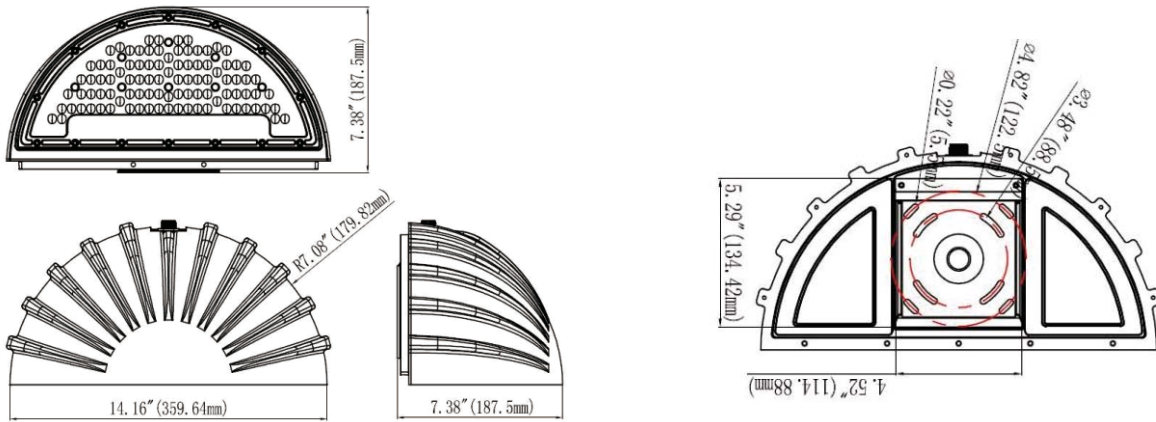

Specifications

Unit : inch(mm)

Structure Features

- Shell materials: Aluminum & PC.
- Finish: Dark Bronze/White
- Net weight : 4.0Kg (8.0 lbs)
- Packing Size:41cm*24cm*24.5cm

Technical Parameters

WSD-BWP70W27-XXK-Z-Y			
Power	70W	Lighting Angle	45*90°
Input Voltage	AC120-277V	LED Brightness Decay	<5%/6000 hrs
PF	>0.95	Working Life	>50000 hrs
Driver Efficiency	>90%	Working Temperature	-30 - +45°C
Luminous Flux	8300Lm	Storage Temperature	-40 -+80°C
Color Temperature	4000K/5000K	Protection Level	Wet Location/IP65
CRI	Ra>80	Cable	Input Connect, No cable

Photometry

Ordering Information

EXAMPLE: WSD-BWP70W27-XXK-Z[D,B,W]-Y[blank,P]

WSD	BWP	70W	27	XXK	Z	Y
Company	Product	Power	Voltage	Color Temp	Finish	Control
WSD	BWP	70W (70W)	27	40K (4000K)	D Dark Bronz	P
WISDOM	Football Full Cutoff Wall Pack		AC120-277V	50K (5000K)±500	B Black W White	Photocell