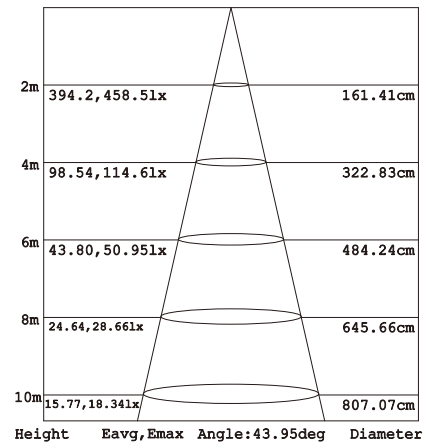

Specifications

Unit : inch(mm)

Structure Features

- Shell materials: Aluminum & PC.
- Finish: Dark Bronze/White
- Net weight : 4.0Kg (8.0 lbs)
- Packing Size:41cm*24cm*24.5cm

Technical Parameters

WSD-BWP70W27-XXK-Z-Y			
Power	70W	Lighting Angle	45*90°
Input Voltage	AC120-277V	LED Brightness Decay	<5%/6000 hrs
PF	>0.95	Working Life	>50000 hrs
Driver Efficiency	>90%	Working Temperature	-30 - +45°C
Luminous Flux	8300Lm	Storage Temperature	-40 -+80°C
Color Temperature	4000K/5000K	Protection Level	Wet Location/IP65
CRI	Ra>80	Cable	Input Connect, No cable

Photometry

Ordering Information

EXAMPLE: WSD-BWP70W27-XXK-Z[D,B,W]-Y[blank,P]

WSD	BWP	70W	27	XXK	Z	Y
Company	Product	Power	Voltage	Color Temp	Finish	Control
WSD	BWP	70W (70W)	27	40K (4000K)	D Dark Bronz	P
WISDOM	Football Full Cutoff Wall Pack		AC120-277V	50K (5000K)±500	B Black W White	Photocell