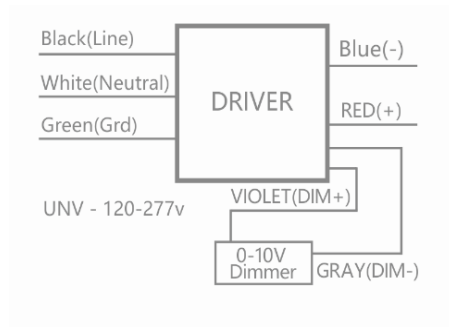

WARNING

- Work with 0-10V dimmer;
- Not for outdoor;
- Not for high temperature or damp locations;
- Not suitable for heavy air polluted locations;
- Please turn off the power before replacing new kit.

CAUTION

- Risk of electric shock;
- Use in dry locations only.

PACKAGE

FIXTURE SIZE	Carton Dimension	Weight	pcs / ctn
2X2	26.4*17*26.2 inch	32.4 lbs	4

REMARK

- All of the mechanical, electrical and light characteristics in this document are typical value.
- LM-79, IES file is available

WARANTY

This product has a warranty for a period of 5 years from the date of purchase. The warranty is invalid in the case of improper installation, tampering, or removal of the Q.C. date label. Installation in an improper working environment or installation not according to the current edition of the National Electric Code also invalidates the warranty. If this product fails during the warranty period, it will be replaced free of charge, subject to correct installation and return of the faulty unit. We do not take responsibility for any installation costs associated with the replacement of this product. This warranty is an addition to the statutory rights in the country of purchase. We reserve the right to alter specifications without prior notice.