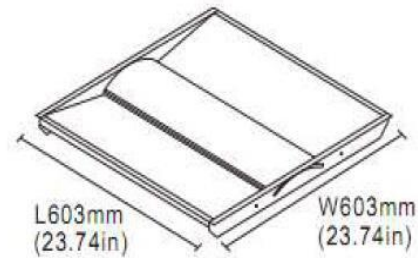

SPECIFICATION - 2'X2' - 40W

- TROFFER LED

DOC: V1911

DESCRIPTION

- * Working under 100-277V;
- * Replace existing 2x2 fluorescent fixtures easily;
- * 50,000 hours or more working time;
- * 125 lm/w high lumen efficiency;
- * No mercury or glass, so no Universal Waste reg. or fines.

FIXTURE SIZE	2'X2'
Length	23.74 inch
Width	23.74 inch
Height	1.77 inch

APPLICATION

Type	Part No.	Wattage	lpw	Lumens	Color Temp.	DLC Code
	WL-TR40W22-A-D-AB-50	40W	130	5200	5000K	SOON
	WL-TR40W22-A-D-AB-40	40W	130	5200	4000K	SOON

CAUTION

- Risk of electric shock;
- Use in dry locations only.

PACKAGE

FIXTURE SIZE	Carton Dimension	Weight	pcs / ctn
2X2	26.4*17*26.2 inch	32.4 lbs	4

REMARK

- All of the mechanical, electrical and light characteristics in this document are typical value.
- LM-79, IES file is available