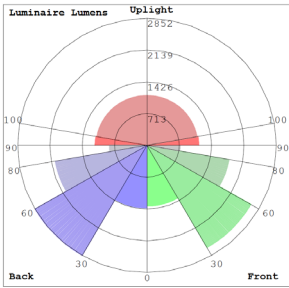

Photometrics: WMXE-LG-100-150W-MCTP-P

BUG Rating: B3-U5-G5