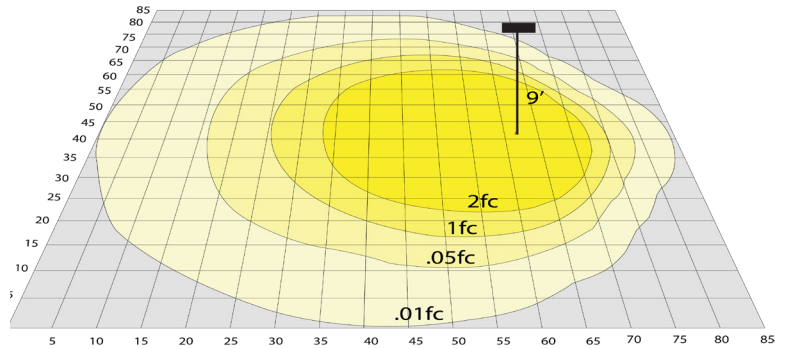

## Photometrics: WMXE-LG-100-150W-MCTP-P

BUG Rating: B3-U5-G5

Area 85'x 85' Mounting Height: 9'

## Other Views:

Side View

Front View

Back View