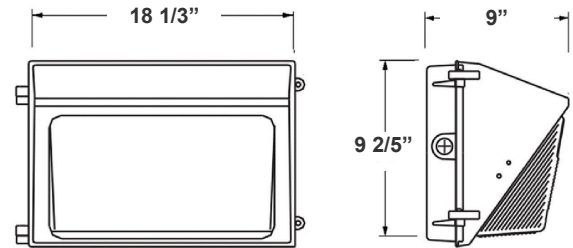

Avail. Finishes:

Customer Name: \_\_\_\_\_

Project Name: \_\_\_\_\_

Note: \_\_\_\_\_

Type: \_\_\_\_\_

18 1/3"(W) x 9 2/5"(H) x 9"(D)

Ideal for general site lighting, alleys, loading docks, doorway, pathway, and parking areas.