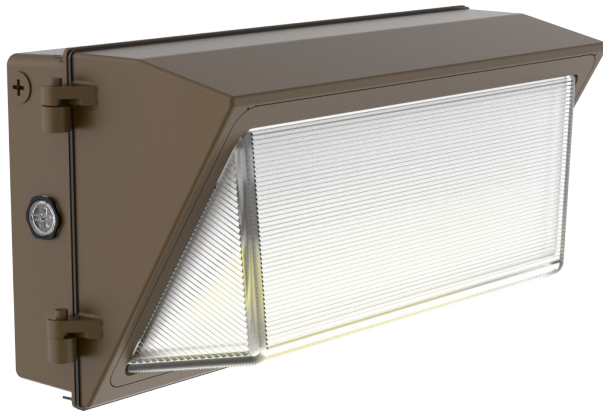

# WMXE SERIES LED OUTDOOR LIGHTING

**WESTGATE**  
THE FUTURE IS HERE...AND IT'S QUITE BRIGHT!

WMXE-LG-100-150W-MCTP-P

BUILDER SERIES TRADITIONAL WALL PACK W/ PHOTOCCELL

**MCTP** Multi Color Temperature & Multi Power/Wattage (Selectable)

Avail. Finishes:

Customer Name: \_\_\_\_\_

Project Name: \_\_\_\_\_

Note: \_\_\_\_\_

Type: \_\_\_\_\_

18 1/3"(W) x 9 2/5"(H) x 9"(D)

Ideal for general site lighting, alleys, loading docks, doorway, pathway, and parking areas.

## Features

- ADC12 Aluminum Heat Sink, Outdoor Powder Coating
- Multi-Power Switch is Inside the Fixture
- 7-year Warranty
- Prismatic Borosilicate Glass Lens

### Mechanical:

- ADC12 Aluminum Heat Sink, Outdoor Powder Coating
- Lens: Prismatic Borosilicate Glass Lens
- DC Button Photocell with ON/OFF switch Included
- Same Footprint as Traditional HID Wall Packs
- Four 1/2" Hubs: 1 Top, 1 on Each Side, 1 Rear
- Mounting: Wall Mounting
- Operating Temperature: -40°F ~ 104°F
- Lifespan: 70000 Hrs.
- IP rating: IP65, Wet Locations