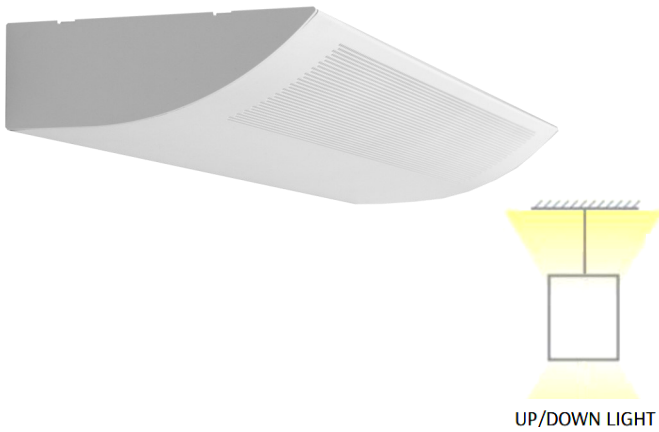

DIMENSIONS:

27.44"(L) x 7.20"(W) x 2.36"(H)

WCPL-UD-2FT-25W-MCT-D

LED PERFORATED WALL LIGHT (UP/DOWN)

Ideal for hotel, offices, retail outlets, restaurant, parking garages, storage room, conference room, education facilities and more.

ELECTRICAL SPECIFICATIONS:

- Voltage: 120-277VAC 50/60Hz
- Wattage: 25W
- Power factor: >0.95
- Efficacy: 110LM/W

HOUSING SPECIFICATIONS:

- Anodized Aluminum housing
- 2FT. long white finish fixture
- Wall Mounting
- Operating temperature: -13°F ~ 104°F
- Lifespan: 50,000 hrs.
- IP rating: IP20