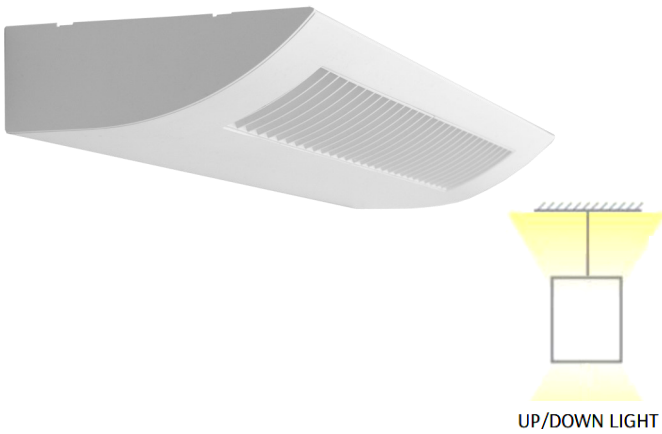

DIMENSIONS:

27.44"(L) x 7.20"(W) x 2.36"(H)

WCLP-UD-2FT-25W-MCT-D

LED LOUVER WALL LIGHT (UP/DOWN)

Ideal for hotel, offices, retail outlets, restaurant, parking garages, storage room, conference room, education facilities and more.

ELECTRICAL SPECIFICATIONS:

- Voltage: 120-277VAC 50/60Hz
- Wattage: 25W
- Power factor: >0.95
- Efficacy: 110LM/W

HOUSING SPECIFICATIONS:

- Anodized Aluminum housing
- 2FT. long white finish fixture
- Wall Mounting
- Operating temperature: -13°F ~ 104°F
- Lifespan: 50,000 hrs.
- IP rating: IP20