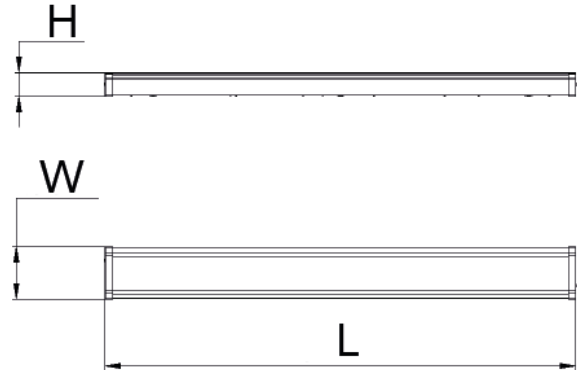

DIMENSIONS:

47.52"(L) x 5.35"(W) x 2.36"(H)

- WAE-4FT-30K-D**
- WAE-4FT-40K-D**
- WAE-4FT-50K-D**

MODEL	WATTS	VOLTAGE	LUMENS	COLOR TEMP
WAE-4FT-30K-D	40W	100V-277VAC	3200LM	3000K
WAE-4FT-40K-D	40W	100V-277VAC	3200LM	4000K
WAE-4FT-50K-D	40W	100V-277VAC	3200LM	5000K

4FT. LED ECONOMY WARP-AROUND LIGHTS

Ideal for a variety of industrial, commercial and residential applications.

ELECTRICAL SPECIFICATIONS:

- Voltage: 100V-277VAC
- Wattage: 40W
- Power factor: >0.95
- Efficacy: 80LM/W