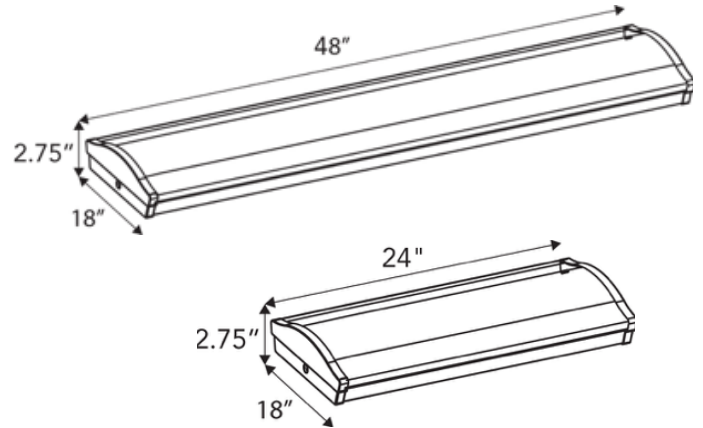

DIMENSIONS:

WA-4FT-30W-40K-D
WA-4FT-30W-50K-D

WA-2FT-25W-40K-D
WA-2FT-25W-50K-D

LED STRIP LIGHTS

LED Wrap-around Light is a cost-effective, energy-efficient lighting fixture for surface mount application such as corridors, stairwells, public rooms, schools, hospitals utility areas, etc. Engineered with stable performance LED engines and world's top brand LED driver.