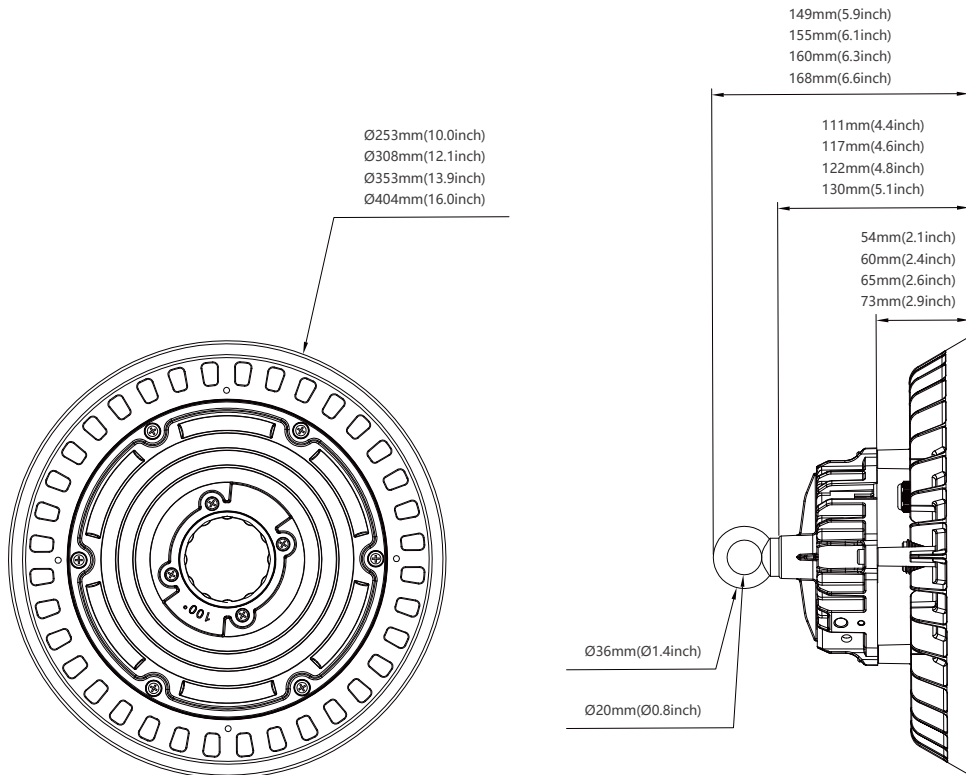

■ Equipped With Reflector

(OPTIONAL ACCESSORIES)

Improve lighting by up to 20% and reduce light loss

Power Adjustable

Sensor

6000K

5000K

4000K

3000K

SPECIFICATION

Model NO.	U-xxWC1 YZTXX	U-xxWC2 YZTXX	U-xxWC3 YZTXX	U-xxWC4 YZTXX
Input Voltage	AC100-277V/120-347V	AC100-277V/120-347V	AC100-277V/120-347V	AC100-277V/120-347V
Power Consumption(±5%)	100W	150W(150/100/80W Adjustable)	200W(200/150/100W Adjustable)	240W/300W
Power Factor	0.95	0.95	0.95	0.95
Driver	VENAS Brand	VENAS Brand	VENAS Brand	VENAS Brand
Intelligent Control	1-10V Dimmable/DALI	1-10V Dimmable/DALI	1-10V Dimmable/DALI	1-10V Dimmable/DALI
LED Chip	2835	2835	2835	2835
Efficiency (±10%)	130lm/W; 170lm/W	130lm/W; 170lm/W	130lm/W; 170lm/W	130lm/W; 170lm/W
CCT	2700K-6500K	2700K-6500K	2700K-6500K	2700K-6500K
CRI	70/80	70/80	70/80	70/80
Beam Angle	60°/90°/120°	60°/90°/120°	60°/90°/120°	60°/90°/120°
IP Rating	IP65	IP65	IP65	IP65
IK Rating	IK10	IK10	IK10	IK10
Working Temperature	-40°C(-40°F) - +50°C(122°F)	-40°C(-40°F) - +50°C(122°F)	-40°C(-40°F) - +50°C(122°F)	-40°C(-40°F) - +50°C(122°F)
Lifespan	50,000 Hours	50,000 Hours	50,000 Hours	50,000 Hours
Warranty	5 Years	5 Years	5 Years	5 Years
Housing	Die-cast Aluminum	Die-cast Aluminum	Die-cast Aluminum	Die-cast Aluminum
Lens Material	Anti-UV PC Optical Material	Anti-UV PC Optical Material	Anti-UV PC Optical Material	Anti-UV PC Optical Material
Net Weight	1.9kg(4.2lbs)	2.7kg(6.0lbs)	3.3kg(7.3lbs)	5.1kg(11.2lbs)
Gross Weight	2.3kg(5.1lbs)	3.1kg(6.8lbs)	3.8kg(8.4lbs)	5.7kg(12.6lbs)
Product Dimension	Ø253x149mm(Ø10.0x5.9inch)	Ø308x155mm(Ø12.1x6.1inch)	Ø353x160mm(Ø13.9x6.3inch)	Ø404x168mm(Ø16.0x6.6inch)
Packing Size	310x310x170mm(12.2x12.2x6.7inch)	330x330x170mm(13.0x13.0x6.7inch)	370x370x170mm(14.6x14.6x6.7inch)	420x240x170mm(16.5x16.5x6.7inch)