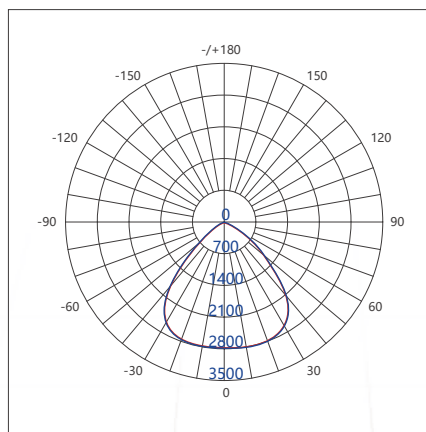

▶▶▶ ORDERING INFORMATION

U	xxW	Ci	Y	Z	T	X	X
UFO Light	Wattage 100W 150W 200W 240W 300W	C Series Ci=C1/C2/C3/C4	Y=N No Dimmable Y=D Dimmable	CCT 2700-6500K	T=D60, 60° T=D90, 90° T=D120, 120°	X=A, B Efficiency X=A 130lm/W X=B 170lm/W	X=277 100-277V X=347 120-347V

▶▶▶ PHOTOMETRIC DIAGRAMS

Specialized anti glare optical lens to deliver symmetric lighting solution
60°/90°/120°

cd/klm

cd/klm

cd/klm