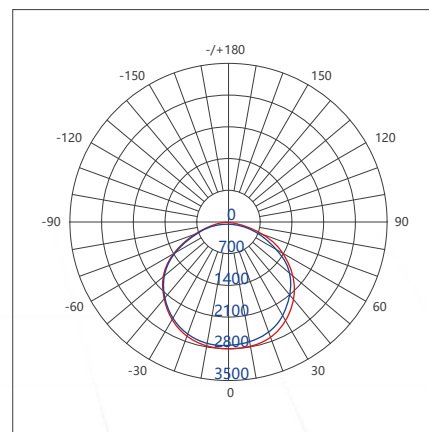

▶▶▶ ORDERING INFORMATION

U	xxW	Ci	Y	Z	T	X	X
UFO Light	Wattage 100W 150W 200W 240W 300W	C Series Ci=C1/C2/C3/C4	Y=N No Dimmable Y=D Dimmable	CCT 2700-6500K	T=D60, 60° T=D90, 90° T=D120, 120°	X=A, B Efficiency X=A 130lm/W X=B 170lm/W	X=277 100-277V X=347 120-347V

▶▶▶ PHOTOMETRIC DIAGRAMS

Specialized anti glare optical lens to deliver symmetric lighting solution
60°/90°/120°

cd/klm

cd/klm

cd/klm