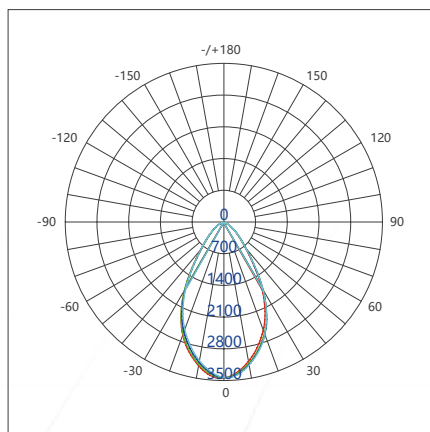

3000K

SPECIFICATION

Model NO.	U-xxWC1 YZTXX	U-xxWC2 YZTXX	U-xxWC3 YZTXX	U-xxWC4 YZTXX
Input Voltage	AC100-277V/120-347V	AC100-277V/120-347V	AC100-277V/120-347V	AC100-277V/120-347V
Power Consumption(±5%)	100W	150W(150/100/80W Adjustable)	200W(200/150/100W Adjustable)	240W/300W
Power Factor	0.95	0.95	0.95	0.95
Driver	VENAS Brand	VENAS Brand	VENAS Brand	VENAS Brand
Intelligent Control	1-10V Dimmable/DALI	1-10V Dimmable/DALI	1-10V Dimmable/DALI	1-10V Dimmable/DALI
LED Chip	2835	2835	2835	2835
Efficiency (±10%)	130lm/W; 170lm/W	130lm/W; 170lm/W	130lm/W; 170lm/W	130lm/W; 170lm/W
CCT	2700K-6500K	2700K-6500K	2700K-6500K	2700K-6500K
CRI	70/80	70/80	70/80	70/80
Beam Angle	60°/90°/120°	60°/90°/120°	60°/90°/120°	60°/90°/120°
IP Rating	IP65	IP65	IP65	IP65
IK Rating	IK10	IK10	IK10	IK10
Working Temperature	-40°C(-40°F) - +50°C(122°F)	-40°C(-40°F) - +50°C(122°F)	-40°C(-40°F) - +50°C(122°F)	-40°C(-40°F) - +50°C(122°F)
Lifespan	50,000 Hours	50,000 Hours	50,000 Hours	50,000 Hours
Warranty	5 Years	5 Years	5 Years	5 Years
Housing	Die-cast Aluminum	Die-cast Aluminum	Die-cast Aluminum	Die-cast Aluminum
Lens Material	Anti-UV PC Optical Material	Anti-UV PC Optical Material	Anti-UV PC Optical Material	Anti-UV PC Optical Material
Net Weight	1.9kg(4.2lbs)	2.7kg(6.0lbs)	3.3kg(7.3lbs)	5.1kg(11.2lbs)
Gross Weight	2.3kg(5.1lbs)	3.1kg(6.8lbs)	3.8kg(8.4lbs)	5.7kg(12.6lbs)
Product Dimension	Ø253x149mm(Ø10.0x5.9inch)	Ø308x155mm(Ø12.1x6.1inch)	Ø353x160mm(Ø13.9x6.3inch)	Ø404x168mm(Ø16.0x6.6inch)
Packing Size	310x310x170mm(12.2x12.2x6.7inch)	330x330x170mm(13.0x13.0x6.7inch)	370x370x170mm(14.6x14.6x6.7inch)	420x240x170mm(16.5x16.5x6.7inch)

▶▶▶ PHOTOMETRIC DIAGRAMS

Specialized anti glare optical lens to deliver symmetric lighting solution
60°/90°/120°

cd/klm

cd/klm

cd/klm