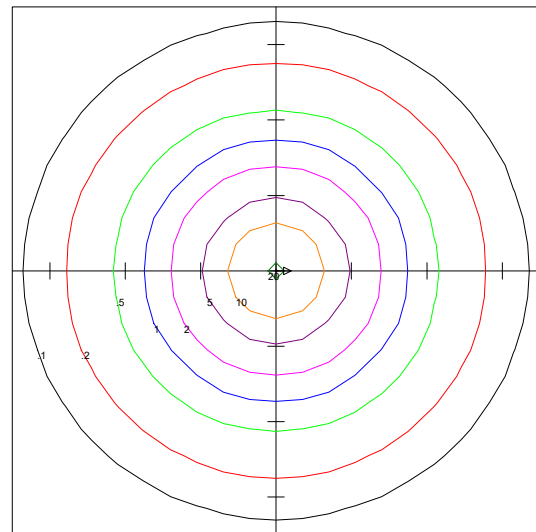

Mounting Clip

Coverage

**LFID4-33-4K-80°
Prismatic Optic @ 10'**

**LFID4-33-4K-120°
Frosted Acrylic Lens @ 10'**

**LFID8-66-4K-80°
Prismatic Optic @ 10'**

**LFID8-66-4K-120°
Acrylic Lens @ 10'**