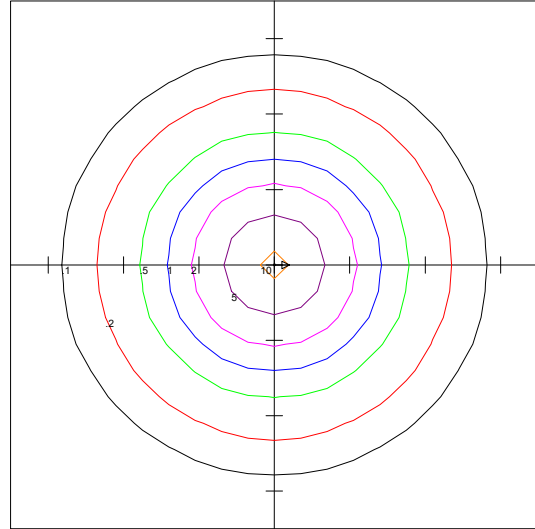

Mounting Clip

Coverage

**LFID4-33-4K-80°
Prismatic Optic @ 10'**

**LFID4-33-4K-120°
Frosted Acrylic Lens @ 10'**

**LFID8-66-4K-80°
Prismatic Optic @ 10'**

**LFID8-66-4K-120°
Acrylic Lens @ 10'**