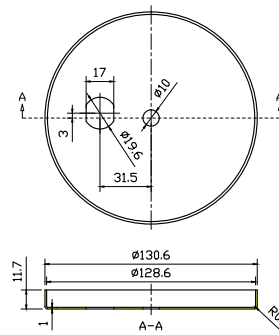

Mounting Plates

RC-LFID-02