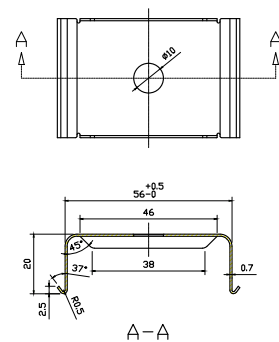

Mounting Clip