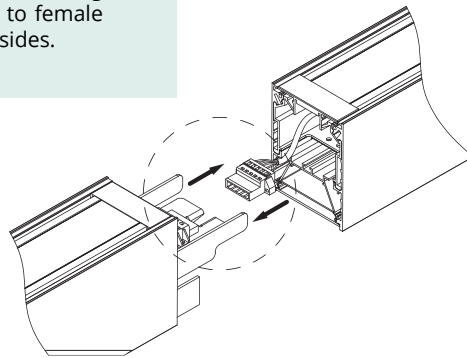

LFID Toros Linear Fixture

Indoor

Dimensions

33W
66W

Part No.	Length (L)	Height(H)	Width (W)
LFID4-33	48	3.4	2.6
LFID8-66	96	3.4	2.6

Recorded in inches

Mounting Options

Connectability

The Toros can be connected by inserting joiner guides and attaching male to female connectors located within fixture sides.

Max Units to Connect: 6 Pieces

Mounting Plates

RC-LFID-02

RC-LFID-01

Mounting Kit