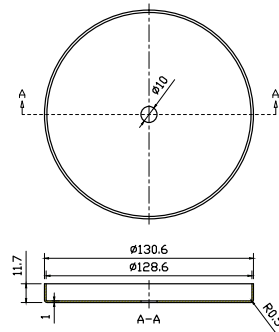

LFID Toros Linear Fixture

Indoor

Dimensions

33W
66W

Part No.	Length (L)	Height(H)	Width (W)
LFID4-33	48	3.4	2.6
LFID8-66	96	3.4	2.6

Recorded in inches

Mounting Options

Connectability

The Toros can be connected by inserting joiner guides and attaching male to female connectors located within fixture sides.

Max Units to Connect: 6 Pieces

Mounting Plates

RC-LFID-02

RC-LFID-01

Mounting Kit

Part Number	Description
RC-LFID-01	Round canopy, $\phi 130 \times 10$ mm, one hole
RC-LFID-02	Round canopy, $\phi 130 \times 10$ mm, two holes (with wire hole)
CK-LFID-24-01	Suspension Cable Kit for Toros Linear Fixture, 24 inch
CK-LFID-48-01	Suspension Cable Kit for Toros Linear Fixture, 48 inch
CK-LFID-60-01	Suspension Cable Kit for Toros Linear Fixture, 60 inch
CK-LFID-78-01	Suspension Cable Kit for Toros Linear Fixture, 78 inch
CK-LFID-120-01	Suspension Cable Kit for Toros Linear Fixture, 120 inch
CK-LFID-150-01	Suspension Cable Kit for Toros Linear Fixture, 150 inch
CK-LFID-180-01	Suspension Cable Kit for Toros Linear Fixture, 180 inch
CK-LFID-240-01	Suspension Cable Kit for Toros Linear Fixture, 240 inch