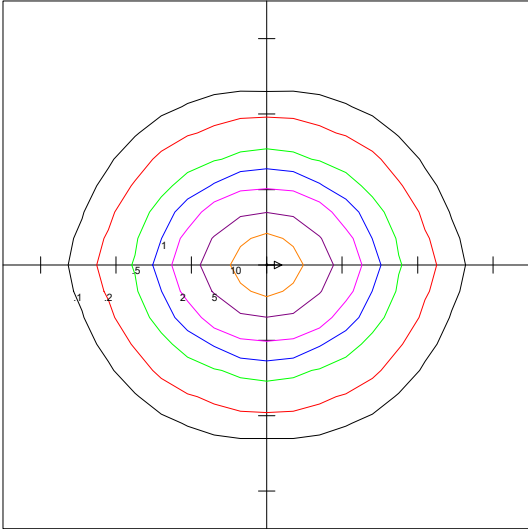

Coverage

**LFID4-33-4K-80°
Prismatic Optic @ 10'**