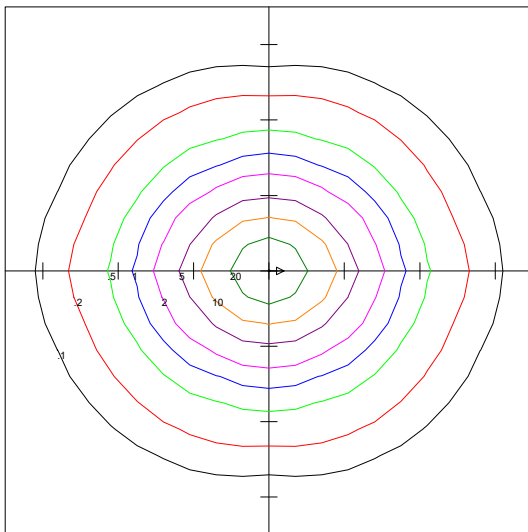

Mounting Clip

Coverage

**LFID4-33-4K-80°
Prismatic Optic @ 10'**

**LFID4-33-4K-120°
Frosted Acrylic Lens @ 10'**

**LFID8-66-4K-80°
Prismatic Optic @ 10'**

**LFID8-66-4K-120°
Acrylic Lens @ 10'**