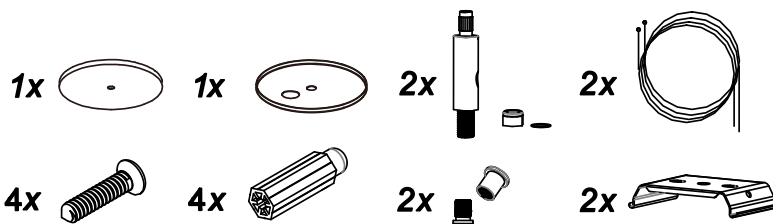

Mounting Kit

Part Number	Description
RC-LFID-01	Round canopy, $\phi 130 \times 10$mm, one hole
RC-LFID-02	Round canopy, $\phi 130 \times 10$mm, two holes (with wire hole)
CK-LFID-24-01	Suspension Cable Kit for Toros Linear Fixture, 24 inch
CK-LFID-48-01	Suspension Cable Kit for Toros Linear Fixture, 48 inch
CK-LFID-60-01	Suspension Cable Kit for Toros Linear Fixture, 60 inch
CK-LFID-78-01	Suspension Cable Kit for Toros Linear Fixture, 78 inch
CK-LFID-120-01	Suspension Cable Kit for Toros Linear Fixture, 120 inch
CK-LFID-150-01	Suspension Cable Kit for Toros Linear Fixture, 150 inch
CK-LFID-180-01	Suspension Cable Kit for Toros Linear Fixture, 180 inch
CK-LFID-240-01	Suspension Cable Kit for Toros Linear Fixture, 240 inch