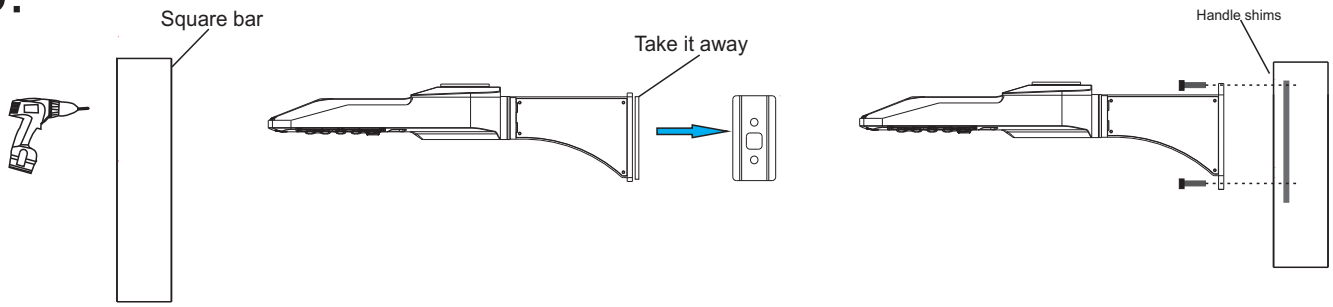

## SLIP FITTER MOUNTING INSTRUCTIONS

**Step1**  
Connect the AC wire, and then insert the arm of the slip fitter to the pole

**Step2**  
Tighten the Screws on the side of the arm and then power on

THIS PRODUCT ORIGINALLY COMES WITH AN POLE MOUNTING, TO MAKE IT APPLICABLE IN DIFFERENT SETTINGS, IT HAS PROVIDED OTHER MOUNTING OPTIONS FOR FREE, UPON REQUEST

## DM SIZE

## DM installation method

A:

**Step1:**  
In the circular pole above the corresponding hole

**Step2:**  
Place the handle mounting plate inside the pole to tighten the screw

B:

Step1:  
Put the corresponding hole in  
the square bar

Step2:  
Remove the circular rod gasket

Step3:  
Place the handle mounting plate inside the  
pole to tighten the screw