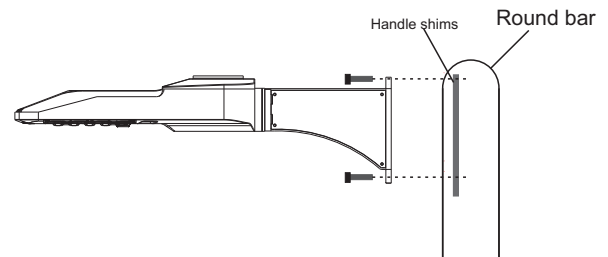

Step2:
Place the handle mounting plate inside the pole to tighten the screw