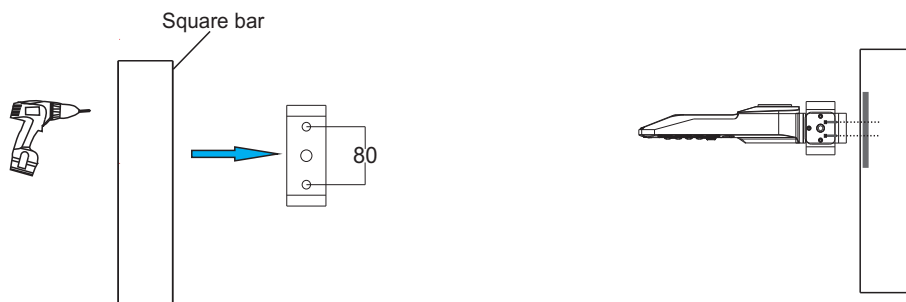

YM installation method

Step1:
Put the corresponding hole in
the square bar

Step3:
Place the handle mounting plate inside the
pole to tighten the screw

After-sale Service

The product refers to electricians' knowledge. Please don't disassemble it by yourself. If any quality problem happens, please contact the factory for warranty details.

NOTE: Actual performance may differ as a result of end-user environment and application. All values are without notice.