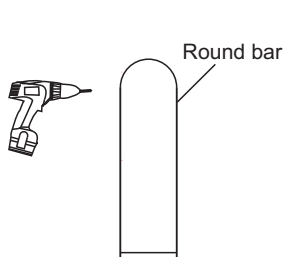

DM installation method

A:

Step1:
In the circular pole above the corresponding hole