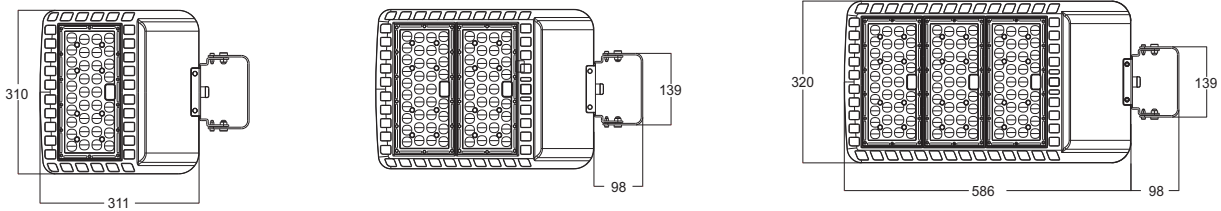

B:

Step1:
Put the corresponding hole in
the square bar

Step2:
Remove the circular rod gasket

Step3:
Place the handle mounting plate inside the
pole to tighten the screw

YM SIZE

YM installation method

Step1:
Put the corresponding hole in
the square bar

Step3:
Place the handle mounting plate inside the
pole to tighten the screw

After-sale Service

The product refers to electricians' knowledge. Please don't disassemble it by yourself. If any quality problem happens, please contact the factory for warranty details.

NOTE: Actual performance may differ as a result of end-user environment and application. All values are without notice.