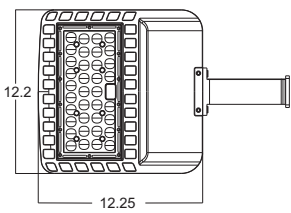

## SLIP FITTER SIZE

## SLIP FITTER MOUNTING INSTRUCTIONS

**Step1**  
Connect the AC wire, and then insert the arm of the slip fitter to the pole

**Step2**  
Tighten the Screws on the side of the arm and then power on

THIS PRODUCT ORIGINALLY COMES WITH AN POLE MOUNTING, TO MAKE IT APPLICABLE IN DIFFERENT SETTINGS, IT HAS PROVIDED OTHER MOUNTING OPTIONS FOR FREE, UPON REQUEST

## DM SIZE