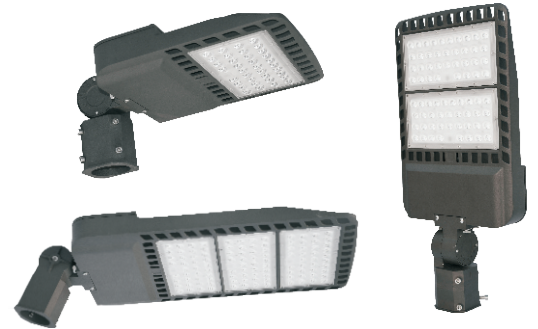

## Product Description

Shoebox Area Light is designed for installing new construction or retrofitting current commercial buildings.

1. Over 10KV Surge Protection From Lightening Strike
2. Over 130LPW Light Efficiency
3. High Purity Die -Casting Aluminum Alloy housing
4. Different Mounting Brackets For Different Poles
5. Ideal For Replacing 150 -1000W Metal Halide, With Typical Energy Savings of 80%.
6. Best Waterproof design prevent water leakage.

## Applications

Parking Lot, Road Ways, Square Parks, Outdoor Lighting Area Lights etc.