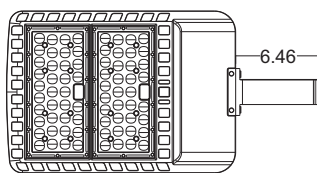

## SLIP FITTER SIZE

## SLIP FITTER MOUNTING INSTRUCTIONS

**Step1**  
Connect the AC wire, and then insert the arm of the slip fitter to the pole

**Step2**  
Tighten the Screws on the side of the arm and then power on

THIS PRODUCT ORIGINALLY COMES WITH AN POLE MOUNTING, TO MAKE IT APPLICABLE IN DIFFERENT SETTINGS, IT HAS PROVIDED OTHER MOUNTING OPTIONS FOR FREE, UPON REQUEST

## DM SIZE