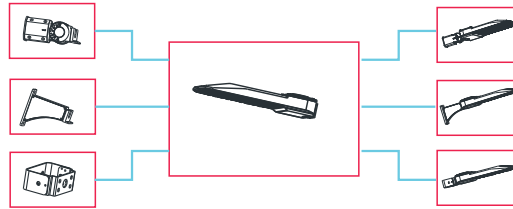

Specification/Model	LS-7ESB100WHV-XXK-XT	LS-7ESB150WHV-XXK-XT	LS-7ESB200WHV-XXK-XT	LS-7ESB300WHV-XXK-XT
LED Chips	3030			
Input power	100W	150W	200W	300W
Lumens output	13000LM	19500LM	26000LM	39000LM
Efficiency	130LM/W	130LM/W	130LM/W	130LM/W
CRI	>72Ra			
Color Temperature	3000K 4000K 5000K			
Input voltage	200-480V UL Driver			
Light distribution type	Type III Type IV Type V			
Working temperature	-30+60°C			
Junction temperature	<75°C			
lamps efficiency	≥90%			
Certificate	ETL,DLC			
Equivalent	175-200W MH/HPS	250-400W MH/HPS	400-700W MH/HPS	700-1000W MH/HPS

Ordering Information

Example: LSPSB100W-40K-N-U-T-A

Product	Power	Replacement	Color Temperature	Photocell	Furnish	Head connector
LS-7ESB100W-XXK-XT	100W 1 module	175-200W MH/HPS	40K 4000K 50K 5000K	(p) yes photocell		7ESB-Shoebox XXK-30K-3000K XXK-40K-4000K XXK-50K-5000K
LS-7ESB-150W-XXK-XT	150W 2 module	250-400W MH/HPS				
LS-7ESB200W-XXK-XT	200W 2 module	400-700W MH/HPS				
LS-7ESB300W-XXK-XT	300W 3 module	700-1000W MH/HPS				
LS-7ESB100WHV-XXK-XT	100W 1 module	175-200W MH/HPS				
LS-7ESB150WHV-XXK-XT	150W 2 module	250-400W MH/HPS				
LS-7ESB200WHV-XXK-XT	200W 2 module	400-700W MH/HPS				
LS-7ESB300WHV-XXK-XT	300W 3 module	700-1000W MH/HPS				

Connector options

Photometrics