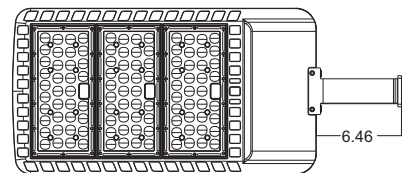

## SLIP FITTER SIZE

## SLIP FITTER MOUNTING INSTRUCTIONS

**Step1**  
Connect the AC wire, and then insert the arm of the slip fitter to the pole

**Step2**  
Tighten the Screws on the side of the arm and then power on

THIS PRODUCT ORIGINALLY COMES WITH AN POLE MOUNTING, TO MAKE IT APPLICABLE IN DIFFERENT SETTINGS, IT HAS PROVIDED OTHER MOUNTING OPTIONS FOR FREE, UPON REQUEST

## DM SIZE