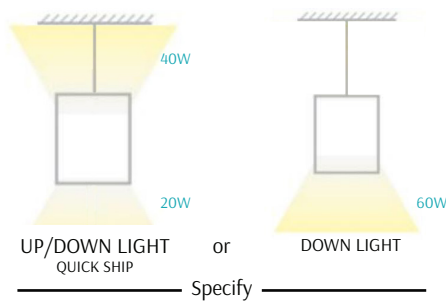

SCPP-UD

B1

TECHNICAL SPECIFICATIONS:

- :: 4 Feet long
- :: White Finish
- :: Voltage: 120-277VAC 50/60Hz
- :: Wattage: Up/Down: 40W/20W or 60W Down only
- :: Ambient Temperature: -13°F~104°F
- :: Dimmable: 0~10V dimmable
- :: CRI:>80
- :: Power Factor:>0.95
- :: Efficacy: 110LM/W
- :: IP Rating: IP20
- :: Life Span: 50,000 hours
- :: Housing: Anodized Aluminum
- :: Lens: Louver Lens
- :: 5-year warranty

LED 2/3 LOUVER & PERF. CENTER BASKET SUSPENDED LIGHTS (UP/DOWN)

CATALOG NO.	WATTS	LUMENS	COLOR TEMP	DIMENSIONS
SCPP-UD-4FT-60W-50K-D	40W/20W or 60W	4400LM/2100LM	5000K	47.3"(L) x 9-2/8"(W) x 2-4/8"(H)
SCPP-UD-4FT-60W-40K-D	40W/20W or 60W	4400LM/2100LM	4000K	
SCPP-UD-4FT-60W-35K-D	40W/20W or 60W	4400LM/2100LM	3500K	
SCLL-UD-CB	Coupling Bracket			