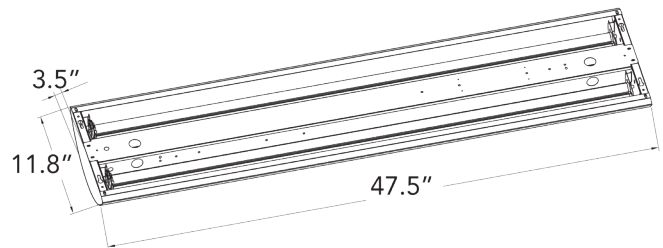

SCPP-UD

B1

TECHNICAL SPECIFICATIONS:

- :: 4 Feet long
- :: White Finish
- :: Voltage: 120-277VAC 50/60Hz
- :: Wattage: Up/Down: 40W/20W or 60W Down only
- :: Ambient Temperature: -13°F~104°F
- :: Dimmable: 0~10V dimmable
- :: CRI:>80
- :: Power Factor:>0.95
- :: Efficacy: 110LM/W
- :: IP Rating: IP20
- :: Life Span: 50,000 hours
- :: Housing: Anodized Aluminum
- :: Lens: Louver Lens
- :: 5-year warranty

Optional Accessories

Coupling Bracket
(Not Included)
See Below

6 Ft. Cord
SJTW 18 AWG 5-Conductor
(Not Included)
See Page B34

Adjustable 6 Ft.
Suspension Kit
Select a Y-Connector
Key Hole Set
(Not Included)
See Page B34

LED 2/3 LOUVER & PERF. CENTER BASKET SUSPENDED LIGHTS (UP/DOWN)

CATALOG NO.	WATTS	LUMENS	COLOR TEMP	DIMENSIONS
SCPP-UD-4FT-60W-50K-D	40W/20W or 60W	4400LM/2100LM	5000K	47.3"(L) x 9-2/8"(W) x 2-4/8"(H)
SCPP-UD-4FT-60W-40K-D	40W/20W or 60W	4400LM/2100LM	4000K	
SCPP-UD-4FT-60W-35K-D	40W/20W or 60W	4400LM/2100LM	3500K	
SCLL-UD-CB	Coupling Bracket			