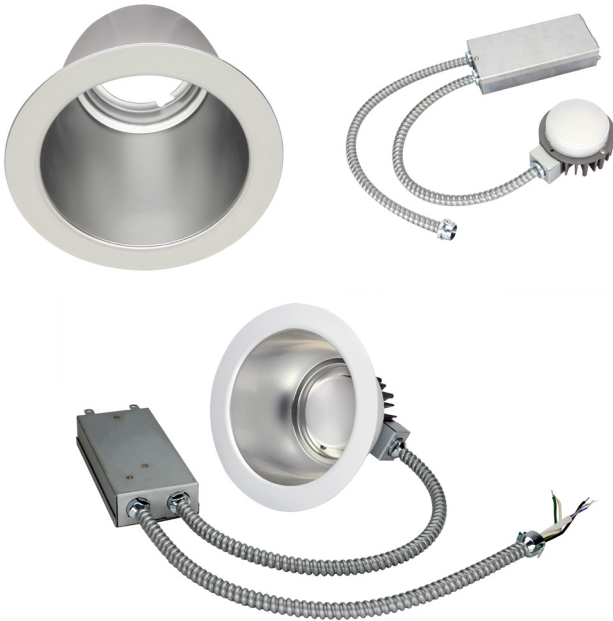

## LED 15W COMMERCIAL RECESSED RETROFIT DOWNLIGHT

### PRODUCT DESCRIPTION:

The RRC family of LED Downlight retrofits is a highly efficient option for upgrading existing Incandescent, Fluorescent and Metal Halide downlight fixtures to energy saving LED. The highly efficient design allows users to capture energy savings while also gaining the benefit of dimming. Compatible with many architectural and commercial downlight housings this retrofit can be used in most downlight applications. Suitable for Damp locations.

### FEATURES:

- Mounts into existing recessed frame
- Supplied with optional retaining clips if existing frame does not have adequate friction springs to secure reflector.
- cULus listed for damp location use
- Universal voltage (120-277) (Triac 120V only)
- 0-10V dimming and Triac dimming drivers available
- CRI: >80
- A wide variety of CCTs available
- Five year limited warranty
- Integrated EM option available
- Type IC

### CONSTRUCTION:

- Anodized aluminum reflector with a white trim ordered separately
- External driver for easy retrofit and maintenance