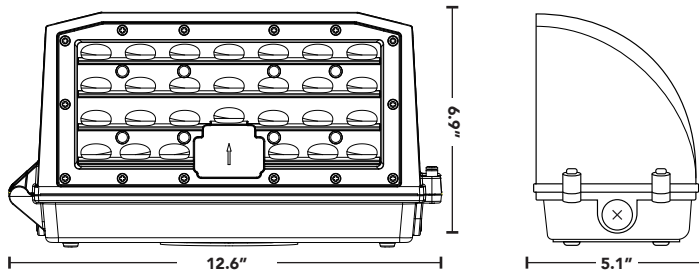

ALSO WORKS
ON 208V & 240V

0-10V DIM

CRI

INGRESS
PROTECTION

-40°F TO 104°F

OPERATING
TEMP

50,000hrs
RATED LIFE

PART #	REPLACES	WATTAGE	LUMENS	FLEXCOLOR
RP-B-WPC-48L-FC	175W HID	40W	4800	3000K/4000K/5000K
RP-B-WPC-72L-FC	250W HID	60W	7200	3000K/4000K/5000K
RP-B-WPC-96L-FC	320W HID	80W	9600	3000K/4000K/5000K