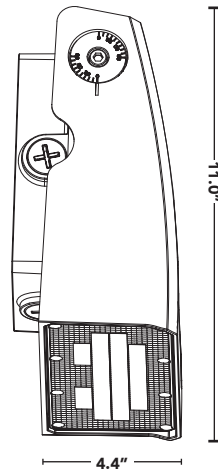

OUTDOOR WALL PACK

flex:COLOR

switch between color temps

← switch between wattages

flex:WATT

- > Easily adjust the color temperature via a switch inside the unit.
- > Easily adjust the wattages via a switch inside the unit.
- > Simply pivot the fixture head from 0° to 90° to direct the light exactly where you want it.
- > Die-cast aluminum housing makes the unit suitable for wet locations.
- > Built-in photocell.
- > Includes level indicator to ensure proper alignment when installed.

120/277V
ALSO WORKS ON 208V & 240V

IP65 RATED
INGRESS PROTECTION

-40°F TO 122°F
OPERATING TEMP

L70
50,000hrs RATED LIFE

PART #	REPLACES	WATTAGE	LUMENS	FLEXCOLOR
RP-B-WPA-30L-FC	175W HID	15W-20W-25W	Up to 3000	3000K/4000K/5000K