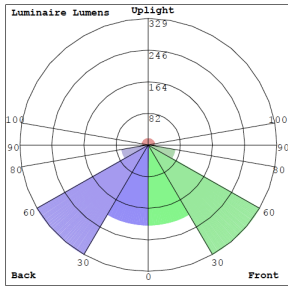

Lighting:

- Dimming: TRIAC Dimming (Using Standard TRIAC LED Dimmers)
- LED: Epistar Chip (COB) and Driver—35,000-hour Design Life
- Can Rotate after Installation to Align
- Optics: White Translucent Acrylic Lens
- Total Lumens: 1275 LM
- Multi Color Temperatures: 2700K/ 3000K/ 3500K/ 4000K/ 5000K
- Multi CCT (Selectable Switch on the Back of the Driver)
- Color Rendering Index: CRI ≥ 90

Other Models:

- 10W | 700LM | RDL4-ST-MCT5

Photometrics: RDL6-ST-MCT5

BUG Rating: B1-U2-G0

Area 35'x 35' Mounting Height: 9'

Other Views:

Side View

Front View