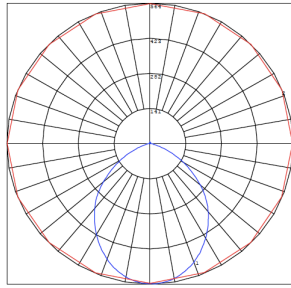

Other Models:

- 10W | 700LM | RDL4-ST-MCT5

Photometrics: RDL6-ST-MCT5

BUG Rating: B1-U2-G0

Area 35'x 35' Mounting Height: 9'

Other Views:

Side View

Front View