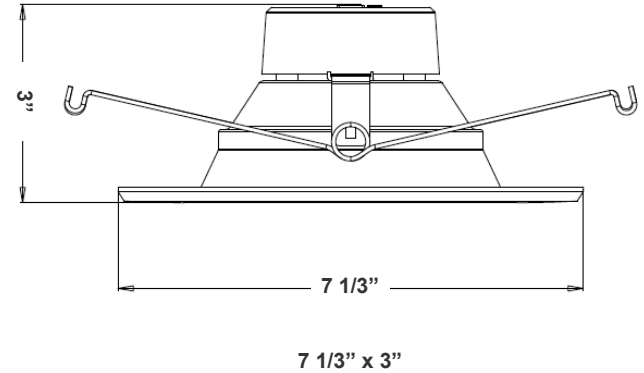

RDL SERIES RESIDENTIAL LIGHTING

RDL6-ST-MCT5
6" Smooth Recessed Trim

Customer Name: _____

Project Name: _____

Note: _____ Type: _____

Features

- 6" Smooth Recessed Trim
- Multi CCT (Selectable Switch on the Back of the driver)
- Isolated Driver for Improved Thermal Management
- 5-Year Warranty
- Spun Aluminum with White Powder Coat Finish

Technical Specification

Electrical:

- Voltage: 120V AC
- Output Voltage: 36VDC
- Power Factor: >0.90
- Wattage: 15W
- Efficacy: 85 LP
- Total Harmonic Distortion: ≤15 %

Mechanical:

- Spun Aluminum with White Powder Coat Finish
- Includes 8" Medium Base E-26 Screw-in Adapter That Fits any Standard Incandescent Down-light
- Maximum Ambient Temperature: 104°F
- Fits in Standard 6" Recessed Housings
- Rated life: 50,000 hrs
- Damp Location

Other Models:

- 10W | 700LM | RDL4-ST-MCT5

Photometrics: RDL6-ST-MCT5

BUG Rating: B1-U2-G0

Area 35'x 35' Mounting Height: 9'

Other Views:

Side View

Front View