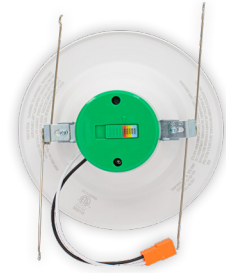

RDL SERIES RESIDENTIAL LIGHTING

RDL6-ST-MCT5
6" Smooth Recessed Trim

Customer Name: _____

Project Name: _____

Note: _____ Type: _____

Features

- 6" Smooth Recessed Trim
- Multi CCT (Selectable Switch on the Back of the driver)
- Isolated Driver for Improved Thermal Management
- 5-Year Warranty
- Spun Aluminum with White Powder Coat Finish

Technical Specification

Electrical:

- Voltage: 120V AC
- Output Voltage: 36VDC
- Power Factor: >0.90
- Wattage: 15W
- Efficacy: 85 LP
- Total Harmonic Distortion: ≤15 %

Mechanical:

- Spun Aluminum with White Powder Coat Finish
- Includes 8" Medium Base E-26 Screw-in Adapter That Fits any Standard Incandescent Down-light
- Maximum Ambient Temperature: 104°F
- Fits in Standard 6" Recessed Housings
- Rated life: 50,000 hrs
- Damp Location

Other Models:

- 10W | 700LM | RDL4-ST-MCT5

Photometrics: RDL6-ST-MCT5

BUG Rating: B1-U2-G0

Area 35'x 35' Mounting Height: 9'

Other Views:

Side View

Front View