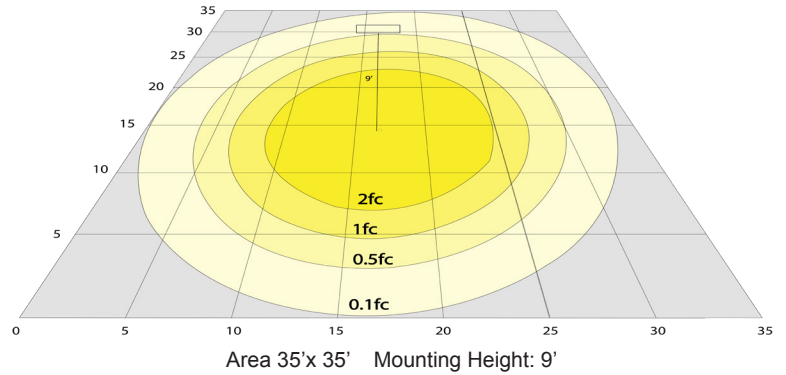

Other Models:

- 10W | 700LM | RDL4-ST-MCT5

Photometrics: RDL6-ST-MCT5

BUG Rating: B1-U2-G0

Area 35'x 35' Mounting Height: 9'

Other Views:

Side View

Front View