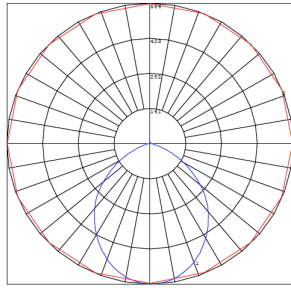

Other Models:

- 11W | 700LM | RDL4-BF-MCT5

Phone: (877) 805-2252 | Fax: (877) 805-2252
www.westgatemfg.com | www.westgatecontrols.co

WG-ZY-24-2Z

Photometrics: RDL6-BF-MCT5

BUG Rating: B1-U2-G0

Area 35'x 35' Mounting Height: 9'