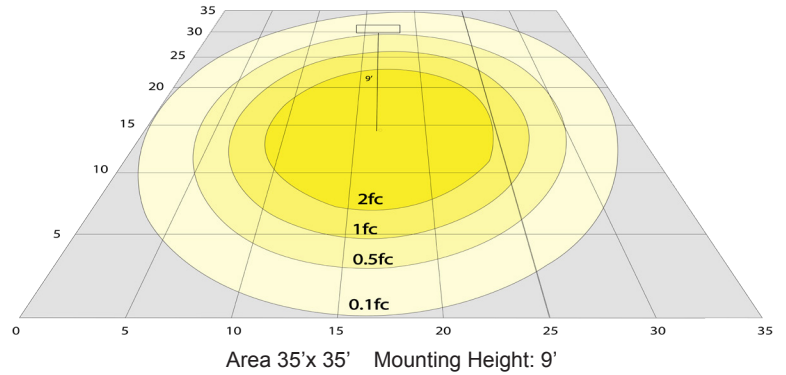

Other Models:

- 11W | 700LM | RDL4-BF-MCT5

Phone: (877) 805-2252 | Fax: (877) 805-2252
www.westgatemfg.com | www.westgatecontrols.co

WG-ZY-24-2Z

Photometrics: RDL6-BF-MCT5

BUG Rating: B1-U2-G0

Area 35'x 35' Mounting Height: 9'