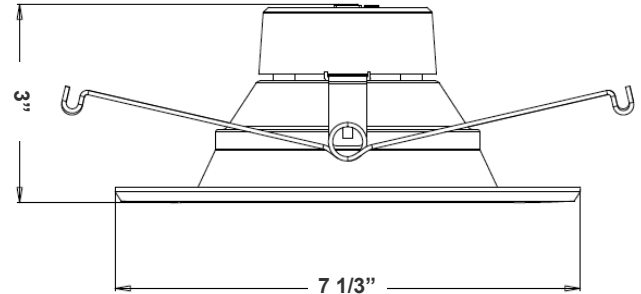

7 1/3" x 3"

Features

- 6" Baffle Recessed Trim
- Multi CCT (Selectable Switch on the Back of the driver)
- Isolated Driver for Improved Thermal Management
- 5-Year Warranty
- Spun Aluminum with White Powder Coat Finish

Technical Specifications

Electrical:

- Voltage: 120V AC
- Output Voltage: 36VDC
- Power Factor: >0.90
- Wattage: 15W
- Efficacy: 83 LPW
- Total Harmonic Distortion: ≤15 %

Mechanical:

- Spun Aluminum with White Powder Coat Finish
- Includes 8" Medium Base E-26 Screw-in Adapter That Fits any Standard Incandescent Down-light
- Maximum Ambient Temperature: 104°F
- Fits in Standard 6" Recessed Housings
- Rated life: 50,000 hrs
- Damp Location

Lighting:

- Dimming: TRIAC Dimming (Using Standard TRIAC LED Dimmers)
- LED: Epistar Chip (COB) and Driver—35,000-hour Design Life
- Can Rotate after Installation to Align
- Optics: White Translucent Acrylic Lens
- Total Lumens: 1250 LM
- Multi Color Temperatures: 2700K/ 3000K/ 3500K/ 4000K/ 5000K
- Multi CCT (Selectable Switch on the Back of the Driver)
- Color Rendering Index: CRI ≥ 90

Applications:

- LED retrofit trim have been designed to be a flexible lighting solution for retrofit and new construction applications, Ideal for closets, storage areas, attics, corridors, or general lighting solutions for residential and commercial applications

Other Models:

- 11W | 700LM | RDL4-BF-MCT5

Phone: (877) 805-2252 | Fax: (877) 805-2252
www.westgatemfg.com | www.westgatecontrols.co

WG-ZY-24-2Z