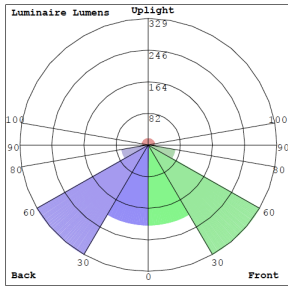

Other Models:

- 11W | 700LM | RDL4-BF-MCT5

Phone: (877) 805-2252 | Fax: (877) 805-2252
www.westgatemfg.com | www.westgatecontrols.co

WG-ZY-24-2Z

Photometrics: RDL6-BF-MCT5

BUG Rating: B1-U2-G0

Area 35'x 35' Mounting Height: 9'

Other Views:

Side View

Front View

Back View

Performance Table: RDL6-BF-MCT5

MODEL NO.	Wattage	Voltage	Lumens	Color Temp.	BUG Rating	LPW
RDL6-BF-MCT5	15W	120V	1250LM	2700K/3000K/3500K/4000K/5000K	B1-U2-G0	83