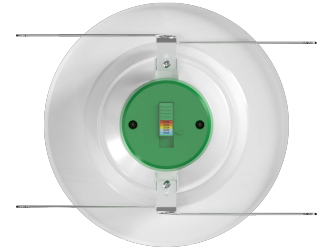

Back View

Performance Table: RDL6-BF-MCT5

MODEL NO.	Wattage	Voltage	Lumens	Color Temp.	BUG Rating	LPW
RDL6-BF-MCT5	15W	120V	1250LM	2700K/3000K/3500K/4000K/5000K	B1-U2-G0	83

Sample Ordering

Model Style Color Temp.
 - -

Accessories:

Blank = No Option For Accessories

- RDL6-BF-TRMB-BK = RDL6-BF SERIES COLOR TRIM, BAFFLE BLACK
- RDL6-BF-TRMB-BN = RDL6-BF SERIES COLOR TRIM, BAFFLE BRUSHED NICKEL
- RDL6-BF-TRMB-ORB = RDL6-BF SERIES COLOR TRIM, BAFFLE OIL-RUBBED BRONZE
- RDL6-BF-TRMB-WH = RDL6-BF SERIES COLOR TRIM, BAFFLE WHITE
- RDL6-BF-TRMS-BK = RDL6-BF SERIES COLOR TRIM, SMOOTH BLACK
- RDL6-BF-TRMS-BN = RDL6-BF SERIES COLOR TRIM, SMOOTH BRUSHED NICKEL
- RDL6-BF-TRMS-ORB = RDL6-BF SERIES COLOR TRIM, SMOOTH OIL-RUBBED BRONZE
- RDL6-BF-TRMS-WH = RDL6-BF SERIES COLOR TRIM, SMOOTH WHITE

Factory-Installed Option:

Blank = No Option For Accessories
OPT-EM-DL1EXT = EXTERNAL BATTERY BACKUP

ACCESSORY:

FACTORY-INSTALLED OPTION:

Example:

1. RDL6-BF-MCT5 (FOR RDL6 15W MCT5 FIXTURE 120V)
2. RDL6-BF-MCT5 OPT-EM-DL1EXT (FOR RDL6 15W MCT5 FIXTURE 120V) (EXTERNAL BATTERY BACKUP)