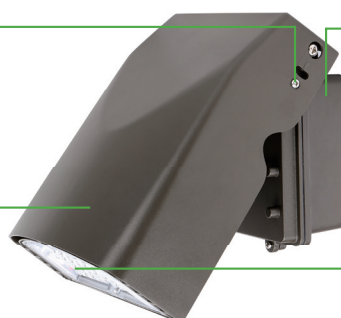

Photocell

Optional for photocell, and allows for security and energy saving.

Lens

Polycarbonate optical lens with UV stabilizers do not exhibit yellowing and deformation.