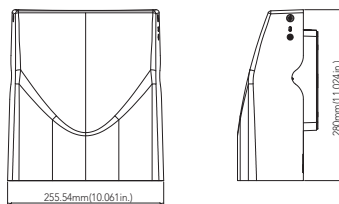

## DIMENSIONS

unit: mm/inch

### Small size: 27W/40W

Net Weight:  
27W: 1.52kg(3.351lb)  
40W: 1.80kg(3.968lb)

### Medium size: 67W/80W

Net Weight:  
67W: 3.32kg(7.319lb)  
80W: 3.54kg(7.804lb)