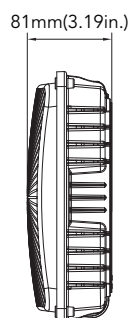

DIMENSION

unit: inch/mm

Net Weight:
27W: 3.615lb
40W: 4.166lb

Net Weight:
60W: 5.070lb

PHOTOMETRICS

Parking Garage

DLC Model NO.

SYSTEM WATTS	VOLTAGE	CCT	DLC NO.	DLC Classification
27W	120-277V	4000K	MCP0527W27V40K[D,B,W,SG][Blank,M]	Standard
	120-277V	5000K	MCP0527W27V50K[D,B,W,SG][Blank,M]	Standard
40W	120-277V	4000K	MCP0540W27V40K[D,B,W,SG][Blank,M]	Standard
	120-277V	5000K	MCP0540W27V50K[D,B,W,SG][Blank,M]	Standard
27W	120-277V	4000K	MCP0527W27V40K[D,B,W,SG][Blank,M][Blank,B][Blank,0-9 or A-Z or a-z]	Premium
	120-277V	4000K	MCP0527W27V40K[D,B,W,SG][Blank,M]D[Blank,B][Blank,0-9 or A-Z or a-z]	Premium
	120-277V	5000K	MCP0527W27V50K[D,B,W,SG][Blank,M][Blank,B][Blank,0-9 or A-Z or a-z]	Premium
	120-277V	5000K	MCP0527W27V50K[D,B,W,SG][Blank,M]D[Blank,B][Blank,0-9 or A-Z or a-z]	Premium
40W	120-277V	4000K	MCP0540W27V40K[D,B,W,SG][Blank,M][Blank,B][Blank,0-9 or A-Z or a-z]	Premium
	120-277V	4000K	MCP0540W27V40K[D,B,W,SG][Blank,M]D[Blank,B][Blank,0-9 or A-Z or a-z]	Premium
	347-480V	4000K	MCP0540W48V40K[D,B,W,SG][Blank,M][Blank,B][Blank,0-9 or A-Z or a-z]	Premium
	347-480V	4000K	MCP0540W48V40K[D,B,W,SG][Blank,M]D[Blank,B][Blank,0-9 or A-Z or a-z]	Premium
	120-277V	5000K	MCP0540W27V50K[D,B,W,SG][Blank,M][Blank,B][Blank,0-9 or A-Z or a-z]	Premium
	120-277V	5000K	MCP0540W27V50K[D,B,W,SG][Blank,M]D[Blank,B][Blank,0-9 or A-Z or a-z]	Premium
	347-480V	5000K	MCP0540W48V50K[D,B,W,SG][Blank,M][Blank,B][Blank,0-9 or A-Z or a-z]	Premium
	347-480V	5000K	MCP0540W48V50K[D,B,W,SG][Blank,M]D[Blank,B][Blank,0-9 or A-Z or a-z]	Premium
60W	120-277V	4000K	MCP0560W27V40K[D,B,W,SG][Blank,M][Blank,B][Blank,0-9 or A-Z or a-z]	Premium
	120-277V	4000K	MCP0560W27V40K[D,B,W,SG][Blank,M]D[Blank,B][Blank,0-9 or A-Z or a-z]	Premium
	347-480V	4000K	MCP0560W48V40K[D,B,W,SG][Blank,M][Blank,B][Blank,0-9 or A-Z or a-z]	Premium
	347-480V	4000K	MCP0560W48V40K[D,B,W,SG][Blank,M]D[Blank,B][Blank,0-9 or A-Z or a-z]	Premium
	120-277V	5000K	MCP0560W27V50K[D,B,W,SG][Blank,M][Blank,B][Blank,0-9 or A-Z or a-z]	Premium
	120-277V	5000K	MCP0560W27V50K[D,B,W,SG][Blank,M]D[Blank,B][Blank,0-9 or A-Z or a-z]	Premium
	347-480V	5000K	MCP0560W48V50K[D,B,W,SG][Blank,M][Blank,B][Blank,0-9 or A-Z or a-z]	Premium
	347-480V	5000K	MCP0560W48V50K[D,B,W,SG][Blank,M]D[Blank,B][Blank,0-9 or A-Z or a-z]	Premium