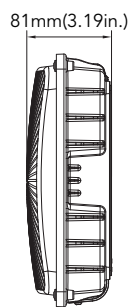

PERFORMANCE DATA

			4000K(70CRI)		5000K(70CRI)	
SYSTEM WATTS	PHOTOMETRY	VOLTAGE	LUMENS	LPW	LUMENS	LPW
27W	Parking Garage	120-277VAC	3750lm	139lm/W	3800lm	141lm/W
40W	Parking Garage	120-277VAC/347-480V	5350lm	134lm/W	5450lm	136lm/W
60W	Parking Garage	120-277VAC/347-480V	7800lm	130lm/W	8000lm	133lm/W

ELECTRICAL DATA

Number Of Drivers	Driver Current (mA)	Nominal Power (W)	INPUT VOLTAGE (V)	CURRENT (Amps)
1	670	27	120	0.23
		27	208	0.13
		27	240	0.11
		27	277	0.10
1	980	40	120	0.33
		40	208	0.19
		40	240	0.17
		40	277	0.14
	1020	40	347	0.12
		40	480	0.08
1	1500	60	120	0.50
		60	208	0.29
		60	240	0.25
		60	277	0.22
	1600	60	347	0.17
		60	480	0.13

DIMENSION

unit: inch/mm