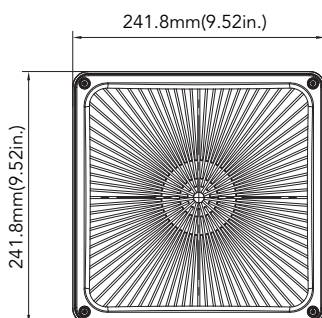

DIMENSION

unit: inch/mm

Net Weight:
27W: 3.615lb
40W: 4.166lb

Net Weight:
60W: 5.070lb

PHOTOMETRICS

Parking Garage

DLC Model NO.

SYSTEM WATTS	VOLTAGE	CCT	DLC NO.	DLC Classification
27W	120-277V	4000K	MCP0527W27V40K[D,B,W,SG][Blank,M]	Standard
	120-277V	5000K	MCP0527W27V50K[D,B,W,SG][Blank,M]	Standard
40W	120-277V	4000K	MCP0540W27V40K[D,B,W,SG][Blank,M]	Standard
	120-277V	5000K	MCP0540W27V50K[D,B,W,SG][Blank,M]	Standard
27W	120-277V	4000K	MCP0527W27V40K[D,B,W,SG][Blank,M][Blank,B][Blank,0-9 or A-Z or a-z]	Premium
	120-277V	4000K	MCP0527W27V40K[D,B,W,SG][Blank,M]D[Blank,B][Blank,0-9 or A-Z or a-z]	Premium
	120-277V	5000K	MCP0527W27V50K[D,B,W,SG][Blank,M][Blank,B][Blank,0-9 or A-Z or a-z]	Premium
	120-277V	5000K	MCP0527W27V50K[D,B,W,SG][Blank,M]D[Blank,B][Blank,0-9 or A-Z or a-z]	Premium
40W	120-277V	4000K	MCP0540W27V40K[D,B,W,SG][Blank,M][Blank,B][Blank,0-9 or A-Z or a-z]	Premium
	120-277V	4000K	MCP0540W27V40K[D,B,W,SG][Blank,M]D[Blank,B][Blank,0-9 or A-Z or a-z]	Premium
	347-480V	4000K	MCP0540W48V40K[D,B,W,SG][Blank,M][Blank,B][Blank,0-9 or A-Z or a-z]	Premium
	347-480V	4000K	MCP0540W48V40K[D,B,W,SG][Blank,M]D[Blank,B][Blank,0-9 or A-Z or a-z]	Premium
	120-277V	5000K	MCP0540W27V50K[D,B,W,SG][Blank,M][Blank,B][Blank,0-9 or A-Z or a-z]	Premium
	120-277V	5000K	MCP0540W27V50K[D,B,W,SG][Blank,M]D[Blank,B][Blank,0-9 or A-Z or a-z]	Premium
	347-480V	5000K	MCP0540W48V50K[D,B,W,SG][Blank,M][Blank,B][Blank,0-9 or A-Z or a-z]	Premium
	347-480V	5000K	MCP0540W48V50K[D,B,W,SG][Blank,M]D[Blank,B][Blank,0-9 or A-Z or a-z]	Premium
60W	120-277V	4000K	MCP0560W27V40K[D,B,W,SG][Blank,M][Blank,B][Blank,0-9 or A-Z or a-z]	Premium
	120-277V	4000K	MCP0560W27V40K[D,B,W,SG][Blank,M]D[Blank,B][Blank,0-9 or A-Z or a-z]	Premium
	347-480V	4000K	MCP0560W48V40K[D,B,W,SG][Blank,M][Blank,B][Blank,0-9 or A-Z or a-z]	Premium
	347-480V	4000K	MCP0560W48V40K[D,B,W,SG][Blank,M]D[Blank,B][Blank,0-9 or A-Z or a-z]	Premium
	120-277V	5000K	MCP0560W27V50K[D,B,W,SG][Blank,M][Blank,B][Blank,0-9 or A-Z or a-z]	Premium
	120-277V	5000K	MCP0560W27V50K[D,B,W,SG][Blank,M]D[Blank,B][Blank,0-9 or A-Z or a-z]	Premium
	347-480V	5000K	MCP0560W48V50K[D,B,W,SG][Blank,M][Blank,B][Blank,0-9 or A-Z or a-z]	Premium
	347-480V	5000K	MCP0560W48V50K[D,B,W,SG][Blank,M]D[Blank,B][Blank,0-9 or A-Z or a-z]	Premium