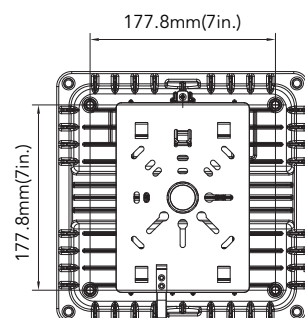

DIMENSION

unit: inch/mm

Net Weight:
27W: 3.615lb
40W: 4.166lb

Net Weight:
60W: 5.070lb

PHOTOMETRICS

Parking Garage

DLC Model NO.

SYSTEM WATTS	VOLTAGE	CCT	DLC NO.	DLC Classification
27W	120-277V	4000K	MCP0527W27V40K[D,B,W,SG][Blank,M]	Standard
	120-277V	5000K	MCP0527W27V50K[D,B,W,SG][Blank,M]	Standard
40W	120-277V	4000K	MCP0540W27V40K[D,B,W,SG][Blank,M]	Standard
	120-277V	5000K	MCP0540W27V50K[D,B,W,SG][Blank,M]	Standard
27W	120-277V	4000K	MCP0527W27V40K[D,B,W,SG][Blank,M][Blank,B][Blank,0-9 or A-Z or a-z]	Premium
	120-277V	4000K	MCP0527W27V40K[D,B,W,SG][Blank,M]D[Blank,B][Blank,0-9 or A-Z or a-z]	Premium
	120-277V	5000K	MCP0527W27V50K[D,B,W,SG][Blank,M][Blank,B][Blank,0-9 or A-Z or a-z]	Premium
	120-277V	5000K	MCP0527W27V50K[D,B,W,SG][Blank,M]D[Blank,B][Blank,0-9 or A-Z or a-z]	Premium
40W	120-277V	4000K	MCP0540W27V40K[D,B,W,SG][Blank,M][Blank,B][Blank,0-9 or A-Z or a-z]	Premium
	120-277V	4000K	MCP0540W27V40K[D,B,W,SG][Blank,M]D[Blank,B][Blank,0-9 or A-Z or a-z]	Premium
	347-480V	4000K	MCP0540W48V40K[D,B,W,SG][Blank,M][Blank,B][Blank,0-9 or A-Z or a-z]	Premium
	347-480V	4000K	MCP0540W48V40K[D,B,W,SG][Blank,M]D[Blank,B][Blank,0-9 or A-Z or a-z]	Premium
	120-277V	5000K	MCP0540W27V50K[D,B,W,SG][Blank,M][Blank,B][Blank,0-9 or A-Z or a-z]	Premium
	120-277V	5000K	MCP0540W27V50K[D,B,W,SG][Blank,M]D[Blank,B][Blank,0-9 or A-Z or a-z]	Premium
	347-480V	5000K	MCP0540W48V50K[D,B,W,SG][Blank,M][Blank,B][Blank,0-9 or A-Z or a-z]	Premium
	347-480V	5000K	MCP0540W48V50K[D,B,W,SG][Blank,M]D[Blank,B][Blank,0-9 or A-Z or a-z]	Premium
60W	120-277V	4000K	MCP0560W27V40K[D,B,W,SG][Blank,M][Blank,B][Blank,0-9 or A-Z or a-z]	Premium
	120-277V	4000K	MCP0560W27V40K[D,B,W,SG][Blank,M]D[Blank,B][Blank,0-9 or A-Z or a-z]	Premium
	347-480V	4000K	MCP0560W48V40K[D,B,W,SG][Blank,M][Blank,B][Blank,0-9 or A-Z or a-z]	Premium
	347-480V	4000K	MCP0560W48V40K[D,B,W,SG][Blank,M]D[Blank,B][Blank,0-9 or A-Z or a-z]	Premium
	120-277V	5000K	MCP0560W27V50K[D,B,W,SG][Blank,M][Blank,B][Blank,0-9 or A-Z or a-z]	Premium
	120-277V	5000K	MCP0560W27V50K[D,B,W,SG][Blank,M]D[Blank,B][Blank,0-9 or A-Z or a-z]	Premium
	347-480V	5000K	MCP0560W48V50K[D,B,W,SG][Blank,M][Blank,B][Blank,0-9 or A-Z or a-z]	Premium
	347-480V	5000K	MCP0560W48V50K[D,B,W,SG][Blank,M]D[Blank,B][Blank,0-9 or A-Z or a-z]	Premium