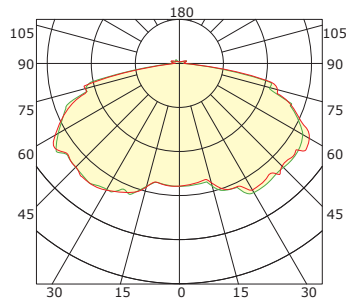

DIMENSION

unit: inch/mm

Net Weight:
27W: 3.615lb
40W: 4.166lb

Net Weight:
60W: 5.070lb

PHOTOMETRICS

Parking Garage

DLC Model NO.

SYSTEM WATTS	VOLTAGE	CCT	DLC NO.	DLC Classification
27W	120-277V	4000K	MCP0527W27V40K[D,B,W,SG][Blank,M]	Standard
	120-277V	5000K	MCP0527W27V50K[D,B,W,SG][Blank,M]	Standard
40W	120-277V	4000K	MCP0540W27V40K[D,B,W,SG][Blank,M]	Standard
	120-277V	5000K	MCP0540W27V50K[D,B,W,SG][Blank,M]	Standard
27W	120-277V	4000K	MCP0527W27V40K[D,B,W,SG][Blank,M][Blank,B][Blank,0-9 or A-Z or a-z]	Premium
	120-277V	4000K	MCP0527W27V40K[D,B,W,SG][Blank,M]D[Blank,B][Blank,0-9 or A-Z or a-z]	Premium
	120-277V	5000K	MCP0527W27V50K[D,B,W,SG][Blank,M][Blank,B][Blank,0-9 or A-Z or a-z]	Premium
	120-277V	5000K	MCP0527W27V50K[D,B,W,SG][Blank,M]D[Blank,B][Blank,0-9 or A-Z or a-z]	Premium
40W	120-277V	4000K	MCP0540W27V40K[D,B,W,SG][Blank,M][Blank,B][Blank,0-9 or A-Z or a-z]	Premium
	120-277V	4000K	MCP0540W27V40K[D,B,W,SG][Blank,M]D[Blank,B][Blank,0-9 or A-Z or a-z]	Premium
	347-480V	4000K	MCP0540W48V40K[D,B,W,SG][Blank,M][Blank,B][Blank,0-9 or A-Z or a-z]	Premium
	347-480V	4000K	MCP0540W48V40K[D,B,W,SG][Blank,M]D[Blank,B][Blank,0-9 or A-Z or a-z]	Premium
	120-277V	5000K	MCP0540W27V50K[D,B,W,SG][Blank,M][Blank,B][Blank,0-9 or A-Z or a-z]	Premium
	120-277V	5000K	MCP0540W27V50K[D,B,W,SG][Blank,M]D[Blank,B][Blank,0-9 or A-Z or a-z]	Premium
	347-480V	5000K	MCP0540W48V50K[D,B,W,SG][Blank,M][Blank,B][Blank,0-9 or A-Z or a-z]	Premium
	347-480V	5000K	MCP0540W48V50K[D,B,W,SG][Blank,M]D[Blank,B][Blank,0-9 or A-Z or a-z]	Premium
60W	120-277V	4000K	MCP0560W27V40K[D,B,W,SG][Blank,M][Blank,B][Blank,0-9 or A-Z or a-z]	Premium
	120-277V	4000K	MCP0560W27V40K[D,B,W,SG][Blank,M]D[Blank,B][Blank,0-9 or A-Z or a-z]	Premium
	347-480V	4000K	MCP0560W48V40K[D,B,W,SG][Blank,M][Blank,B][Blank,0-9 or A-Z or a-z]	Premium
	347-480V	4000K	MCP0560W48V40K[D,B,W,SG][Blank,M]D[Blank,B][Blank,0-9 or A-Z or a-z]	Premium
	120-277V	5000K	MCP0560W27V50K[D,B,W,SG][Blank,M][Blank,B][Blank,0-9 or A-Z or a-z]	Premium
	120-277V	5000K	MCP0560W27V50K[D,B,W,SG][Blank,M]D[Blank,B][Blank,0-9 or A-Z or a-z]	Premium
	347-480V	5000K	MCP0560W48V50K[D,B,W,SG][Blank,M][Blank,B][Blank,0-9 or A-Z or a-z]	Premium
	347-480V	5000K	MCP0560W48V50K[D,B,W,SG][Blank,M]D[Blank,B][Blank,0-9 or A-Z or a-z]	Premium