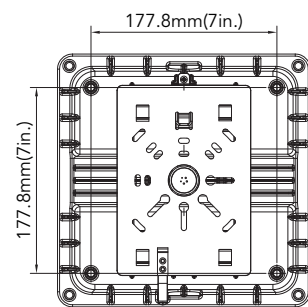

PERFORMANCE DATA

			4000K(70CRI)		5000K(70CRI)	
SYSTEM WATTS	PHOTOMETRY	VOLTAGE	LUMENS	LPW	LUMENS	LPW
27W	Parking Garage	120-277VAC	3750lm	139lm/W	3800lm	141lm/W
40W	Parking Garage	120-277VAC/347-480V	5350lm	134lm/W	5450lm	136lm/W
60W	Parking Garage	120-277VAC/347-480V	7800lm	130lm/W	8000lm	133lm/W

ELECTRICAL DATA

Number Of Drivers	Driver Current (mA)	Nominal Power (W)	INPUT VOLTAGE (V)	CURRENT (Amps)
1	670	27	120	0.23
		27	208	0.13
		27	240	0.11
		27	277	0.10
1	980	40	120	0.33
		40	208	0.19
		40	240	0.17
		40	277	0.14
	1020	40	347	0.12
		40	480	0.08
1	1500	60	120	0.50
		60	208	0.29
		60	240	0.25
		60	277	0.22
	1600	60	347	0.17
		60	480	0.13

DIMENSION

unit: inch/mm