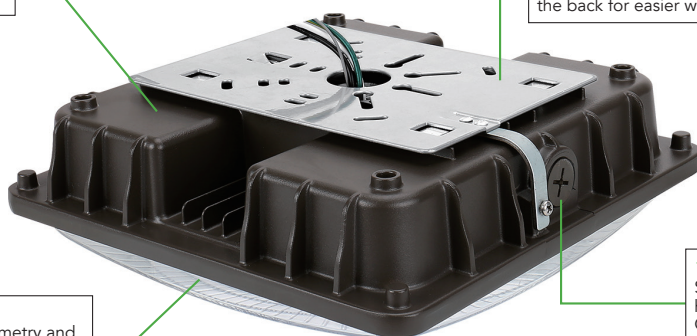

Applications:

Parking structures, storage areas, shopping area walkways, entryway, and low level security.

Features

- Sealed die-casting profile for indoor and outdoor applications.
- Voltage is 120-277V & 347-480V.
- Lumen output from 3750-8000lm with efficacy up to 139lm/W.
- Provide with a PIR sensor ideal for parking garage and optional for emergency battery.
- Replacing 100W MH-250W MH.
- Operating temperature is -40°C to 40°C (-40°F to 104°F).
- UL/cUL wet location listed and DLC qualified.

Housing

One piece die cast housing better waterproofing, suitable for both indoor and outdoor application.

Mounting Bracket

Suitable for J-BOX mounting, and easy for installation, also support pendant mounting, wires coming out from the back for easier wire connections.

PHOTOMETRY

Parking Garage Photometry and polycarbonate optical lens with heat resisting.

1/2inch threaded hole

Support wires coming from the hole for easier wire connections. Optional PIRsensor and Emergency Battery.