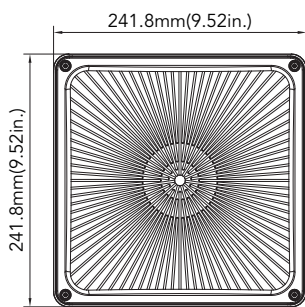

PERFORMANCE DATA

			4000K(70CRI)		5000K(70CRI)	
SYSTEM WATTS	PHOTOMETRY	VOLTAGE	LUMENS	LPW	LUMENS	LPW
27W	Parking Garage	120-277VAC	3750lm	139lm/W	3800lm	141lm/W
40W	Parking Garage	120-277VAC/347-480V	5350lm	134lm/W	5450lm	136lm/W
60W	Parking Garage	120-277VAC/347-480V	7800lm	130lm/W	8000lm	133lm/W

ELECTRICAL DATA

Number Of Drivers	Driver Current (mA)	Nominal Power (W)	INPUT VOLTAGE (V)	CURRENT (Amps)
1	670	27	120	0.23
		27	208	0.13
		27	240	0.11
		27	277	0.10
1	980	40	120	0.33
		40	208	0.19
		40	240	0.17
		40	277	0.14
	1020	40	347	0.12
		40	480	0.08
1	1500	60	120	0.50
		60	208	0.29
		60	240	0.25
		60	277	0.22
	1600	60	347	0.17
		60	480	0.13

DIMENSION

unit: inch/mm