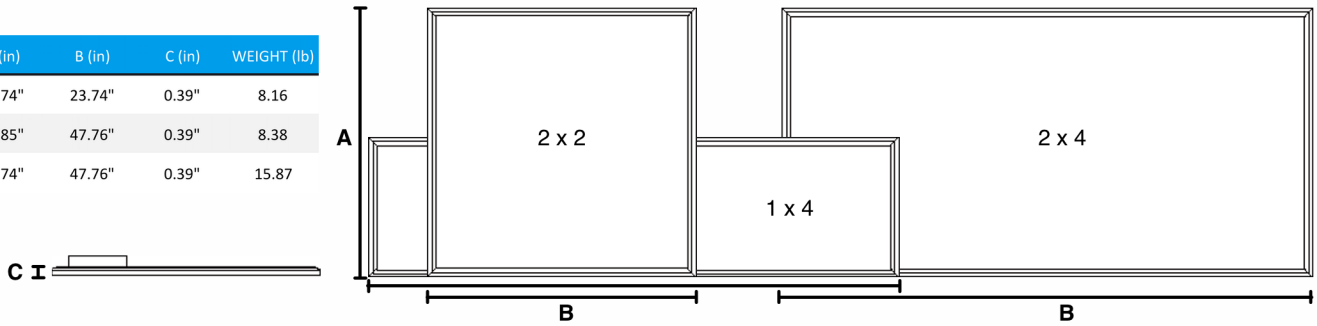

With an ultra-thin modern design for a gapless, zero light leakage bezel, the LPRF-series is ideal for offices and workspaces, classrooms and general lighting alike.

Specification & Technical Data (LPRF-Series | TrueColors + Wireless RF Edge-Lit Panel)

Ordering Information: LG = Low-Glare Precision Lens, NL = Standard Lens (i.e., LPRF22-40-LG for 40W, LPRF-Low-Glare Precision Lens Edge-Lit Panel).

Mechanical Drawing:

| MODEL Series | A (in) | B (in) | C (in) | WEIGHT (lb) |
|--------------|--------|--------|--------|-------------|
| LPRF22 | 23.74" | 23.74" | 0.39" | 8.16 |
| LPRF14 | 11.85" | 47.76" | 0.39" | 8.38 |
| LPRF24 | 23.74" | 47.76" | 0.39" | 15.87 |