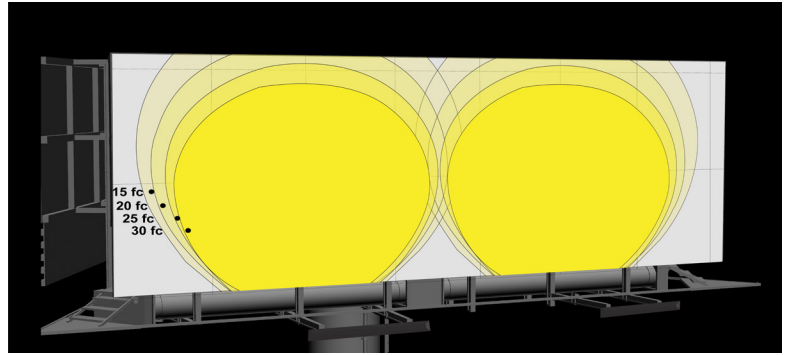

Lighting:

- LED: Lumileds Luxeon 3030 High Flux LED
- Total Lumens: 15300LM/ 15600LM
- Color Temperatures: 3000K/5000K
- Color Rendering Index: CRI ≥ 70
- Beam Angle: 90°

Applications:

- Ideal for Wall wash, sign, suspended outdoor/indoor lighting, small stadium and tracks

Other Models:

- 50W | 6500LM | LOHB-2FT-50W-30K
- 50W | 6700LM | LOHB-2FT-50W-50K

Photometrics: LOHB-4FT

BUG Rating: B4-U0-G1

Billboard Size: 10.5'x 36' Mounting Distance: 6'

Other Views:

Side View

Front View

Back View

Performance Table: LOHB-4FT

MODEL NO.	Wattage	Voltage	Lumens	Color Temp.	BUG Rating	LPW
LOHB-4FT-120W-30K	120W	120-277V	15300LM	3000K	B4-U0-G1	125
LOHB-4FT-120W-50K	120W	120-277V	15600LM	5000K	B4-U0-G1	125