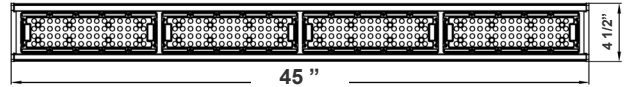

LOHB SERIES OUTDOOR LIGHTING

LOHB-4FT-120W-30K
LOHB-4FT-120W-50K

Selection:

Customer Name: _____

Project Name: _____

Note: _____

Type: _____

45"(L) x 3"(H) x 4 1/2"(W)

Technical Specifications

Electrical:

- Voltage: 120~277V; 50/60Hz AC
- THD: <20%
- Power Factor: >0.9
- Wattage: 120W
- Efficacy: 125 LPW

Mechanical:

- Die-cast Aluminum with Black Powder Coat Finish
- Removable 1/2" NPT Threaded Knuckles Included
- Cord Type: 3.2 SJTW 18/3 AWG cable
- Removable Half Shroud Included
- Operating Temp: -40°F to 104°F
- Rated life: 50,000 hrs
- Wet Location
- IP Rating: IP65