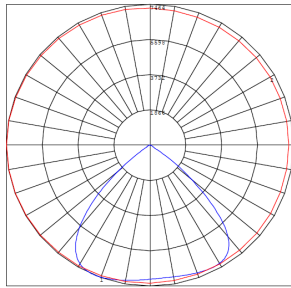

Other Models:

- 50W | 6500LM | LOHB-2FT-50W-30K
- 50W | 6700LM | LOHB-2FT-50W-50K

Photometrics: LOHB-4FT

BUG Rating: B4-U0-G1

Billboard Size: 10.5'x 36' Mounting Distance: 6'

Other Views:

Side View

Front View