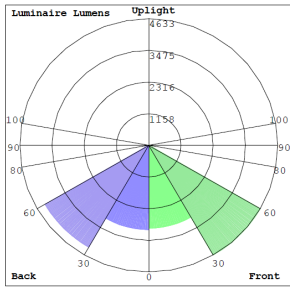

Lighting:

- LED: Lumileds Luxeon 3030 High Flux LED
- Total Lumens: 15300LM/ 15600LM
- Color Temperatures: 3000K/5000K
- Color Rendering Index: CRI ≥ 70
- Beam Angle: 90°

Applications:

- Ideal for Wall wash, sign, suspended outdoor/indoor lighting, small stadium and tracks

Other Models:

- 50W | 6500LM | LOHB-2FT-50W-30K
- 50W | 6700LM | LOHB-2FT-50W-50K

Photometrics: LOHB-4FT

BUG Rating: B4-U0-G1

Billboard Size: 10.5'x 36' Mounting Distance: 6'

Other Views:

Side View

Front View