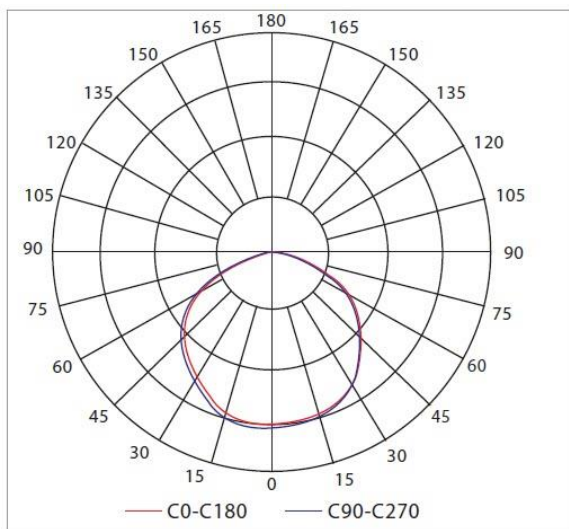

DIMENSIONS:

PHOTOMETRIC:

80W High Bay

LOC-SLHB-80W50K

INSTALLATION OPTIONS:

SPECIFICATIONS:

SPECIFICATION	Details
Model	LOC-SLHB-80W50K
Input Wattage (W)	80W
Lumens Delivered (LM)	12,000LM
Efficacy (LM/W)	150LM/W
CRI	70
Lifespan	50,000 hours
Color Temperature	5,000K
Wattage Equivalent	175W – 250W HID
Dimmable	Yes
IP Rating	IP65
Beam Angle	120
Input Voltage	AC120-277V
Power Factor	0.92
Housing	Aluminum
Lens	Clear
Mounting	Hook Mount or Bracket
Size	9.84" x 6.25"
Weight	5.73 lbs
THD	15%
Certification	
Operating Temperature	-40°C to 50°C
Environment	Outdoor
Warranty	5 years limited