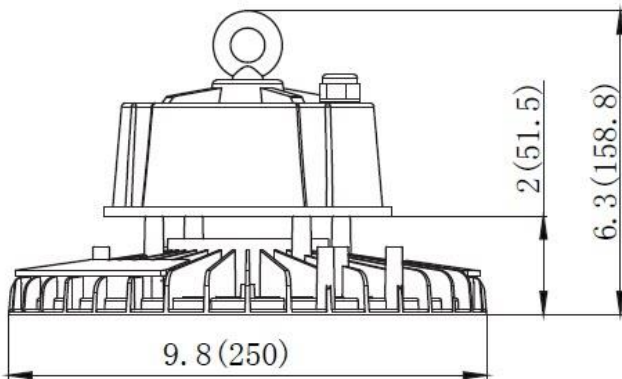

DIMENSIONS:

PHOTOMETRIC:

80W High Bay

LOC-SLHB-80W50K

INSTALLATION OPTIONS:

SPECIFICATIONS:

SPECIFICATION	Details
Model	LOC-SLHB-80W50K
Input Wattage (W)	80W
Lumens Delivered (LM)	12,000LM
Efficacy (LM/W)	150LM/W
CRI	70
Lifespan	50,000 hours
Color Temperature	5,000K
Wattage Equivalent	175W – 250W HID
Dimmable	Yes
IP Rating	IP65
Beam Angle	120
Input Voltage	AC120-277V
Power Factor	0.92
Housing	Aluminum
Lens	Clear
Mounting	Hook Mount or Bracket
Size	9.84" x 6.25"
Weight	5.73 lbs
THD	15%
Certification	
Operating Temperature	-40°C to 50°C
Environment	Outdoor
Warranty	5 years limited