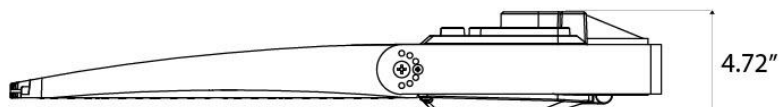

160W / 200W / 240W / 320W

MODEL	QUANTITY	WEIGHT	UPC CODE
LOC-RGAL-MW(75/100/120/150)50KD-T3LV	1	8.25lbs	00810050941327
LOC-RGAL-MW(160/200/240/320)50KD-T3LV	1	15.25lbs	00810050941723
LOC-RGAL-MW(75/100/120/150)50KD-T3HV	1	8.25lbs	00810050942782
LOC-RGAL-MW(160/200/240/320)50KD-T3HV	1	15.25lbs	00810050942775
LOC-RGAL-MW(75/100/120/150)MCCT(30/40/50)D-T3LV	1	8.25lbs	00810050941709
LOC-RGAL-MW(160/200/240/320)MCCT(30/40/50)D-T3LV	1	15.25lbs	00810050942768