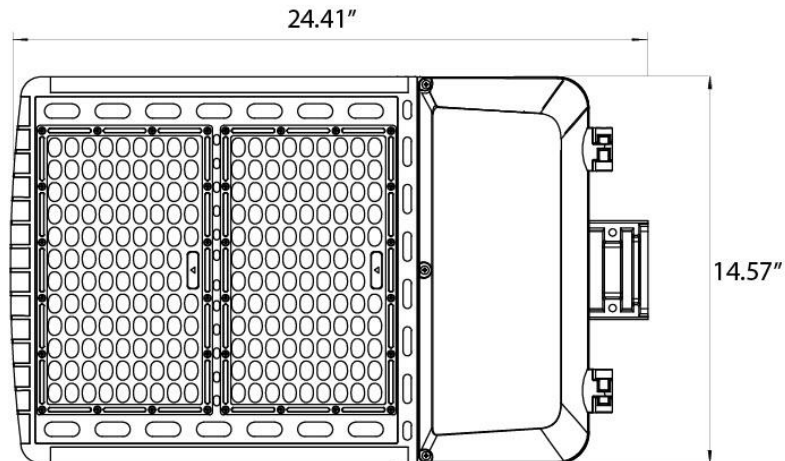

MEASUREMENTS

75W / 100W / 120W / 150W

160W / 200W / 240W / 320W

MODEL	QUANTITY	WEIGHT	UPC CODE
LOC-RGAL-MW(75/100/120/150)50KD-T3LV	1	8.25lbs	00810050941327
LOC-RGAL-MW(160/200/240/320)50KD-T3LV	1	15.25lbs	00810050941723
LOC-RGAL-MW(75/100/120/150)50KD-T3HV	1	8.25lbs	00810050942782
LOC-RGAL-MW(160/200/240/320)50KD-T3HV	1	15.25lbs	00810050942775
LOC-RGAL-MW(75/100/120/150)MCCT(30/40/50)D-T3LV	1	8.25lbs	00810050941709
LOC-RGAL-MW(160/200/240/320)MCCT(30/40/50)D-T3LV	1	15.25lbs	00810050942768