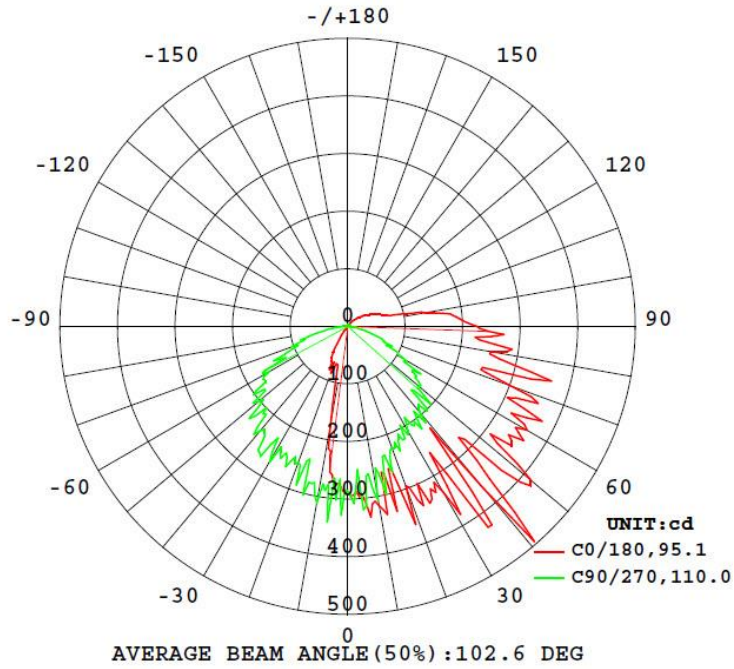

Series	Wattage	Color Temperature
LOC-MWP-MW	8W 10W 15W 25W	3000K 4000K 5000K

MEASUREMENTS

MODEL	QUANTITY	WEIGHT	UPC CODE
LOC-MWP-MW(8/10/15/25)MCCT(30/40/50)	1	2.10 lbs	00810050941587
LOC-MWP-MW(8/10/15/25)MCCT(30/40/50) (white color)	1	2.10 lbs	00810050941594

8W

10W

Flux out: 690.2 lm

Note: The Curves indicate the illuminated area and the average illumination when the luminaire is at different distance.

15W

Note: The Curves indicate the illuminated area and the average illumination when the luminaire is at different distance.

25W

Note: The Curves indicate the illuminated area and the average illumination when the luminaire is at different distance.