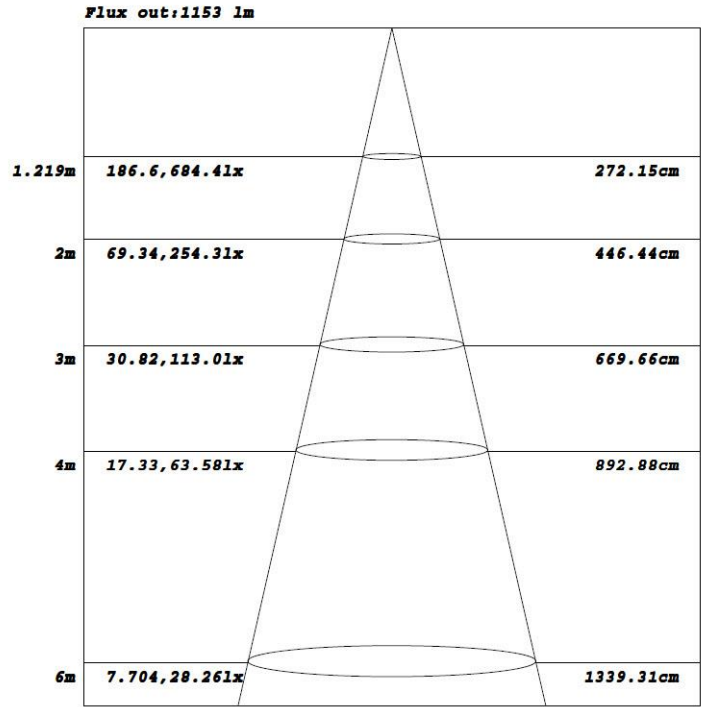

Series	Wattage	Color Temperature
LOC-MWP-MW	8W 10W 15W 25W	3000K 4000K 5000K

MEASUREMENTS

MODEL	QUANTITY	WEIGHT	UPC CODE
LOC-MWP-MW(8/10/15/25)MCCT(30/40/50)	1	2.10 lbs	00810050941587
LOC-MWP-MW(8/10/15/25)MCCT(30/40/50) (white color)	1	2.10 lbs	00810050941594

8W

10W

Flux out: 690.2 lm

Note: The Curves indicate the illuminated area and the average illumination when the luminaire is at different distance.

15W

Note: The Curves indicate the illuminated area and the average illumination when the luminaire is at different distance.

25W

Note: The Curves indicate the illuminated area and the average illumination when the luminaire is at different distance.