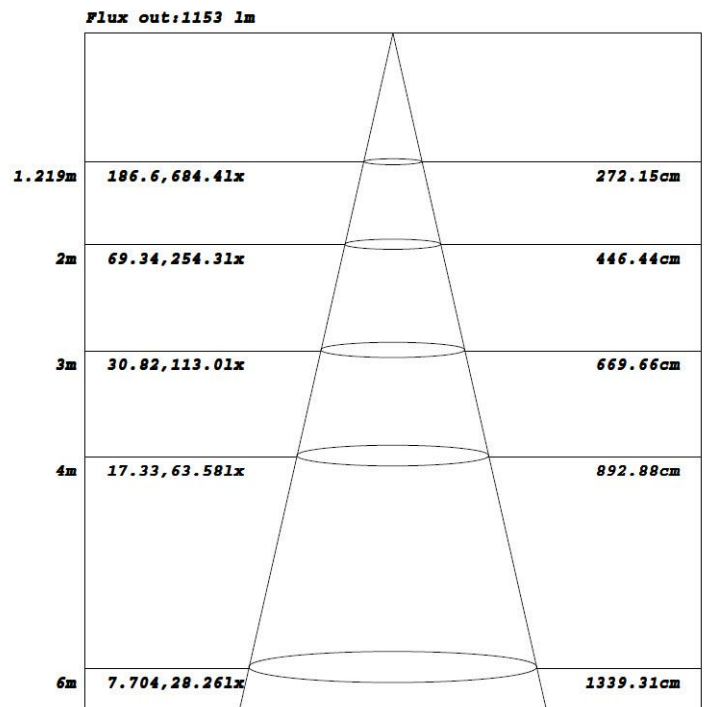

Series	Wattage	Color Temperature
LOC-MWP-MW	8W 10W 15W 25W	3000K 4000K 5000K

MEASUREMENTS

MODEL	QUANTITY	WEIGHT	UPC CODE
LOC-MWP-MW(8/10/15/25)MCCT(30/40/50)	1	2.10 lbs	00810050941587
LOC-MWP-MW(8/10/15/25)MCCT(30/40/50) (white color)	1	2.10 lbs	00810050941594

8W

10W

Flux out: 690.2 lm

Note: The Curves indicate the illuminated area and the average illumination when the luminaire is at different distance.

15W

Note: The Curves indicate the illuminated area and the average illumination when the luminaire is at different distance.

25W

Note: The Curves indicate the illuminated area and the average illumination when the luminaire is at different distance.