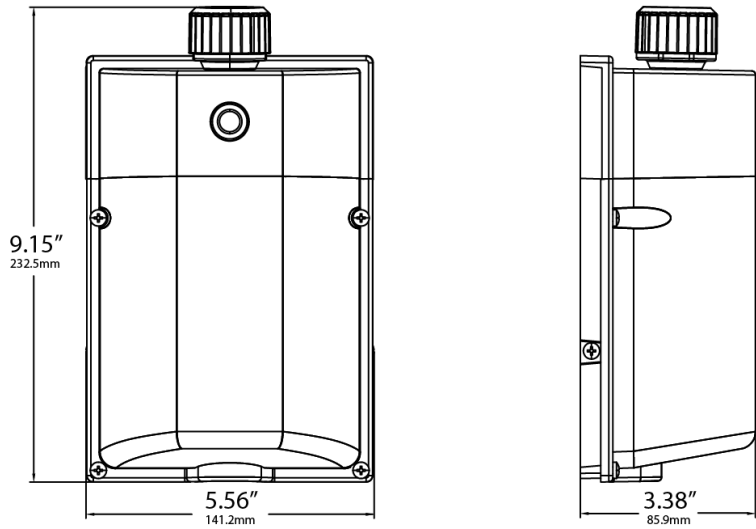

ELECTRICAL:

Available as 120-277V input. -20°C to 50°C, -4°F to 122°F

INSTALLATION & MOUNTING:

Wall Mounting with quick mount back plate for easy installation.

CONTROLS & DIMMING:

Photocell included.

MODEL NUMBER	WATTAGE	LUMENS	EFFICACY	CRI	POWER FACTOR	THD	REPLACES
LOC-MWP-MW(8/10/15/25)MCCT(30/40/50)	8W	1,040LM	130LM/W	75	0.9	20%	30W - 50W HID
LOC-MWP-MW(8/10/15/25)MCCT(30/40/50)	10W	1,300LM	130LM/W	75	0.9	20%	30W - 50W HID
LOC-MWP-MW(8/10/15/25)MCCT(30/40/50)	15W	1,950LM	130LM/W	75	0.9	20%	30W - 50W HID
LOC-MWP-MW(8/10/15/25)MCCT(30/40/50)	25W	3,250LM	130LM/W	75	0.9	20%	30W - 50W HID

Series	Wattage	Color Temperature
LOC-MWP-MW	8W 10W 15W 25W	3000K 4000K 5000K

MEASUREMENTS

MODEL	QUANTITY	WEIGHT	UPC CODE
LOC-MWP-MW(8/10/15/25)MCCT(30/40/50)	1	2.10 lbs	00810050941587
LOC-MWP-MW(8/10/15/25)MCCT(30/40/50) (white color)	1	2.10 lbs	00810050941594

8W

10W

Flux out: 690.2 lm

Note: The Curves indicate the illuminated area and the average illumination when the luminaire is at different distance.

15W

Note: The Curves indicate the illuminated area and the average illumination when the luminaire is at different distance.

25W

Note: The Curves indicate the illuminated area and the average illumination when the luminaire is at different distance.