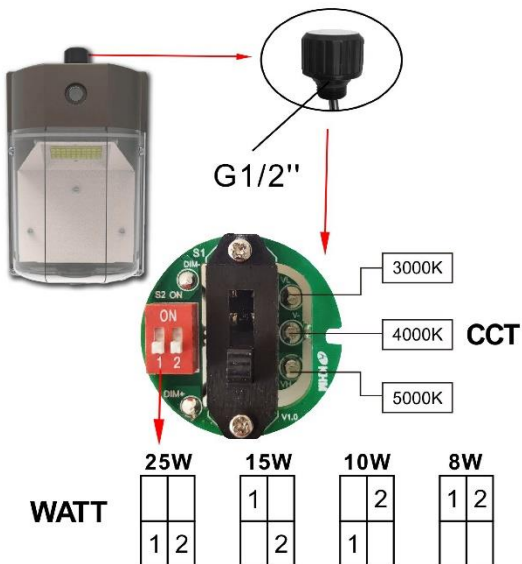

Series	Wattage	Color Temperature
LOC-MWP-MW	8W 10W 15W 25W	3000K 4000K 5000K

MEASUREMENTS

MODEL	QUANTITY	WEIGHT	UPC CODE
LOC-MWP-MW(8/10/15/25)MCCT(30/40/50)	1	2.10 lbs	00810050941587
LOC-MWP-MW(8/10/15/25)MCCT(30/40/50) (white color)	1	2.10 lbs	00810050941594