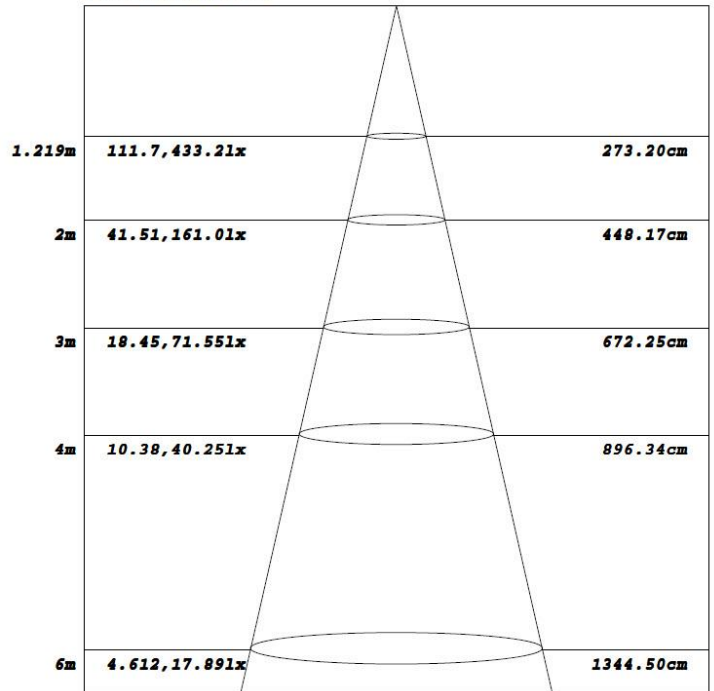

Series	Wattage	Color Temperature
LOC-MWP-MW	8W 10W 15W 25W	3000K 4000K 5000K

MEASUREMENTS

MODEL	QUANTITY	WEIGHT	UPC CODE
LOC-MWP-MW(8/10/15/25)MCCT(30/40/50)	1	2.10 lbs	00810050941587
LOC-MWP-MW(8/10/15/25)MCCT(30/40/50) (white color)	1	2.10 lbs	00810050941594

8W

10W

Flux out: 690.2 lm

Note: The Curves indicate the illuminated area and the average illumination when the luminaire is at different distance.

15W

Note: The Curves indicate the illuminated area and the average illumination when the luminaire is at different distance.

25W

Note: The Curves indicate the illuminated area and the average illumination when the luminaire is at different distance.