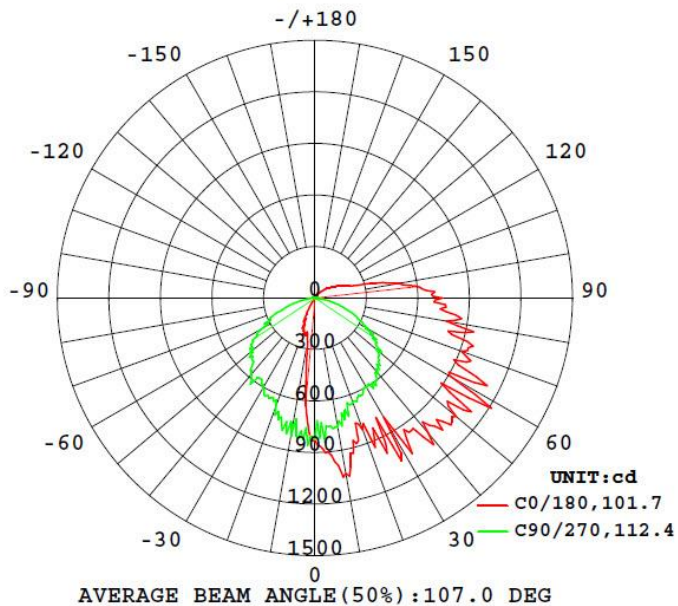

Series	Wattage	Color Temperature
LOC-MWP-MW	8W 10W 15W 25W	3000K 4000K 5000K

MEASUREMENTS

MODEL	QUANTITY	WEIGHT	UPC CODE
LOC-MWP-MW(8/10/15/25)MCCT(30/40/50)	1	2.10 lbs	00810050941587
LOC-MWP-MW(8/10/15/25)MCCT(30/40/50) (white color)	1	2.10 lbs	00810050941594

8W

10W

Flux out: 690.2 lm

Note: The Curves indicate the illuminated area and the average illumination when the luminaire is at different distance.

15W

Note: The Curves indicate the illuminated area and the average illumination when the luminaire is at different distance.

25W

Note: The Curves indicate the illuminated area and the average illumination when the luminaire is at different distance.