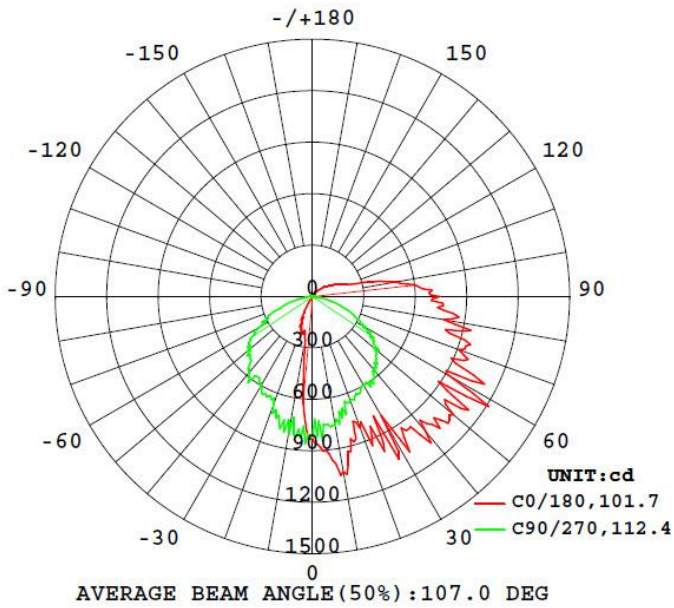

Series	Wattage	Color Temperature
LOC-MWP-MW	8W 10W 15W 25W	3000K 4000K 5000K

MEASUREMENTS

MODEL	QUANTITY	WEIGHT	UPC CODE
LOC-MWP-MW(8/10/15/25)MCCT(30/40/50)	1	2.10 lbs	00810050941587
LOC-MWP-MW(8/10/15/25)MCCT(30/40/50) (white color)	1	2.10 lbs	00810050941594

8W

10W

Flux out: 690.2 lm

Note: The Curves indicate the illuminated area and the average illumination when the luminaire is at different distance.

15W

Note: The Curves indicate the illuminated area and the average illumination when the luminaire is at different distance.

25W

Note: The Curves indicate the illuminated area and the average illumination when the luminaire is at different distance.