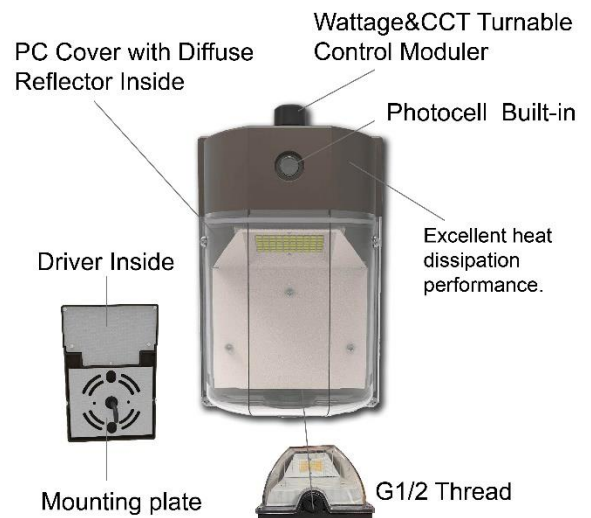

Series	Wattage	Color Temperature
LOC-MWP-MW	8W 10W 15W 25W	3000K 4000K 5000K

MEASUREMENTS

MODEL	QUANTITY	WEIGHT	UPC CODE
LOC-MWP-MW(8/10/15/25)MCCT(30/40/50)	1	2.10 lbs	00810050941587
LOC-MWP-MW(8/10/15/25)MCCT(30/40/50) (white color)	1	2.10 lbs	00810050941594