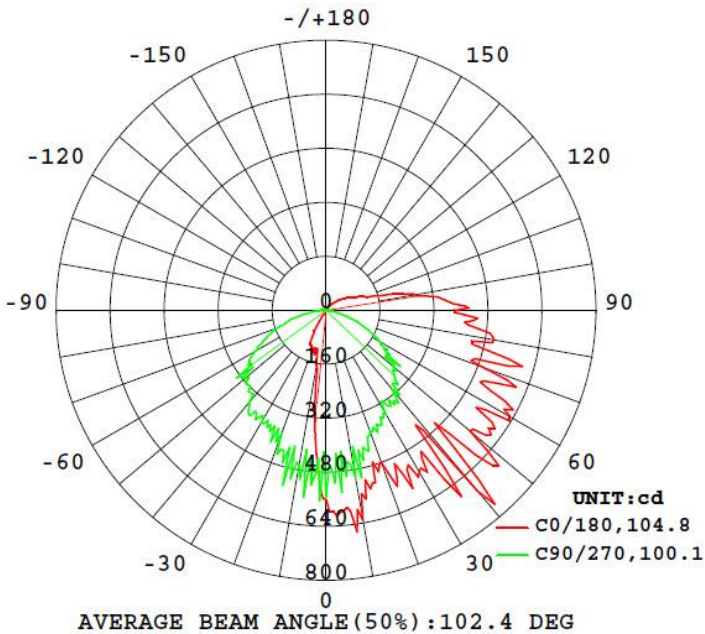

Series	Wattage	Color Temperature
LOC-MWP-MW	8W 10W 15W 25W	3000K 4000K 5000K

MEASUREMENTS

MODEL	QUANTITY	WEIGHT	UPC CODE
LOC-MWP-MW(8/10/15/25)MCCT(30/40/50)	1	2.10 lbs	00810050941587
LOC-MWP-MW(8/10/15/25)MCCT(30/40/50) (white color)	1	2.10 lbs	00810050941594

8W

10W

Flux out: 690.2 lm

Note: The Curves indicate the illuminated area and the average illumination when the luminaire is at different distance.

15W

Note: The Curves indicate the illuminated area and the average illumination when the luminaire is at different distance.

25W

Note: The Curves indicate the illuminated area and the average illumination when the luminaire is at different distance.