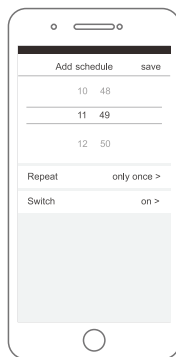

① Adding Devices

② Configure when light flashing

③ on-off or dimming option

④ Setting time

More options for group scene automation control