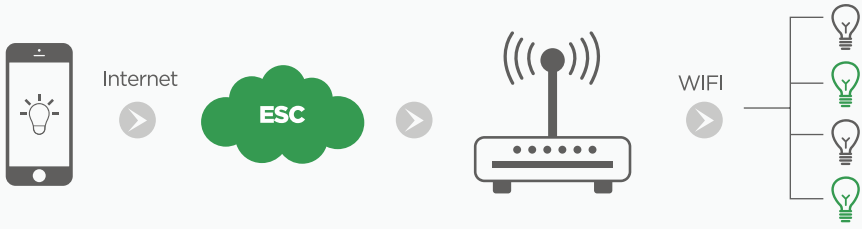

② Configure when light flashing

③ on-off or dimming option

④ Setting time

More options for group scene automation control

## How wifi control interface works