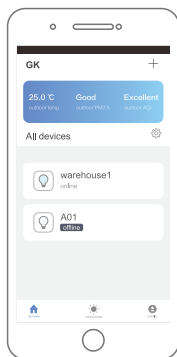

① Adding Devices

② Configure when light flashing

③ on-off or dimming option

④ Setting time

More options for group scene automation control