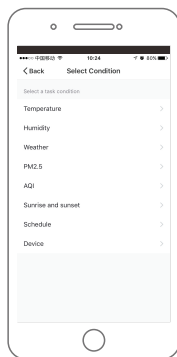

① Adding Devices

② Configure when light flashing

③ on-off or dimming option

④ Setting time

More options for group scene automation control