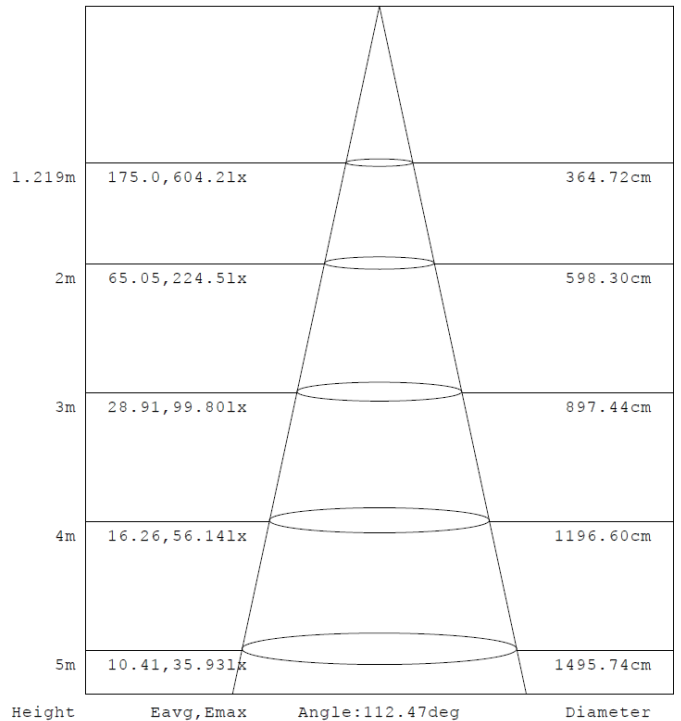

2FT 20W

Flux out:1546 lm

Note: The Curves indicate the illuminated area and the average illumination when the luminaire is at different distance.

2FT 25W

Flux out:1884 lm

Note: The Curves indicate the illuminated area and the average illumination when the luminaire is at different distance.

2FT 30W

Flux out: 2225 lm

Note: The Curves indicate the illuminated area and the average illumination when the luminaire is at different distance.

4FT 25W

Flux out: 2673 lm

Note: The Curves indicate the illuminated area and the average illumination when the luminaire is at different distance.

4FT 35W

Flux out:1471 lm

Note: The Curves indicate the illuminated area and the average illumination when the luminaire is at different distance.

4FT 50W

Flux out:1866 lm

Note: The Curves indicate the illuminated area and the average illumination when the luminaire is at different distance.

PHOTOMETRIC DATA

8FT 60W

Flux out: 2208 lm

Note: The Curves indicate the illuminated area and the average illumination when the luminaire is at different distance.

8FT 75W

Flux out: 2713 lm

Note: The Curves indicate the illuminated area and the average illumination when the luminaire is at different distance.