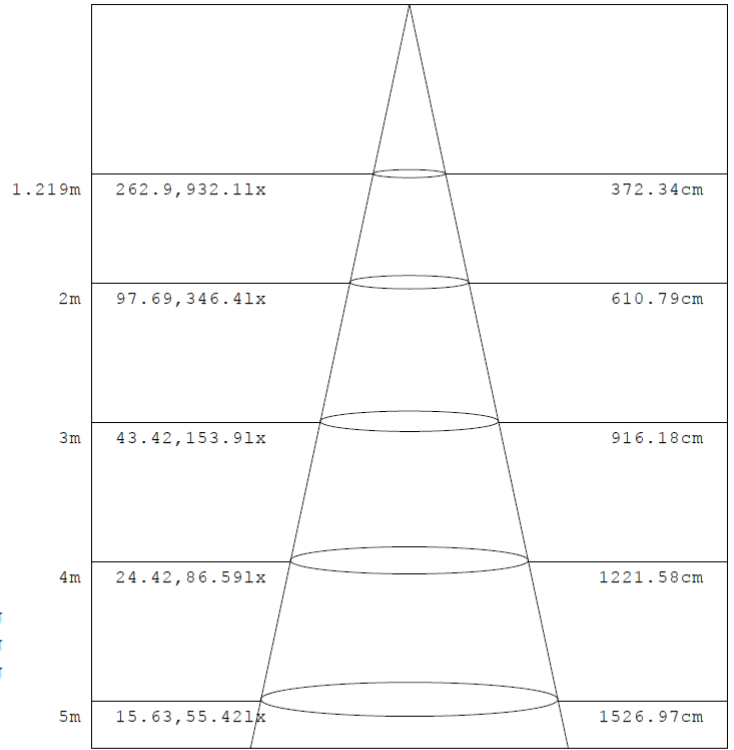

2FT 30W

Flux out: 2225 lm

Note: The Curves indicate the illuminated area and the average illumination when the luminaire is at different distance.

4FT 25W

Flux out: 2673 lm

Note: The Curves indicate the illuminated area and the average illumination when the luminaire is at different distance.

4FT 35W

Flux out:1471 lm

Note: The Curves indicate the illuminated area and the average illumination when the luminaire is at different distance.

4FT 50W

Flux out:1866 lm

Note: The Curves indicate the illuminated area and the average illumination when the luminaire is at different distance.

PHOTOMETRIC DATA

8FT 60W

Flux out: 2208 lm

Note: The Curves indicate the illuminated area and the average illumination when the luminaire is at different distance.

8FT 75W

Flux out: 2713 lm

Note: The Curves indicate the illuminated area and the average illumination when the luminaire is at different distance.

PHOTOMETRIC DATA

8FT 90W

Flux out: 2911 lm

Note: The Curves indicate the illuminated area and the average illumination when the luminaire is at different distance.

MOUNTING OPTIONS

Surface Mount

Recessed Mount