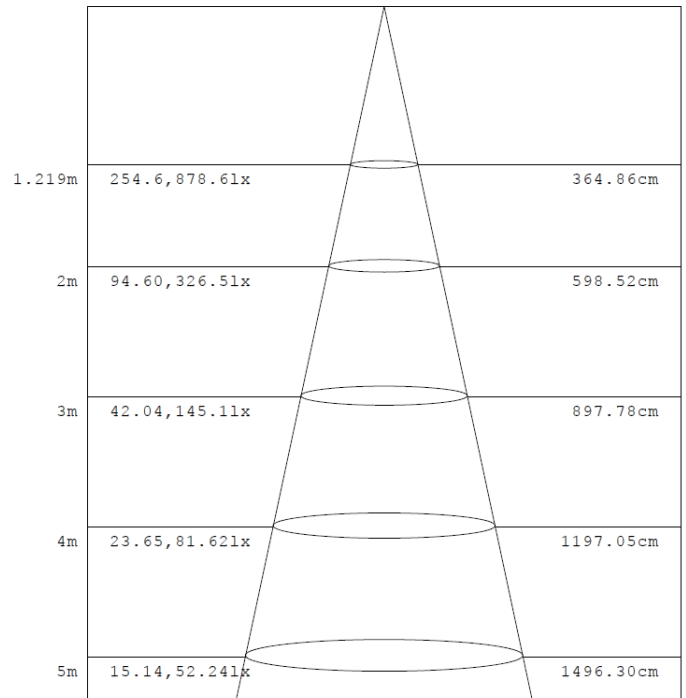

2FT 20W

Flux out:1546 lm

Note: The Curves indicate the illuminated area and the average illumination when the luminaire is at different distance.

2FT 25W

Flux out:1884 lm

Note: The Curves indicate the illuminated area and the average illumination when the luminaire is at different distance.

4FT 35W

Flux out:1471 lm

Note: The Curves indicate the illuminated area and the average illumination when the luminaire is at different distance.

4FT 50W

Flux out:1866 lm

Note: The Curves indicate the illuminated area and the average illumination when the luminaire is at different distance.

PHOTOMETRIC DATA

8FT 60W

Flux out: 2208 lm

Note: The Curves indicate the illuminated area and the average illumination when the luminaire is at different distance.

8FT 75W

Flux out: 2713 lm

Note: The Curves indicate the illuminated area and the average illumination when the luminaire is at different distance.

PHOTOMETRIC DATA

8FT 90W

Flux out: 2911 lm

Note: The Curves indicate the illuminated area and the average illumination when the luminaire is at different distance.

MOUNTING OPTIONS

Surface Mount

Recessed Mount