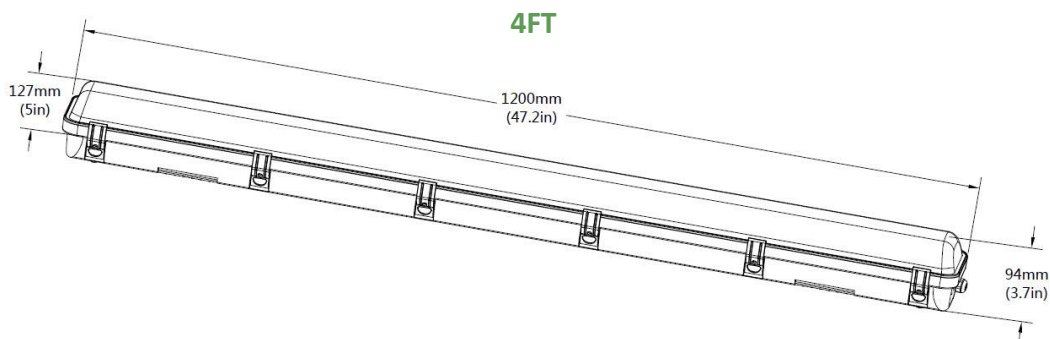

INSTALLATION & MOUNTING:

Surface mount or suspension mount.

CONTROLS & DIMMING:

0-10V dimming comes standard. Suitable for use with LED dimmers. Auxiliary 12V output.

MODEL NUMBER	SIZE	WATTAGE	LUMENS	EFFICACY	CRI	POWER FACTOR	THD	REPLACES
LOC-2FTVT-MW(20/25/30)MCCT(35/40/50)	2FT	20W	2,600LM	130LM/W	>80	0.9	15%	2 17W LED tube
LOC-2FTVT-MW(20/25/30)MCCT(35/40/50)	2FT	25W	3,250LM	130LM/W	>80	0.9	15%	2 17W LED tube
LOC-2FTVT-MW(20/25/30)MCCT(35/40/50)	2FT	30W	3,900LM	130LM/W	>80	0.9	15%	2 32W LED tube
LOC-4FTVT-MW(25/35/50)MCCT(35/40/50)	4FT	25W	3,250LM	130LM/W	>80	0.9	15%	2 17W LED tube
LOC-4FTVT-MW(25/35/50)MCCT(35/40/50)	4FT	35W	4,550LM	130LM/W	>80	0.9	15%	2 17W LED tube
LOC-4FTVT-MW(20/25/50)MCCT(35/40/50)	4FT	50W	6,500LM	130LM/W	>80	0.9	15%	2 32W LED tube
LOC-8FTVT-MW(60/75/90)MCCT(35/40/50)	8FT	60W	7,800LM	130LM/W	>80	0.9	15%	2 32W LED tube
LOC-8FTVT-MW(60/75/90)MCCT(35/40/50)	8FT	75W	9,750LM	130LM/W	>80	0.9	15%	4 32W or 2 59W LED tube
LOC-8FTVT-MW(60/75/90)MCCT(35/40/50)	8FT	90W	11,700LM	130LM/W	>80	0.9	15%	4 32W or 2 59W LED tube

Series	Size	2FT Wattage	4FT Wattage	8FT Wattage	Color Temperature
LOC-2FTVT	2FT	20W	25W	60W	3500K
LOC-4FTVT	4FT	25W	35W	75W	4000K
LOC-8FTVT	8FT	30W	50W	90W	5000K

MEASUREMENTS

MODEL	QUANTITY	WEIGHT	UPC CODE
LOC-2FTVT-MW(20/25/30)MCCT(35/40/50)	1	lbs	00815586029716
LOC-4FTVT-MW(25/35/50)MCCT(35/40/50)	1	lbs	00815586029709
LOC-8FTVT-MW(60/75/90)MCCT(35/40/50)	1	lbs	00815586029723