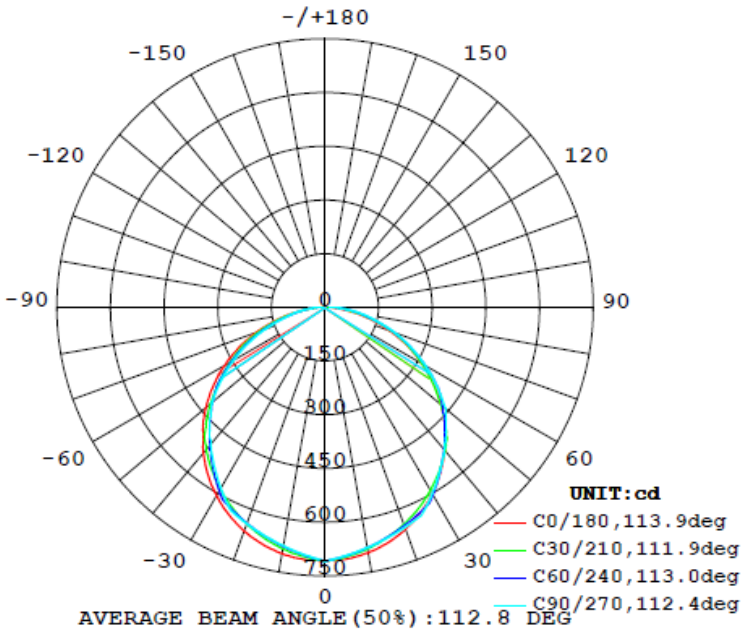

2FT 20W

Flux out:1546 lm

Note: The Curves indicate the illuminated area and the average illumination when the luminaire is at different distance.

2FT 25W

Flux out:1884 lm

Note: The Curves indicate the illuminated area and the average illumination when the luminaire is at different distance.

2FT 30W

Flux out: 2225 lm

Note: The Curves indicate the illuminated area and the average illumination when the luminaire is at different distance.

4FT 25W

Flux out: 2673 lm

Note: The Curves indicate the illuminated area and the average illumination when the luminaire is at different distance.

4FT 35W

Flux out:1471 lm

Note: The Curves indicate the illuminated area and the average illumination when the luminaire is at different distance.

4FT 50W

Flux out:1866 lm

Note: The Curves indicate the illuminated area and the average illumination when the luminaire is at different distance.

PHOTOMETRIC DATA

8FT 60W

Flux out: 2208 lm

Note: The Curves indicate the illuminated area and the average illumination when the luminaire is at different distance.

8FT 75W

Flux out: 2713 lm

Note: The Curves indicate the illuminated area and the average illumination when the luminaire is at different distance.