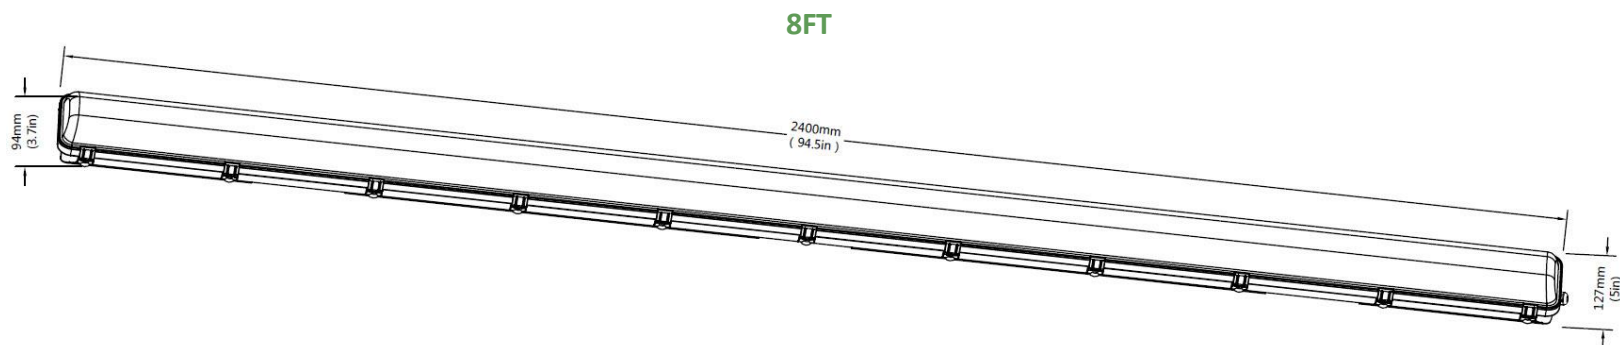

INSTALLATION & MOUNTING:

Surface mount or suspension mount.

CONTROLS & DIMMING:

0-10V dimming comes standard. Suitable for use with LED dimmers. Auxiliary 12V output.

MODEL NUMBER	SIZE	WATTAGE	LUMENS	EFFICACY	CRI	POWER FACTOR	THD	REPLACES
LOC-2FTVT-MW(20/25/30)MCCT(35/40/50)	2FT	20W	2,600LM	130LM/W	>80	0.9	15%	2 17W LED tube
LOC-2FTVT-MW(20/25/30)MCCT(35/40/50)	2FT	25W	3,250LM	130LM/W	>80	0.9	15%	2 17W LED tube
LOC-2FTVT-MW(20/25/30)MCCT(35/40/50)	2FT	30W	3,900LM	130LM/W	>80	0.9	15%	2 32W LED tube
LOC-4FTVT-MW(25/35/50)MCCT(35/40/50)	4FT	25W	3,250LM	130LM/W	>80	0.9	15%	2 17W LED tube
LOC-4FTVT-MW(25/35/50)MCCT(35/40/50)	4FT	35W	4,550LM	130LM/W	>80	0.9	15%	2 17W LED tube
LOC-4FTVT-MW(20/25/50)MCCT(35/40/50)	4FT	50W	6,500LM	130LM/W	>80	0.9	15%	2 32W LED tube
LOC-8FTVT-MW(60/75/90)MCCT(35/40/50)	8FT	60W	7,800LM	130LM/W	>80	0.9	15%	2 32W LED tube
LOC-8FTVT-MW(60/75/90)MCCT(35/40/50)	8FT	75W	9,750LM	130LM/W	>80	0.9	15%	4 32W or 2 59W LED tube
LOC-8FTVT-MW(60/75/90)MCCT(35/40/50)	8FT	90W	11,700LM	130LM/W	>80	0.9	15%	4 32W or 2 59W LED tube

Series	Size	2FT Wattage	4FT Wattage	8FT Wattage	Color Temperature
LOC-2FTVT	2FT	20W	25W	60W	3500K
LOC-4FTVT	4FT	25W	35W	75W	4000K
LOC-8FTVT	8FT	30W	50W	90W	5000K

MEASUREMENTS

MODEL	QUANTITY	WEIGHT	UPC CODE
LOC-2FTVT-MW(20/25/30)MCCT(35/40/50)	1	lbs	00815586029716
LOC-4FTVT-MW(25/35/50)MCCT(35/40/50)	1	lbs	00815586029709
LOC-8FTVT-MW(60/75/90)MCCT(35/40/50)	1	lbs	00815586029723