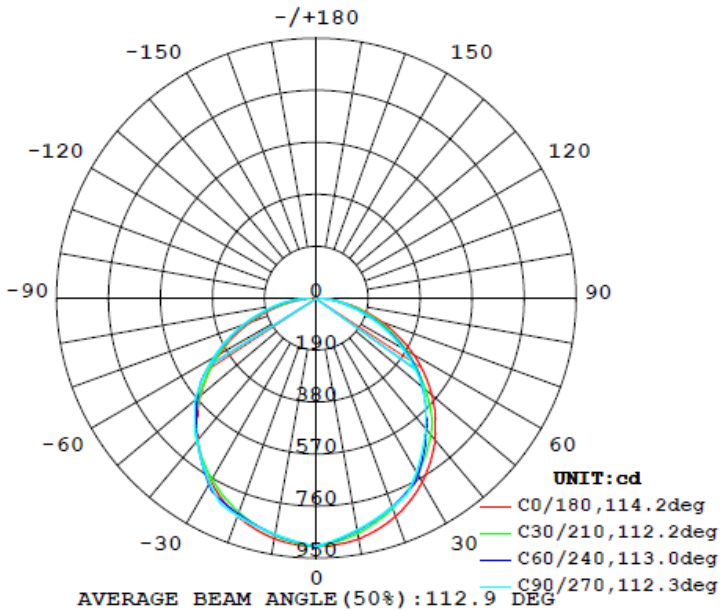

2FT 20W

Flux out:1546 lm

Note: The Curves indicate the illuminated area and the average illumination when the luminaire is at different distance.

2FT 25W

Flux out:1884 lm

Note: The Curves indicate the illuminated area and the average illumination when the luminaire is at different distance.

2FT 30W

Flux out: 2225 lm

Note: The Curves indicate the illuminated area and the average illumination when the luminaire is at different distance.

4FT 25W

Flux out: 2673 lm

Note: The Curves indicate the illuminated area and the average illumination when the luminaire is at different distance.

4FT 35W

Flux out:1471 lm

Note: The Curves indicate the illuminated area and the average illumination when the luminaire is at different distance.

4FT 50W

Flux out:1866 lm

Note: The Curves indicate the illuminated area and the average illumination when the luminaire is at different distance.

PHOTOMETRIC DATA

8FT 60W

Flux out: 2208 lm

Note: The Curves indicate the illuminated area and the average illumination when the luminaire is at different distance.

8FT 75W

Flux out: 2713 lm

Note: The Curves indicate the illuminated area and the average illumination when the luminaire is at different distance.