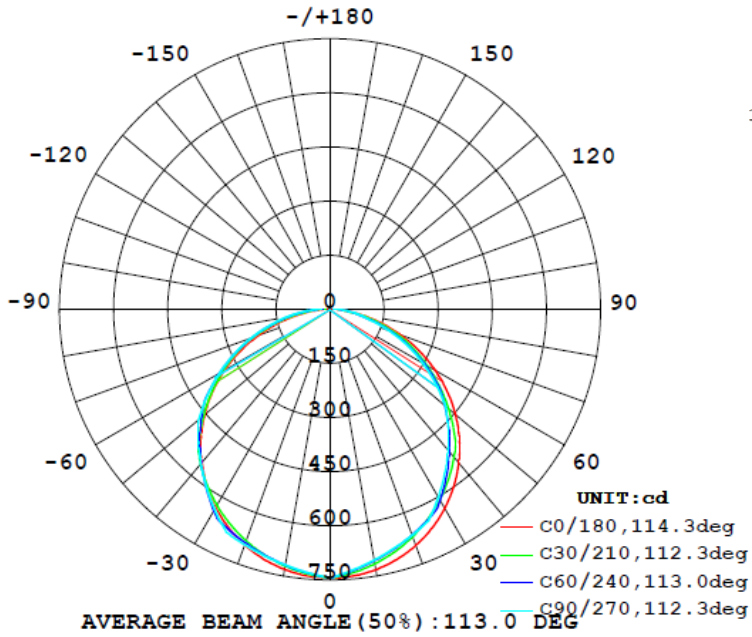

2FT 20W

Flux out:1546 lm

Note: The Curves indicate the illuminated area and the average illumination when the luminaire is at different distance.

2FT 25W

Flux out:1884 lm

Note: The Curves indicate the illuminated area and the average illumination when the luminaire is at different distance.

2FT 30W

Flux out: 2225 lm

Note: The Curves indicate the illuminated area and the average illumination when the luminaire is at different distance.

4FT 25W

Flux out: 2673 lm

Note: The Curves indicate the illuminated area and the average illumination when the luminaire is at different distance.

4FT 35W

Flux out:1471 lm

Note: The Curves indicate the illuminated area and the average illumination when the luminaire is at different distance.

4FT 50W

Flux out:1866 lm

Note: The Curves indicate the illuminated area and the average illumination when the luminaire is at different distance.

PHOTOMETRIC DATA

8FT 60W

Flux out: 2208 lm

Note: The Curves indicate the illuminated area and the average illumination when the luminaire is at different distance.

8FT 75W

Flux out: 2713 lm

Note: The Curves indicate the illuminated area and the average illumination when the luminaire is at different distance.