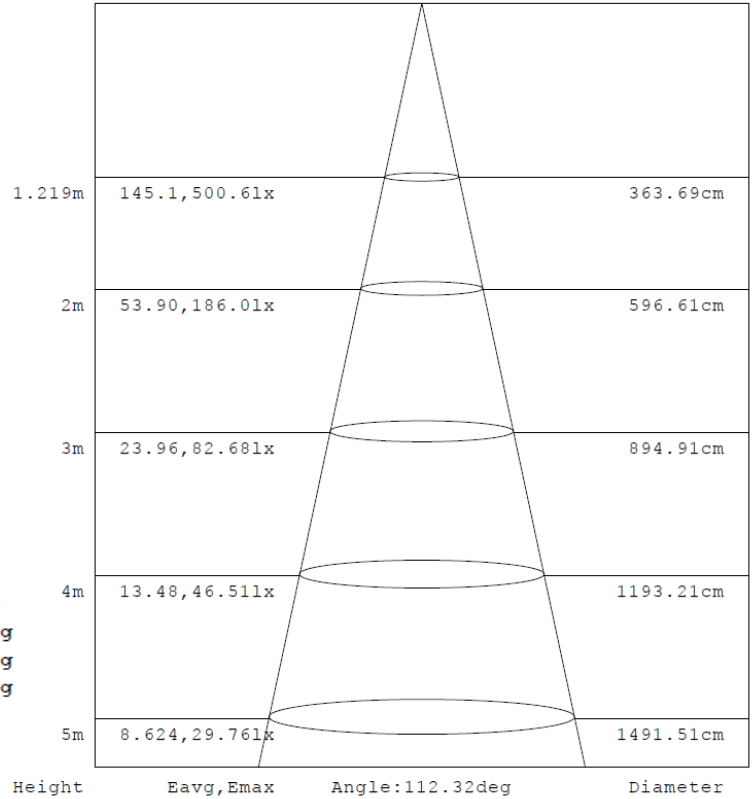

Series	Size	2FT Wattage	4FT Wattage	8FT Wattage	Color Temperature
LOC-2FTVT	2FT	20W	25W	60W	3500K
LOC-4FTVT	4FT	25W	35W	75W	4000K
LOC-8FTVT	8FT	30W	50W	90W	5000K

MEASUREMENTS

MODEL	QUANTITY	WEIGHT	UPC CODE
LOC-2FTVT-MW(20/25/30)MCCT(35/40/50)	1	lbs	00815586029716
LOC-4FTVT-MW(25/35/50)MCCT(35/40/50)	1	lbs	00815586029709
LOC-8FTVT-MW(60/75/90)MCCT(35/40/50)	1	lbs	00815586029723

2FT 20W

Flux out:1546 lm

Note: The Curves indicate the illuminated area and the average illumination when the luminaire is at different distance.

2FT 25W

Flux out:1884 lm

Note: The Curves indicate the illuminated area and the average illumination when the luminaire is at different distance.

2FT 30W

Flux out: 2225 lm

Note: The Curves indicate the illuminated area and the average illumination when the luminaire is at different distance.

4FT 25W

Flux out: 2673 lm

Note: The Curves indicate the illuminated area and the average illumination when the luminaire is at different distance.

4FT 35W

Flux out:1471 lm

Note: The Curves indicate the illuminated area and the average illumination when the luminaire is at different distance.

4FT 50W

Flux out:1866 lm

Note: The Curves indicate the illuminated area and the average illumination when the luminaire is at different distance.