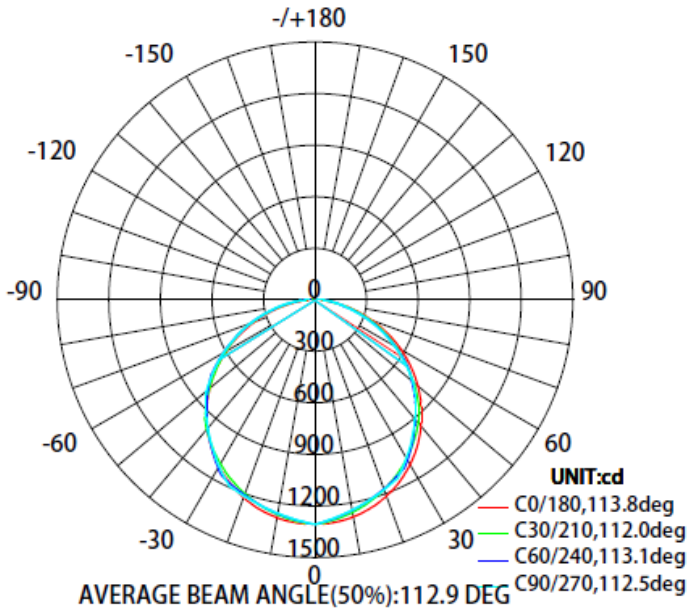

2FT 20W

Flux out:1546 lm

Note: The Curves indicate the illuminated area and the average illumination when the luminaire is at different distance.

2FT 25W

Flux out:1884 lm

Note: The Curves indicate the illuminated area and the average illumination when the luminaire is at different distance.

2FT 30W

Flux out: 2225 lm

Note: The Curves indicate the illuminated area and the average illumination when the luminaire is at different distance.

4FT 25W

Flux out: 2673 lm

Note: The Curves indicate the illuminated area and the average illumination when the luminaire is at different distance.

4FT 35W

Flux out:1471 lm

Note: The Curves indicate the illuminated area and the average illumination when the luminaire is at different distance.

4FT 50W

Flux out:1866 lm

Note: The Curves indicate the illuminated area and the average illumination when the luminaire is at different distance.

PHOTOMETRIC DATA

8FT 60W

Flux out: 2208 lm

Note: The Curves indicate the illuminated area and the average illumination when the luminaire is at different distance.

8FT 75W

Flux out: 2713 lm

Note: The Curves indicate the illuminated area and the average illumination when the luminaire is at different distance.