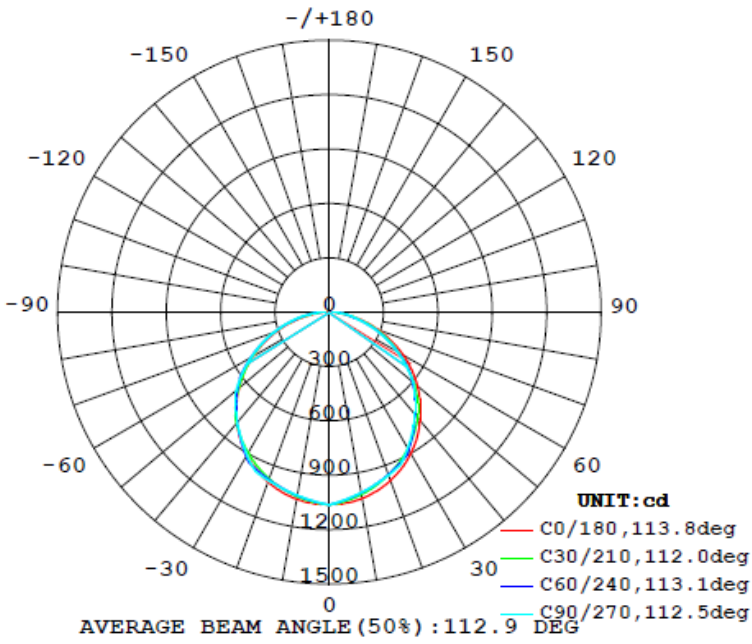

2FT 20W

Flux out:1546 lm

Note: The Curves indicate the illuminated area and the average illumination when the luminaire is at different distance.

2FT 25W

Flux out:1884 lm

Note: The Curves indicate the illuminated area and the average illumination when the luminaire is at different distance.

2FT 30W

Flux out: 2225 lm

Note: The Curves indicate the illuminated area and the average illumination when the luminaire is at different distance.

4FT 25W

Flux out: 2673 lm

Note: The Curves indicate the illuminated area and the average illumination when the luminaire is at different distance.

4FT 35W

Flux out:1471 lm

Note: The Curves indicate the illuminated area and the average illumination when the luminaire is at different distance.

4FT 50W

Flux out:1866 lm

Note: The Curves indicate the illuminated area and the average illumination when the luminaire is at different distance.

PHOTOMETRIC DATA

8FT 60W

Flux out: 2208 lm

Note: The Curves indicate the illuminated area and the average illumination when the luminaire is at different distance.

8FT 75W

Flux out: 2713 lm

Note: The Curves indicate the illuminated area and the average illumination when the luminaire is at different distance.