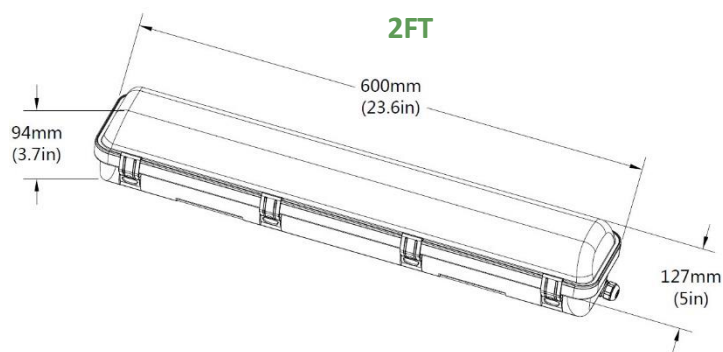

INSTALLATION & MOUNTING:

Surface mount or suspension mount.

CONTROLS & DIMMING:

0-10V dimming comes standard. Suitable for use with LED dimmers. Auxiliary 12V output.

MODEL NUMBER	SIZE	WATTAGE	LUMENS	EFFICACY	CRI	POWER FACTOR	THD	REPLACES
LOC-2FTVT-MW(20/25/30)MCCT(35/40/50)	2FT	20W	2,600LM	130LM/W	>80	0.9	15%	2 17W LED tube
LOC-2FTVT-MW(20/25/30)MCCT(35/40/50)	2FT	25W	3,250LM	130LM/W	>80	0.9	15%	2 17W LED tube
LOC-2FTVT-MW(20/25/30)MCCT(35/40/50)	2FT	30W	3,900LM	130LM/W	>80	0.9	15%	2 32W LED tube
LOC-4FTVT-MW(25/35/50)MCCT(35/40/50)	4FT	25W	3,250LM	130LM/W	>80	0.9	15%	2 17W LED tube
LOC-4FTVT-MW(25/35/50)MCCT(35/40/50)	4FT	35W	4,550LM	130LM/W	>80	0.9	15%	2 17W LED tube
LOC-4FTVT-MW(20/25/50)MCCT(35/40/50)	4FT	50W	6,500LM	130LM/W	>80	0.9	15%	2 32W LED tube
LOC-8FTVT-MW(60/75/90)MCCT(35/40/50)	8FT	60W	7,800LM	130LM/W	>80	0.9	15%	2 32W LED tube
LOC-8FTVT-MW(60/75/90)MCCT(35/40/50)	8FT	75W	9,750LM	130LM/W	>80	0.9	15%	4 32W or 2 59W LED tube
LOC-8FTVT-MW(60/75/90)MCCT(35/40/50)	8FT	90W	11,700LM	130LM/W	>80	0.9	15%	4 32W or 2 59W LED tube

Series	Size	2FT Wattage	4FT Wattage	8FT Wattage	Color Temperature
LOC-2FTVT	2FT	20W	25W	60W	3500K
LOC-4FTVT	4FT	25W	35W	75W	4000K
LOC-8FTVT	8FT	30W	50W	90W	5000K

MEASUREMENTS

MODEL	QUANTITY	WEIGHT	UPC CODE
LOC-2FTVT-MW(20/25/30)MCCT(35/40/50)	1	lbs	00815586029716
LOC-4FTVT-MW(25/35/50)MCCT(35/40/50)	1	lbs	00815586029709
LOC-8FTVT-MW(60/75/90)MCCT(35/40/50)	1	lbs	00815586029723