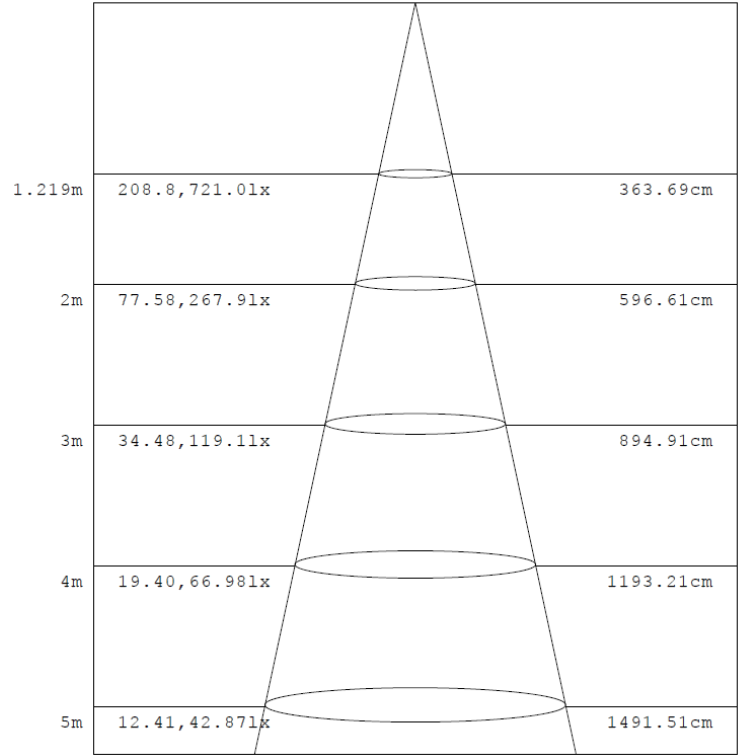

2FT 20W

Flux out:1546 lm

Note: The Curves indicate the illuminated area and the average illumination when the luminaire is at different distance.

2FT 25W

Flux out:1884 lm

Note: The Curves indicate the illuminated area and the average illumination when the luminaire is at different distance.

2FT 30W

Flux out: 2225 lm

Note: The Curves indicate the illuminated area and the average illumination when the luminaire is at different distance.

4FT 25W

Flux out: 2673 lm

Note: The Curves indicate the illuminated area and the average illumination when the luminaire is at different distance.

4FT 35W

Flux out:1471 lm

Note: The Curves indicate the illuminated area and the average illumination when the luminaire is at different distance.

4FT 50W

Flux out:1866 lm

Note: The Curves indicate the illuminated area and the average illumination when the luminaire is at different distance.

PHOTOMETRIC DATA

8FT 60W

Flux out: 2208 lm

Note: The Curves indicate the illuminated area and the average illumination when the luminaire is at different distance.

8FT 75W

Flux out: 2713 lm

Note: The Curves indicate the illuminated area and the average illumination when the luminaire is at different distance.