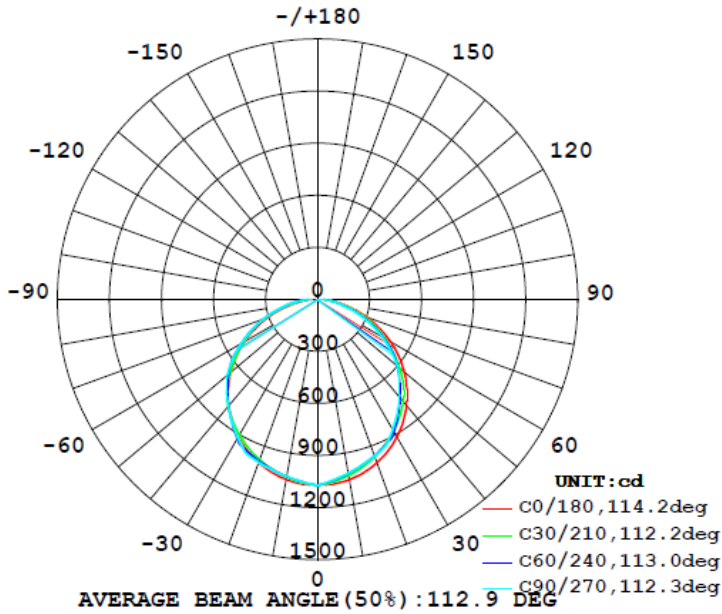

2FT 20W

Flux out:1546 lm

Note: The Curves indicate the illuminated area and the average illumination when the luminaire is at different distance.

2FT 25W

Flux out:1884 lm

Note: The Curves indicate the illuminated area and the average illumination when the luminaire is at different distance.

2FT 30W

Flux out: 2225 lm

Note: The Curves indicate the illuminated area and the average illumination when the luminaire is at different distance.

4FT 25W

Flux out: 2673 lm

Note: The Curves indicate the illuminated area and the average illumination when the luminaire is at different distance.

4FT 35W

Flux out:1471 lm

Note: The Curves indicate the illuminated area and the average illumination when the luminaire is at different distance.

4FT 50W

Flux out:1866 lm

Note: The Curves indicate the illuminated area and the average illumination when the luminaire is at different distance.

PHOTOMETRIC DATA

8FT 60W

Flux out: 2208 lm

Note: The Curves indicate the illuminated area and the average illumination when the luminaire is at different distance.

8FT 75W

Flux out: 2713 lm

Note: The Curves indicate the illuminated area and the average illumination when the luminaire is at different distance.