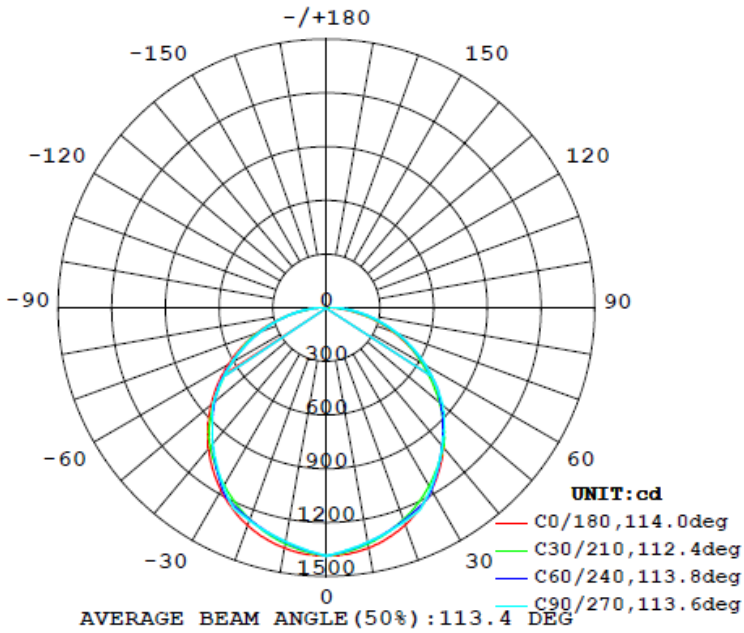

PHOTOMETRIC DATA

8FT 90W

Flux out: 2911 lm

Note: The Curves indicate the illuminated area and the average illumination when the luminaire is at different distance.