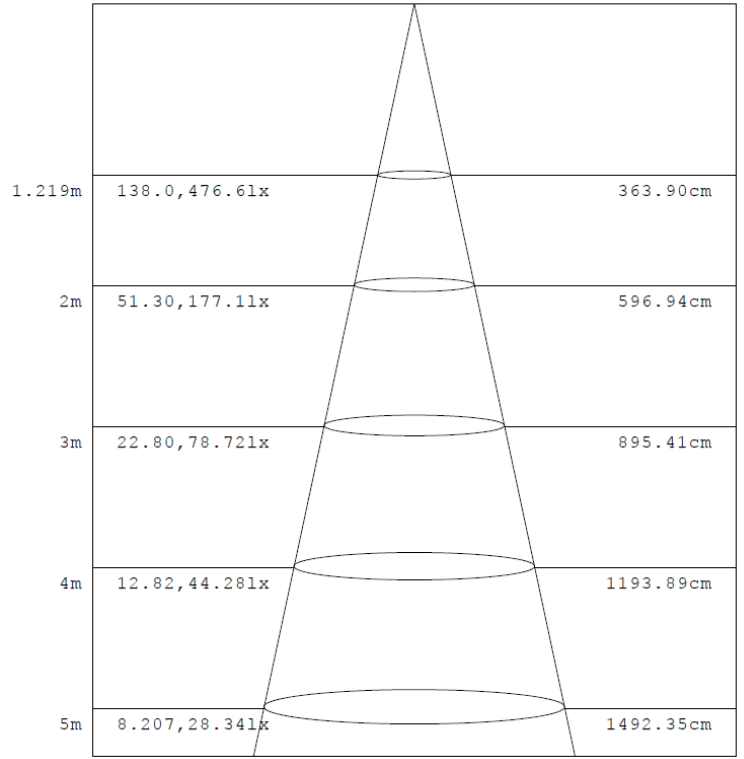

2FT 20W

Flux out:1546 lm

Note: The Curves indicate the illuminated area and the average illumination when the luminaire is at different distance.

2FT 25W

Flux out:1884 lm

Note: The Curves indicate the illuminated area and the average illumination when the luminaire is at different distance.

2FT 30W

Flux out: 2225 lm

Note: The Curves indicate the illuminated area and the average illumination when the luminaire is at different distance.

4FT 25W

Flux out: 2673 lm

Note: The Curves indicate the illuminated area and the average illumination when the luminaire is at different distance.

4FT 35W

Flux out:1471 lm

Note: The Curves indicate the illuminated area and the average illumination when the luminaire is at different distance.

4FT 50W

Flux out:1866 lm

Note: The Curves indicate the illuminated area and the average illumination when the luminaire is at different distance.

PHOTOMETRIC DATA

8FT 60W

Flux out: 2208 lm

Note: The Curves indicate the illuminated area and the average illumination when the luminaire is at different distance.

8FT 75W

Flux out: 2713 lm

Note: The Curves indicate the illuminated area and the average illumination when the luminaire is at different distance.