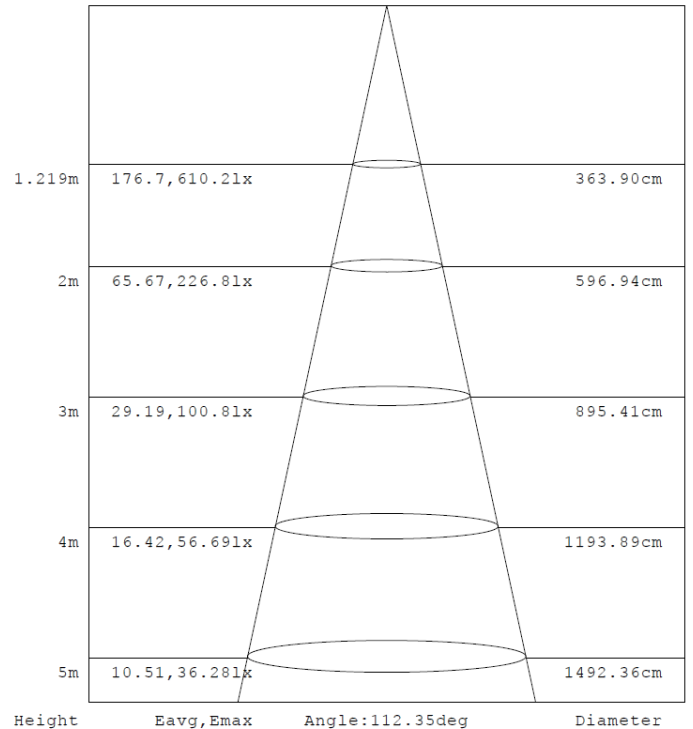

2FT 20W

Flux out:1546 lm

Note: The Curves indicate the illuminated area and the average illumination when the luminaire is at different distance.

2FT 25W

Flux out:1884 lm

Note: The Curves indicate the illuminated area and the average illumination when the luminaire is at different distance.

2FT 30W

Flux out: 2225 lm

Note: The Curves indicate the illuminated area and the average illumination when the luminaire is at different distance.

4FT 25W

Flux out: 2673 lm

Note: The Curves indicate the illuminated area and the average illumination when the luminaire is at different distance.

4FT 35W

Flux out:1471 lm

Note: The Curves indicate the illuminated area and the average illumination when the luminaire is at different distance.

4FT 50W

Flux out:1866 lm

Note: The Curves indicate the illuminated area and the average illumination when the luminaire is at different distance.

PHOTOMETRIC DATA

8FT 60W

Flux out: 2208 lm

Note: The Curves indicate the illuminated area and the average illumination when the luminaire is at different distance.

8FT 75W

Flux out: 2713 lm

Note: The Curves indicate the illuminated area and the average illumination when the luminaire is at different distance.