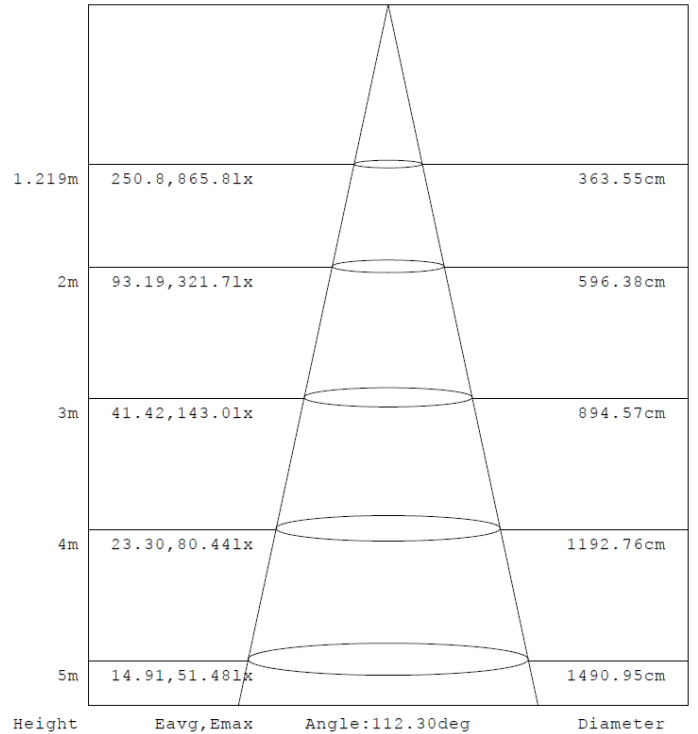

2FT 20W

Flux out:1546 lm

Note: The Curves indicate the illuminated area and the average illumination when the luminaire is at different distance.

2FT 25W

Flux out:1884 lm

Note: The Curves indicate the illuminated area and the average illumination when the luminaire is at different distance.

2FT 30W

Flux out: 2225 lm

Note: The Curves indicate the illuminated area and the average illumination when the luminaire is at different distance.

4FT 25W

Flux out: 2673 lm

Note: The Curves indicate the illuminated area and the average illumination when the luminaire is at different distance.

4FT 35W

Flux out:1471 lm

Note: The Curves indicate the illuminated area and the average illumination when the luminaire is at different distance.

4FT 50W

Flux out:1866 lm

Note: The Curves indicate the illuminated area and the average illumination when the luminaire is at different distance.

PHOTOMETRIC DATA

8FT 60W

Flux out: 2208 lm

Note: The Curves indicate the illuminated area and the average illumination when the luminaire is at different distance.

8FT 75W

Flux out: 2713 lm

Note: The Curves indicate the illuminated area and the average illumination when the luminaire is at different distance.