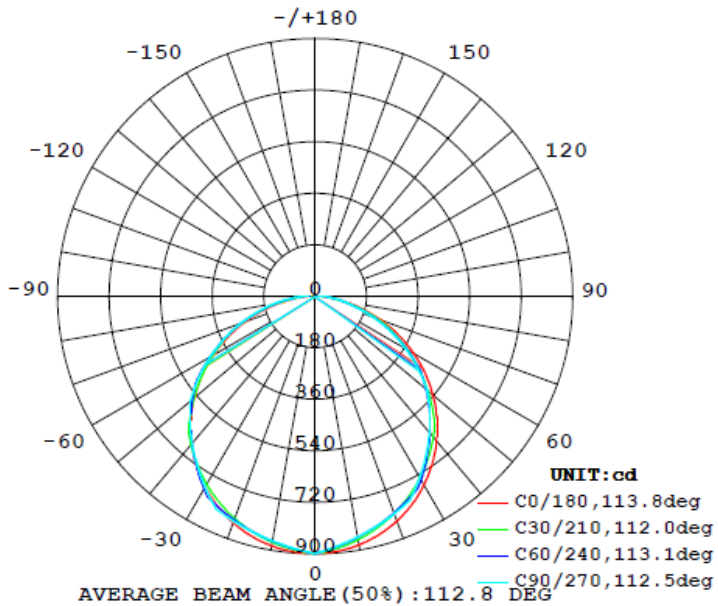

2FT 20W

Flux out:1546 lm

Note: The Curves indicate the illuminated area and the average illumination when the luminaire is at different distance.

2FT 25W

Flux out:1884 lm

Note: The Curves indicate the illuminated area and the average illumination when the luminaire is at different distance.

2FT 30W

Flux out: 2225 lm

Note: The Curves indicate the illuminated area and the average illumination when the luminaire is at different distance.

4FT 25W

Flux out: 2673 lm

Note: The Curves indicate the illuminated area and the average illumination when the luminaire is at different distance.

4FT 35W

Flux out:1471 lm

Note: The Curves indicate the illuminated area and the average illumination when the luminaire is at different distance.

4FT 50W

Flux out:1866 lm

Note: The Curves indicate the illuminated area and the average illumination when the luminaire is at different distance.

PHOTOMETRIC DATA

8FT 60W

Flux out: 2208 lm

Note: The Curves indicate the illuminated area and the average illumination when the luminaire is at different distance.

8FT 75W

Flux out: 2713 lm

Note: The Curves indicate the illuminated area and the average illumination when the luminaire is at different distance.