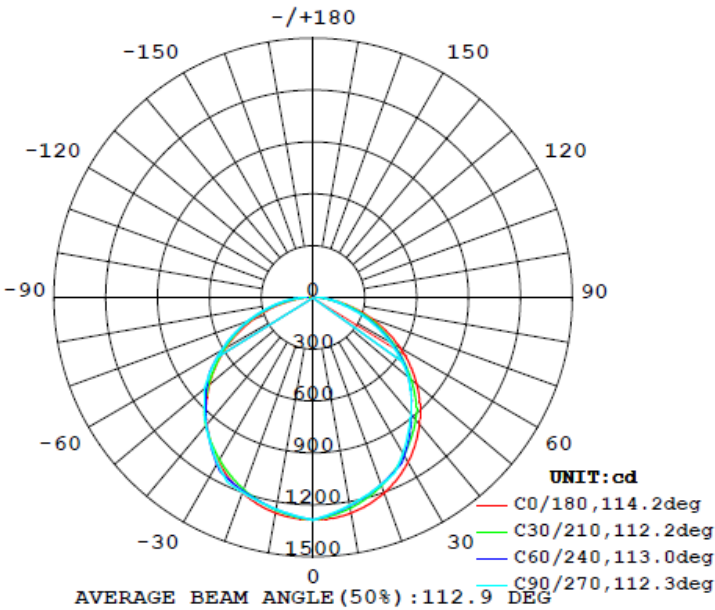

2FT 20W

Flux out:1546 lm

Note: The Curves indicate the illuminated area and the average illumination when the luminaire is at different distance.

2FT 25W

Flux out:1884 lm

Note: The Curves indicate the illuminated area and the average illumination when the luminaire is at different distance.

2FT 30W

Flux out: 2225 lm

Note: The Curves indicate the illuminated area and the average illumination when the luminaire is at different distance.

4FT 25W

Flux out: 2673 lm

Note: The Curves indicate the illuminated area and the average illumination when the luminaire is at different distance.

4FT 35W

Flux out:1471 lm

Note: The Curves indicate the illuminated area and the average illumination when the luminaire is at different distance.

4FT 50W

Flux out:1866 lm

Note: The Curves indicate the illuminated area and the average illumination when the luminaire is at different distance.

PHOTOMETRIC DATA

8FT 60W

Flux out: 2208 lm

Note: The Curves indicate the illuminated area and the average illumination when the luminaire is at different distance.

8FT 75W

Flux out: 2713 lm

Note: The Curves indicate the illuminated area and the average illumination when the luminaire is at different distance.