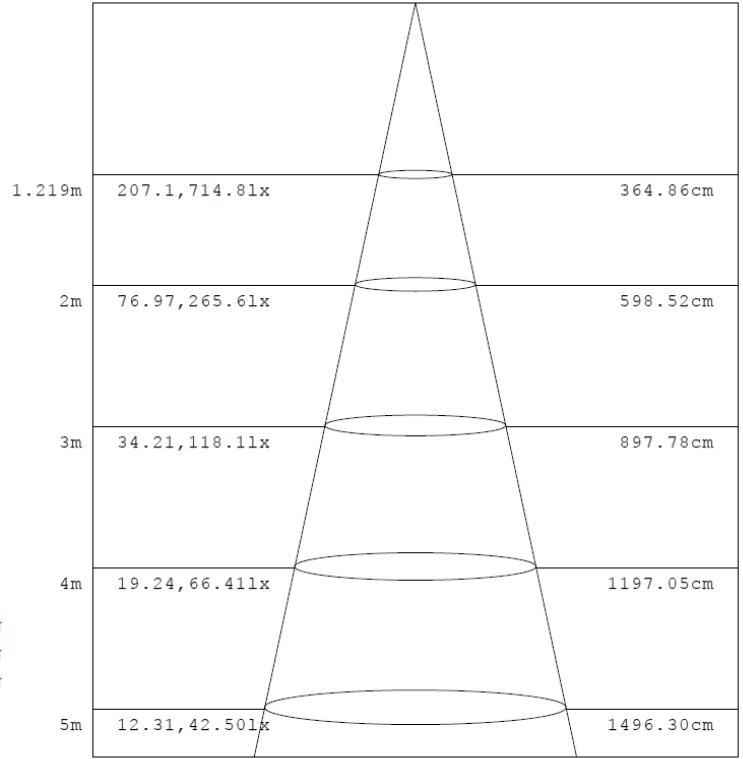

2FT 20W

Flux out:1546 lm

Note: The Curves indicate the illuminated area and the average illumination when the luminaire is at different distance.

2FT 25W

Flux out:1884 lm

Note: The Curves indicate the illuminated area and the average illumination when the luminaire is at different distance.

2FT 30W

Flux out: 2225 lm

Note: The Curves indicate the illuminated area and the average illumination when the luminaire is at different distance.

4FT 25W

Flux out: 2673 lm

Note: The Curves indicate the illuminated area and the average illumination when the luminaire is at different distance.

4FT 35W

Flux out:1471 lm

Note: The Curves indicate the illuminated area and the average illumination when the luminaire is at different distance.

4FT 50W

Flux out:1866 lm

Note: The Curves indicate the illuminated area and the average illumination when the luminaire is at different distance.

PHOTOMETRIC DATA

8FT 60W

Flux out: 2208 lm

Note: The Curves indicate the illuminated area and the average illumination when the luminaire is at different distance.

8FT 75W

Flux out: 2713 lm

Note: The Curves indicate the illuminated area and the average illumination when the luminaire is at different distance.