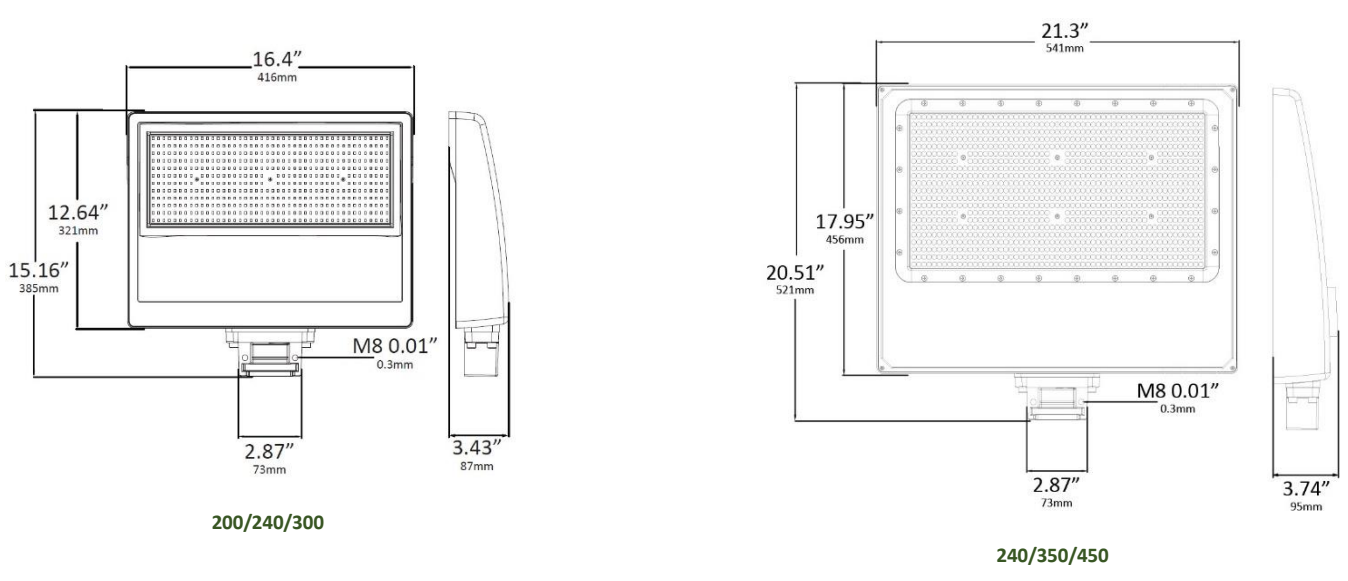

MEASUREMENTS

MODEL	QUANTITY	WEIGHT	UPC CODE
LOC-FL-MW(15/25/35)MCCT(30/40/50)	1	2.2 lbs	00810050942577
LOC-FL-MW(35/50/60)MCCT(30/40/50)	1	2.87 lbs	00810050942584
LOC-FL-MW(60/80/100)MCCT(30/40/50)	1	5.73 lbs	00810050942591
LOC-FL-MW(80/100/150)MCCT(30/40/50)	1	8.16 lbs	00810050942607
LOC-FL-MW(100/150/200)MCCT(30/40/50)	1	10.58 lbs	00815586024650
LOC-FL-MW(200/240/300)MCCT(30/40/50)	1	14.33 lbs	00810050942614
LOC-FL-MW(240/350/450)MCCT(30/40/50)	1	29.76 lbs	00810050942621