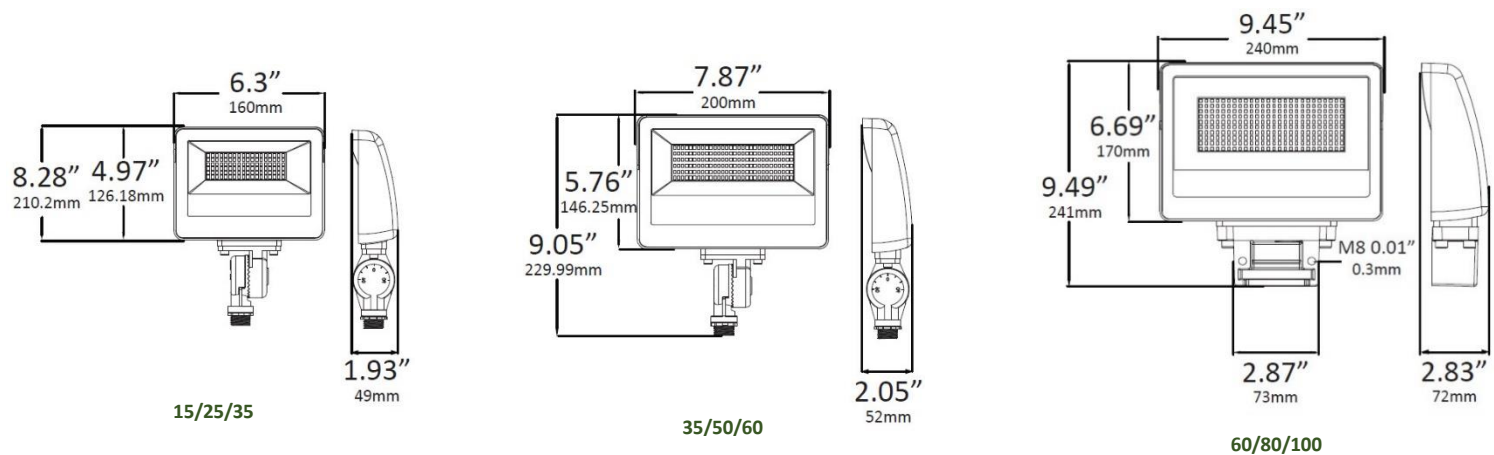

MEASUREMENTS

MODEL	QUANTITY	WEIGHT	UPC CODE
LOC-FL-MW(15/25/35)MCCT(30/40/50)	1	2.2 lbs	00810050942577
LOC-FL-MW(35/50/60)MCCT(30/40/50)	1	2.87 lbs	00810050942584
LOC-FL-MW(60/80/100)MCCT(30/40/50)	1	5.73 lbs	00810050942591
LOC-FL-MW(80/100/150)MCCT(30/40/50)	1	8.16 lbs	00810050942607
LOC-FL-MW(100/150/200)MCCT(30/40/50)	1	10.58 lbs	00815586024650
LOC-FL-MW(200/240/300)MCCT(30/40/50)	1	14.33 lbs	00810050942614
LOC-FL-MW(240/350/450)MCCT(30/40/50)	1	29.76 lbs	00810050942621