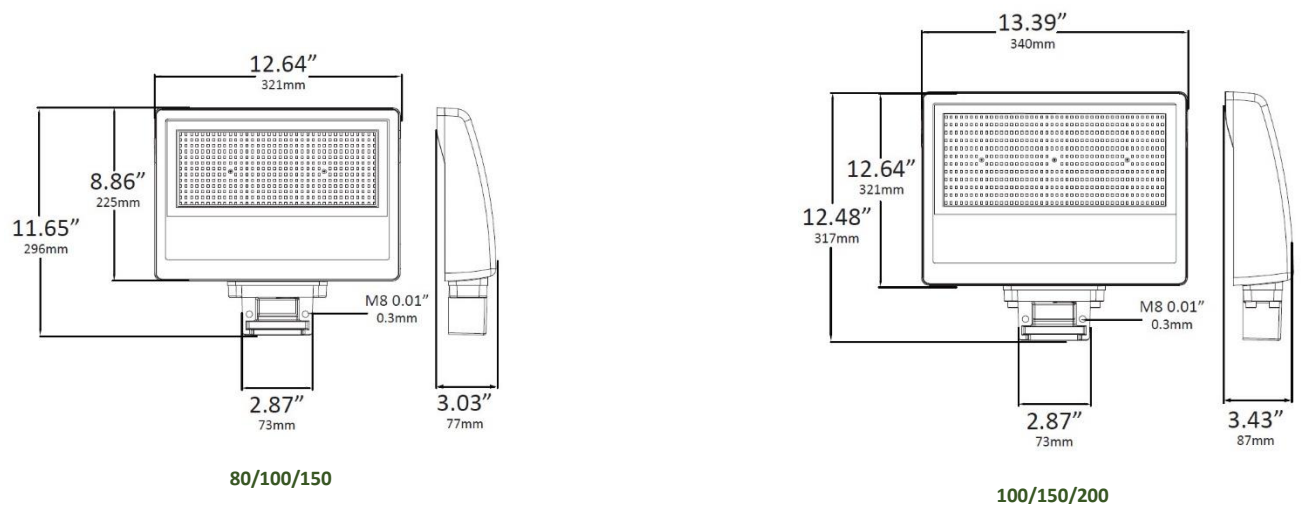

MEASUREMENTS

MODEL	QUANTITY	WEIGHT	UPC CODE
LOC-FL-MW(15/25/35)MCCT(30/40/50)	1	2.2 lbs	00810050942577
LOC-FL-MW(35/50/60)MCCT(30/40/50)	1	2.87 lbs	00810050942584
LOC-FL-MW(60/80/100)MCCT(30/40/50)	1	5.73 lbs	00810050942591
LOC-FL-MW(80/100/150)MCCT(30/40/50)	1	8.16 lbs	00810050942607
LOC-FL-MW(100/150/200)MCCT(30/40/50)	1	10.58 lbs	00815586024650
LOC-FL-MW(200/240/300)MCCT(30/40/50)	1	14.33 lbs	00810050942614
LOC-FL-MW(240/350/450)MCCT(30/40/50)	1	29.76 lbs	00810050942621