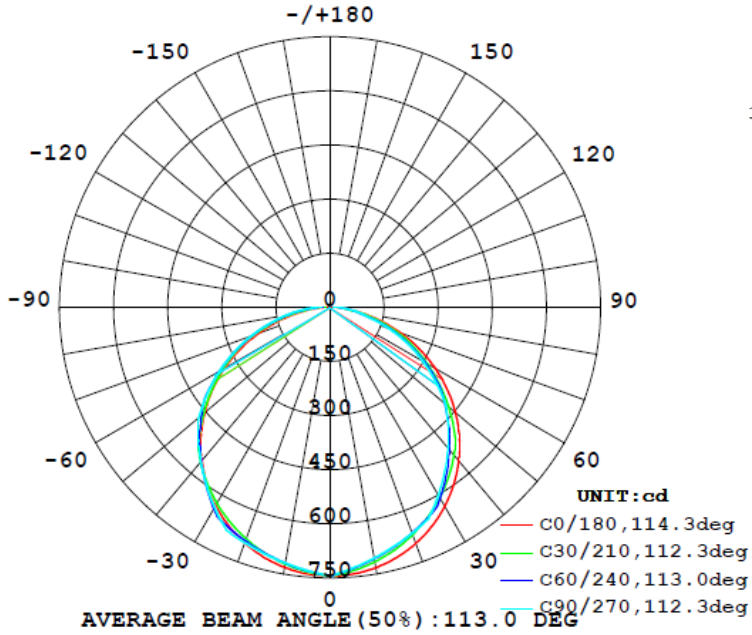

Series	Size	1x4 Wattage	2x2 Wattage	2x4 Wattage
LOC-BLPL	14 = 1x4 22 = 2x2 24 = 2x4	15W 19W 24W 29W	15W 19W 24W 29W	29W 34W 39W 49W
Color Temperature	Type	Optional		
3500K 4000K 5000K	HL = High Lumen	EM = emergency backup MS = motion sensor		

1x4 15W

Flux out:1546 lm

Note: The Curves indicate the illuminated area and the average illumination when the luminaire is at different distance.

1x4 19W

Flux out:1884 lm

Note: The Curves indicate the illuminated area and the average illumination when the luminaire is at different distance.

PHOTOMETRIC DATA

2x2 24W

Flux out: 2208 lm

Note: The Curves indicate the illuminated area and the average illumination when the luminaire is at different distance.

2x2 29W

Flux out: 2713 lm

Note: The Curves indicate the illuminated area and the average illumination when the luminaire is at different distance.

PHOTOMETRIC DATA

2x4 29W

Flux out: 2911 lm

Note: The Curves indicate the illuminated area and the average illumination when the luminaire is at different distance.

2x4 34W

Flux out: 3288 lm

Note: The Curves indicate the illuminated area and the average illumination when the luminaire is at different distance.