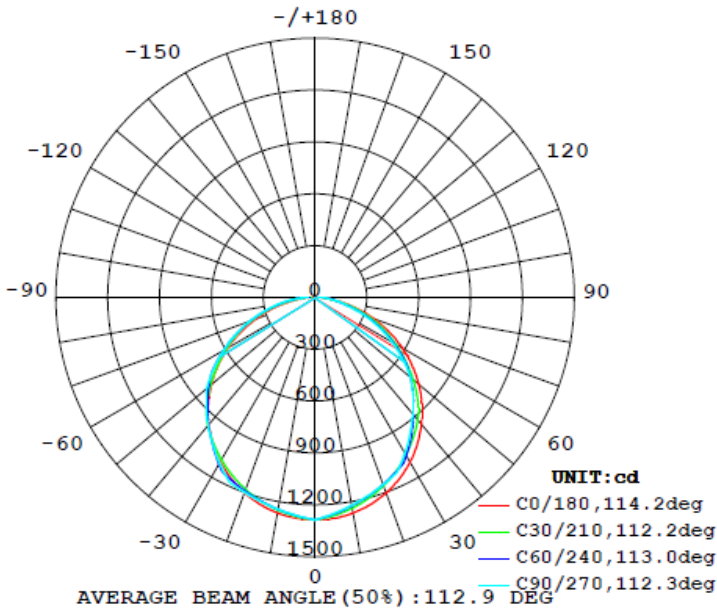

1x4 15W

Flux out:1546 lm

Note: The Curves indicate the illuminated area and the average illumination when the luminaire is at different distance.

1x4 19W

Flux out:1884 lm

Note: The Curves indicate the illuminated area and the average illumination when the luminaire is at different distance.

1x4 24W

Flux out: 2225 lm

Note: The Curves indicate the illuminated area and the average illumination when the luminaire is at different distance.

1x4 29W

Flux out: 2673 lm

Note: The Curves indicate the illuminated area and the average illumination when the luminaire is at different distance.

2x2 15W

Flux out: 1471 lm

Note: The Curves indicate the illuminated area and the average illumination when the luminaire is at different distance.

2x2 19W

Flux out: 1866 lm

Note: The Curves indicate the illuminated area and the average illumination when the luminaire is at different distance.

PHOTOMETRIC DATA

2x2 24W

Flux out: 2208 lm

Note: The Curves indicate the illuminated area and the average illumination when the luminaire is at different distance.

2x2 29W

Flux out: 2713 lm

Note: The Curves indicate the illuminated area and the average illumination when the luminaire is at different distance.