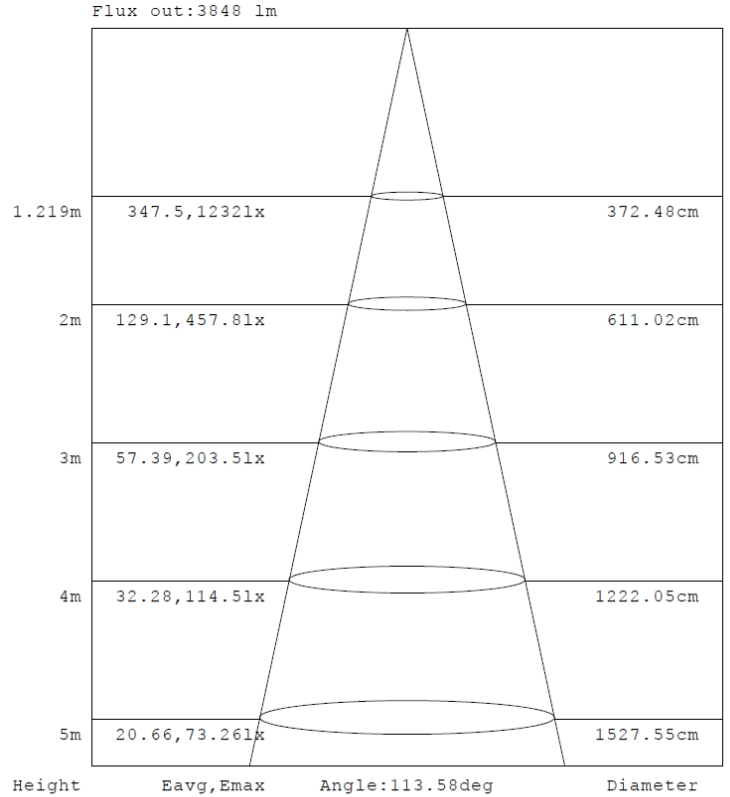

2x2 15W

Flux out: 1471 lm

Note: The Curves indicate the illuminated area and the average illumination when the luminaire is at different distance.

2x2 19W

Flux out: 1866 lm

Note: The Curves indicate the illuminated area and the average illumination when the luminaire is at different distance.

PHOTOMETRIC DATA

2x2 24W

Flux out: 2208 lm

Note: The Curves indicate the illuminated area and the average illumination when the luminaire is at different distance.

2x2 29W

Flux out: 2713 lm

Note: The Curves indicate the illuminated area and the average illumination when the luminaire is at different distance.

PHOTOMETRIC DATA

2x4 29W

Flux out: 2911 lm

Note: The Curves indicate the illuminated area and the average illumination when the luminaire is at different distance.

2x4 34W

Flux out: 3288 lm

Note: The Curves indicate the illuminated area and the average illumination when the luminaire is at different distance.

2x4 39W

Note: The Curves indicate the illuminated area and the average illumination when the luminaire is at different distance.

2x4 49W

Note: The Curves indicate the illuminated area and the average illumination when the luminaire is at different distance.