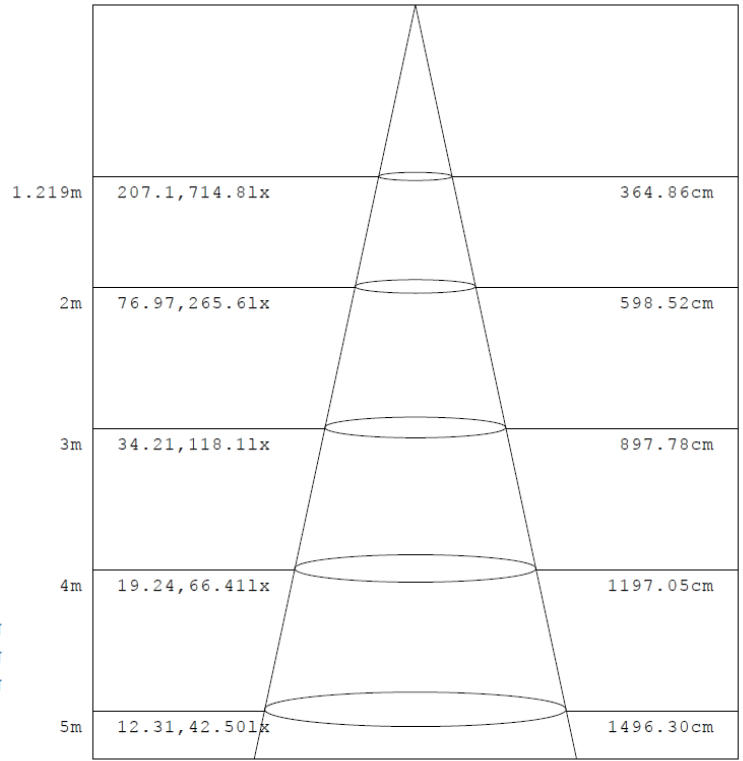

1x4 24W

Flux out: 2225 lm

Note: The Curves indicate the illuminated area and the average illumination when the luminaire is at different distance.

1x4 29W

Flux out: 2673 lm

Note: The Curves indicate the illuminated area and the average illumination when the luminaire is at different distance.

2x2 15W

Flux out: 1471 lm

Note: The Curves indicate the illuminated area and the average illumination when the luminaire is at different distance.

2x2 19W

Flux out: 1866 lm

Note: The Curves indicate the illuminated area and the average illumination when the luminaire is at different distance.

PHOTOMETRIC DATA

2x2 24W

Flux out: 2208 lm

Note: The Curves indicate the illuminated area and the average illumination when the luminaire is at different distance.

2x2 29W

Flux out: 2713 lm

Note: The Curves indicate the illuminated area and the average illumination when the luminaire is at different distance.

PHOTOMETRIC DATA

2x4 29W

Flux out: 2911 lm

Note: The Curves indicate the illuminated area and the average illumination when the luminaire is at different distance.

2x4 34W

Flux out: 3288 lm

Note: The Curves indicate the illuminated area and the average illumination when the luminaire is at different distance.