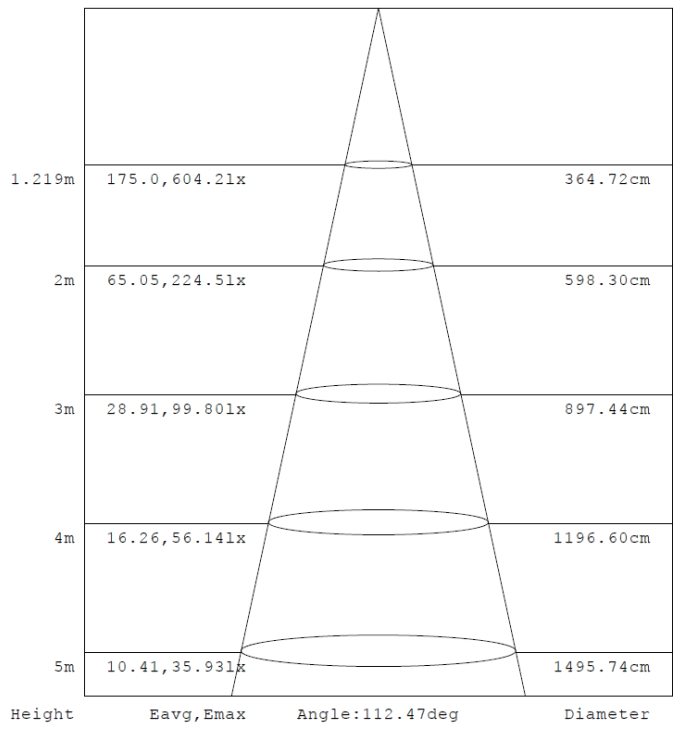

1x4 24W

Flux out: 2225 lm

Note: The Curves indicate the illuminated area and the average illumination when the luminaire is at different distance.

1x4 29W

Flux out: 2673 lm

Note: The Curves indicate the illuminated area and the average illumination when the luminaire is at different distance.

2x2 15W

Flux out: 1471 lm

Note: The Curves indicate the illuminated area and the average illumination when the luminaire is at different distance.

2x2 19W

Flux out: 1866 lm

Note: The Curves indicate the illuminated area and the average illumination when the luminaire is at different distance.

PHOTOMETRIC DATA

2x2 24W

Flux out: 2208 lm

Note: The Curves indicate the illuminated area and the average illumination when the luminaire is at different distance.

2x2 29W

Flux out: 2713 lm

Note: The Curves indicate the illuminated area and the average illumination when the luminaire is at different distance.

PHOTOMETRIC DATA

2x4 29W

Flux out: 2911 lm

Note: The Curves indicate the illuminated area and the average illumination when the luminaire is at different distance.

2x4 34W

Flux out: 3288 lm

Note: The Curves indicate the illuminated area and the average illumination when the luminaire is at different distance.