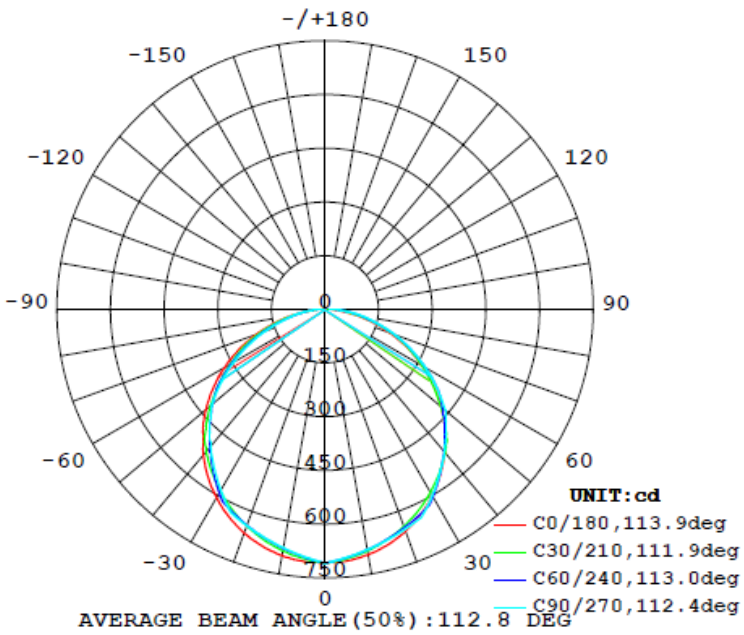

1x4 15W

Flux out:1546 lm

Note: The Curves indicate the illuminated area and the average illumination when the luminaire is at different distance.

1x4 19W

Flux out:1884 lm

Note: The Curves indicate the illuminated area and the average illumination when the luminaire is at different distance.

1x4 24W

Flux out: 2225 lm

Note: The Curves indicate the illuminated area and the average illumination when the luminaire is at different distance.

1x4 29W

Flux out: 2673 lm

Note: The Curves indicate the illuminated area and the average illumination when the luminaire is at different distance.

2x2 15W

Flux out: 1471 lm

Note: The Curves indicate the illuminated area and the average illumination when the luminaire is at different distance.

2x2 19W

Flux out: 1866 lm

Note: The Curves indicate the illuminated area and the average illumination when the luminaire is at different distance.

PHOTOMETRIC DATA

2x2 24W

Flux out: 2208 lm

Note: The Curves indicate the illuminated area and the average illumination when the luminaire is at different distance.

2x2 29W

Flux out: 2713 lm

Note: The Curves indicate the illuminated area and the average illumination when the luminaire is at different distance.