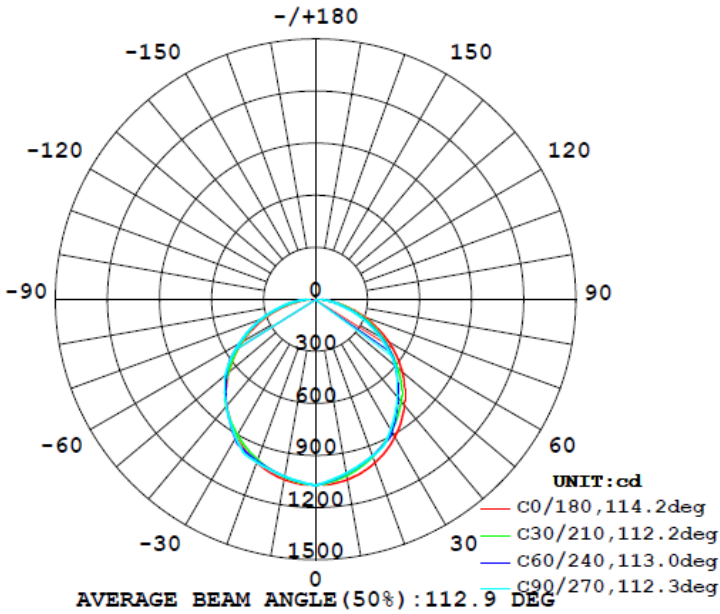

1x4 15W

Flux out:1546 lm

Note: The Curves indicate the illuminated area and the average illumination when the luminaire is at different distance.

1x4 19W

Flux out:1884 lm

Note: The Curves indicate the illuminated area and the average illumination when the luminaire is at different distance.

1x4 24W

Flux out: 2225 lm

Note: The Curves indicate the illuminated area and the average illumination when the luminaire is at different distance.

1x4 29W

Flux out: 2673 lm

Note: The Curves indicate the illuminated area and the average illumination when the luminaire is at different distance.

PHOTOMETRIC DATA

2x2 24W

Flux out: 2208 lm

Note: The Curves indicate the illuminated area and the average illumination when the luminaire is at different distance.

2x2 29W

Flux out: 2713 lm

Note: The Curves indicate the illuminated area and the average illumination when the luminaire is at different distance.

PHOTOMETRIC DATA

2x4 29W

Flux out: 2911 lm

Note: The Curves indicate the illuminated area and the average illumination when the luminaire is at different distance.

2x4 34W

Flux out: 3288 lm

Note: The Curves indicate the illuminated area and the average illumination when the luminaire is at different distance.