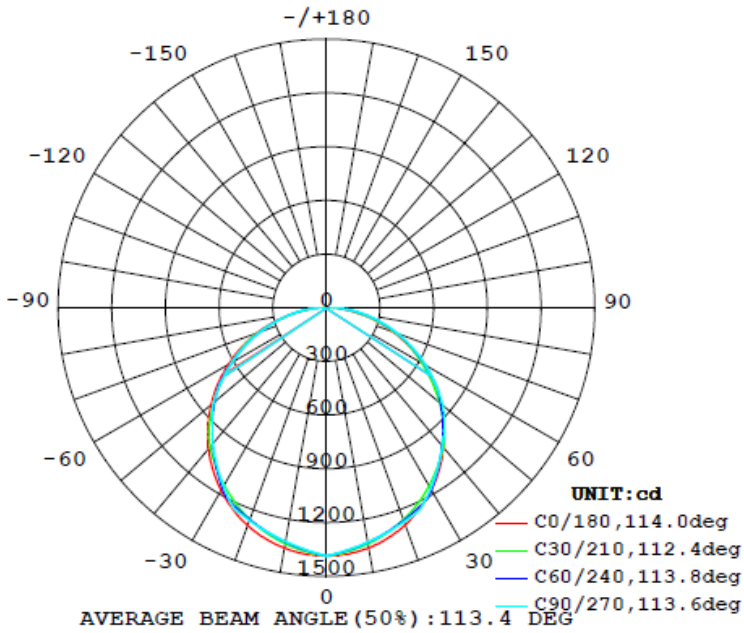

1x4 24W

Flux out: 2225 lm

Note: The Curves indicate the illuminated area and the average illumination when the luminaire is at different distance.

1x4 29W

Flux out: 2673 lm

Note: The Curves indicate the illuminated area and the average illumination when the luminaire is at different distance.

2x2 15W

Flux out: 1471 lm

Note: The Curves indicate the illuminated area and the average illumination when the luminaire is at different distance.

2x2 19W

Flux out: 1866 lm

Note: The Curves indicate the illuminated area and the average illumination when the luminaire is at different distance.

PHOTOMETRIC DATA

2x2 24W

Flux out: 2208 lm

Note: The Curves indicate the illuminated area and the average illumination when the luminaire is at different distance.

2x2 29W

Flux out: 2713 lm

Note: The Curves indicate the illuminated area and the average illumination when the luminaire is at different distance.

PHOTOMETRIC DATA

2x4 29W

Flux out: 2911 lm

Note: The Curves indicate the illuminated area and the average illumination when the luminaire is at different distance.

2x4 34W

Flux out: 3288 lm

Note: The Curves indicate the illuminated area and the average illumination when the luminaire is at different distance.