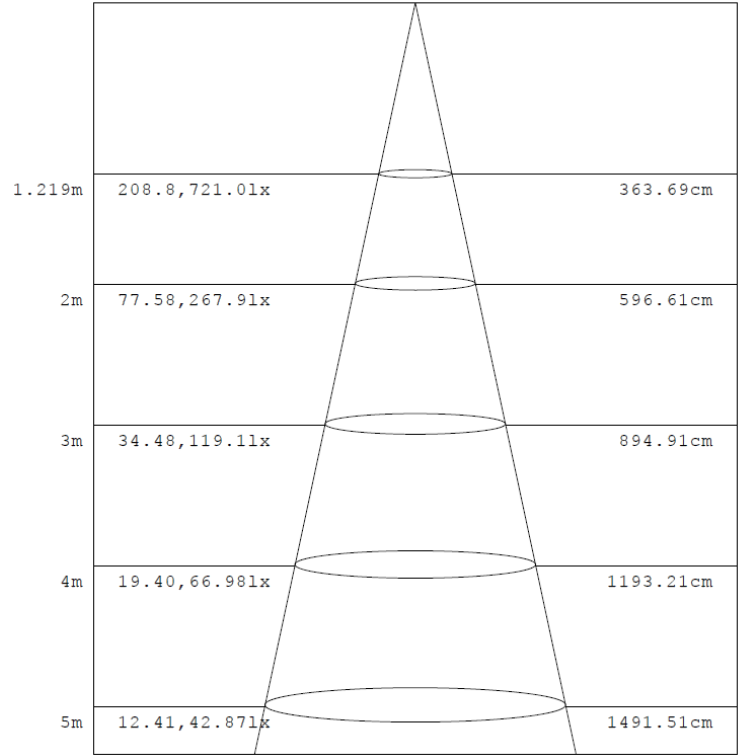

1x4 15W

Flux out:1546 lm

Note: The Curves indicate the illuminated area and the average illumination when the luminaire is at different distance.

1x4 19W

Flux out:1884 lm

Note: The Curves indicate the illuminated area and the average illumination when the luminaire is at different distance.

1x4 24W

Flux out: 2225 lm

Note: The Curves indicate the illuminated area and the average illumination when the luminaire is at different distance.

1x4 29W

Flux out: 2673 lm

Note: The Curves indicate the illuminated area and the average illumination when the luminaire is at different distance.

2x2 15W

Flux out: 1471 lm

Note: The Curves indicate the illuminated area and the average illumination when the luminaire is at different distance.

2x2 19W

Flux out: 1866 lm

Note: The Curves indicate the illuminated area and the average illumination when the luminaire is at different distance.

PHOTOMETRIC DATA

2x4 29W

Flux out: 2911 lm

Note: The Curves indicate the illuminated area and the average illumination when the luminaire is at different distance.

2x4 34W

Flux out: 3288 lm

Note: The Curves indicate the illuminated area and the average illumination when the luminaire is at different distance.