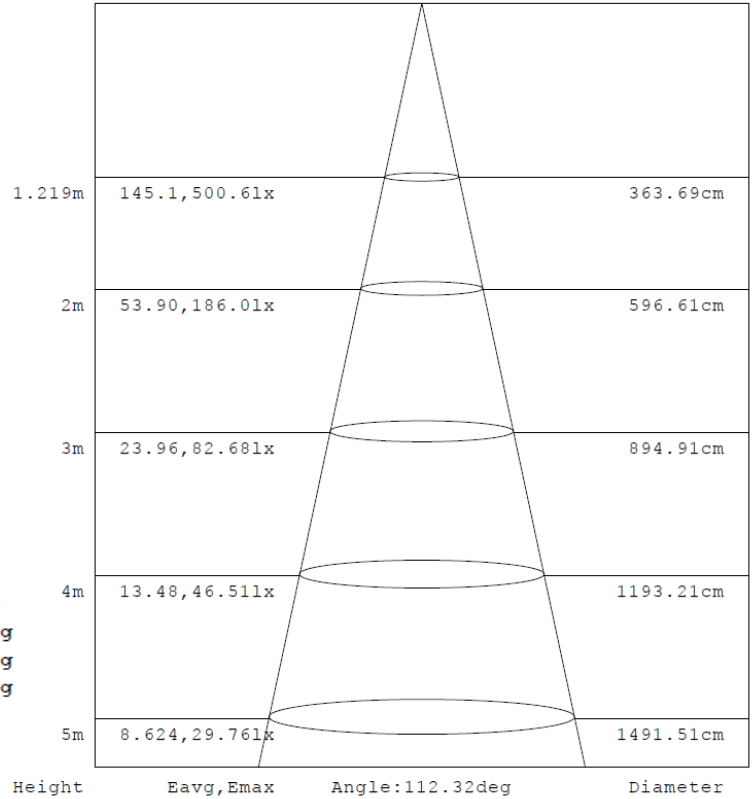

Series	Size	1x4 Wattage	2x2 Wattage	2x4 Wattage
LOC-BLPL	14 = 1x4 22 = 2x2 24 = 2x4	15W 19W 24W 29W	15W 19W 24W 29W	29W 34W 39W 49W
Color Temperature	Type	Optional		
3500K 4000K 5000K	HL = High Lumen	EM = emergency backup MS = motion sensor		

1x4 15W

Flux out:1546 lm

Note: The Curves indicate the illuminated area and the average illumination when the luminaire is at different distance.

1x4 19W

Flux out:1884 lm

Note: The Curves indicate the illuminated area and the average illumination when the luminaire is at different distance.

PHOTOMETRIC DATA

2x4 29W

Flux out: 2911 lm

Note: The Curves indicate the illuminated area and the average illumination when the luminaire is at different distance.

2x4 34W

Flux out: 3288 lm

Note: The Curves indicate the illuminated area and the average illumination when the luminaire is at different distance.

2x4 39W

Note: The Curves indicate the illuminated area and the average illumination when the luminaire is at different distance.

2x4 49W

Note: The Curves indicate the illuminated area and the average illumination when the luminaire is at different distance.