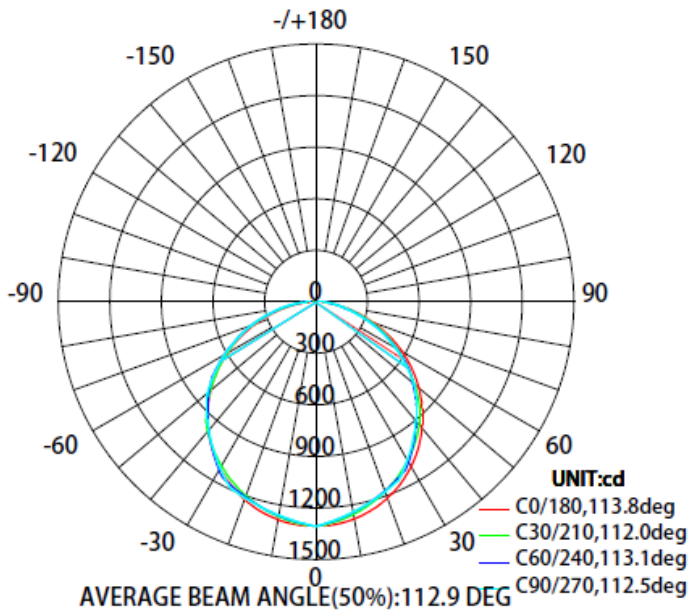

1x4 24W

Flux out: 2225 lm

Note: The Curves indicate the illuminated area and the average illumination when the luminaire is at different distance.

1x4 29W

Flux out: 2673 lm

Note: The Curves indicate the illuminated area and the average illumination when the luminaire is at different distance.

2x2 15W

Flux out: 1471 lm

Note: The Curves indicate the illuminated area and the average illumination when the luminaire is at different distance.

2x2 19W

Flux out: 1866 lm

Note: The Curves indicate the illuminated area and the average illumination when the luminaire is at different distance.

PHOTOMETRIC DATA

2x2 24W

Flux out: 2208 lm

Note: The Curves indicate the illuminated area and the average illumination when the luminaire is at different distance.

2x2 29W

Flux out: 2713 lm

Note: The Curves indicate the illuminated area and the average illumination when the luminaire is at different distance.

PHOTOMETRIC DATA

2x4 29W

Flux out: 2911 lm

Note: The Curves indicate the illuminated area and the average illumination when the luminaire is at different distance.

2x4 34W

Flux out: 3288 lm

Note: The Curves indicate the illuminated area and the average illumination when the luminaire is at different distance.