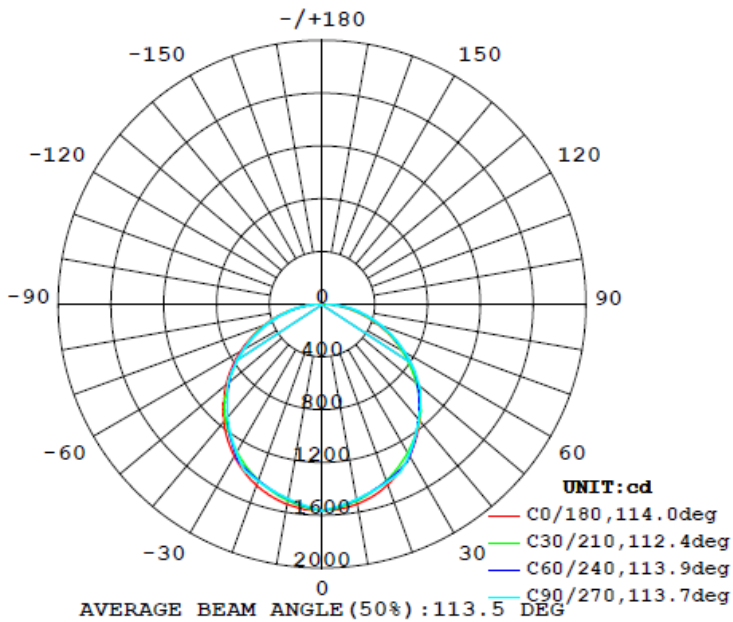

2x2 15W

Flux out: 1471 lm

Note: The Curves indicate the illuminated area and the average illumination when the luminaire is at different distance.

2x2 19W

Flux out: 1866 lm

Note: The Curves indicate the illuminated area and the average illumination when the luminaire is at different distance.

PHOTOMETRIC DATA

2x2 24W

Flux out: 2208 lm

Note: The Curves indicate the illuminated area and the average illumination when the luminaire is at different distance.

2x2 29W

Flux out: 2713 lm

Note: The Curves indicate the illuminated area and the average illumination when the luminaire is at different distance.

PHOTOMETRIC DATA

2x4 29W

Flux out: 2911 lm

Note: The Curves indicate the illuminated area and the average illumination when the luminaire is at different distance.

2x4 34W

Flux out: 3288 lm

Note: The Curves indicate the illuminated area and the average illumination when the luminaire is at different distance.

2x4 39W

Note: The Curves indicate the illuminated area and the average illumination when the luminaire is at different distance.

2x4 49W

Note: The Curves indicate the illuminated area and the average illumination when the luminaire is at different distance.