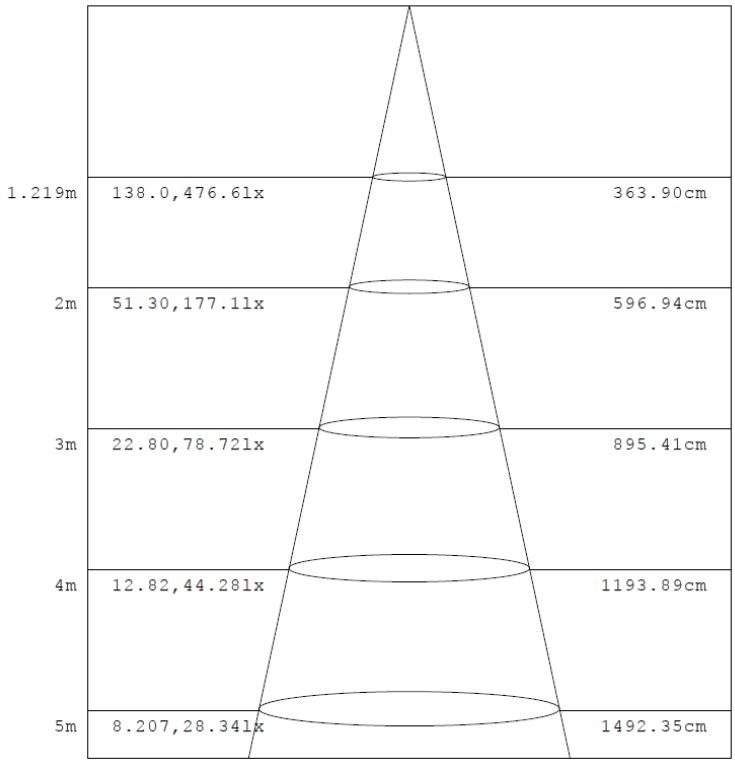

1x4 15W

Flux out:1546 lm

Note: The Curves indicate the illuminated area and the average illumination when the luminaire is at different distance.

1x4 19W

Flux out:1884 lm

Note: The Curves indicate the illuminated area and the average illumination when the luminaire is at different distance.

1x4 24W

Flux out: 2225 lm

Note: The Curves indicate the illuminated area and the average illumination when the luminaire is at different distance.

1x4 29W

Flux out: 2673 lm

Note: The Curves indicate the illuminated area and the average illumination when the luminaire is at different distance.

2x2 15W

Flux out: 1471 lm

Note: The Curves indicate the illuminated area and the average illumination when the luminaire is at different distance.

2x2 19W

Flux out: 1866 lm

Note: The Curves indicate the illuminated area and the average illumination when the luminaire is at different distance.

PHOTOMETRIC DATA

2x2 24W

Flux out: 2208 lm

Note: The Curves indicate the illuminated area and the average illumination when the luminaire is at different distance.

2x2 29W

Flux out: 2713 lm

Note: The Curves indicate the illuminated area and the average illumination when the luminaire is at different distance.