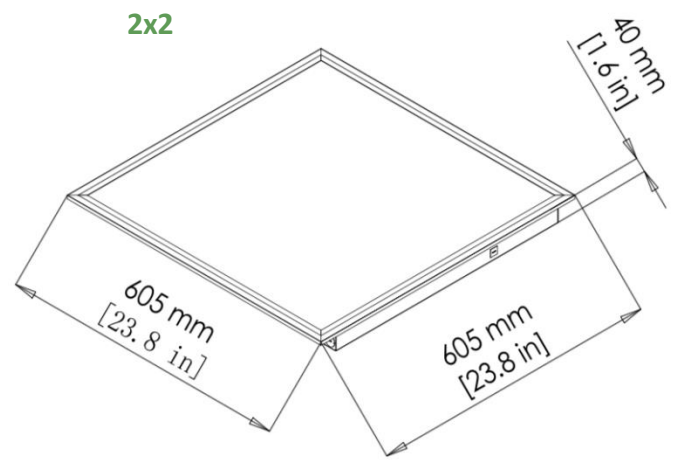

Series	Size	1x4 Wattage	2x2 Wattage	2x4 Wattage
LOC-BLPL	14 = 1x4 22 = 2x2 24 = 2x4	15W 19W 24W 29W	15W 19W 24W 29W	29W 34W 39W 49W
Color Temperature	Type	Optional		
3500K 4000K 5000K	HL = High Lumen	EM = emergency backup MS = motion sensor		

MEASUREMENTS

MODEL	QUANTITY	WEIGHT	UPC CODE
LOC-14BLPL-MWMCCT-HL-[Blank,EM]-[Blank,MS]	1	5.4 lbs	00815586028924
LOC-22BLPL-MWMCCT-HL-[Blank,EM]-[Blank,MS]	1	5.05 lbs	00815586028931
LOC-24BLPL-MWMCCT-HL-[Blank,EM]-[Blank,MS]	1	10.3 lbs	00815586028948