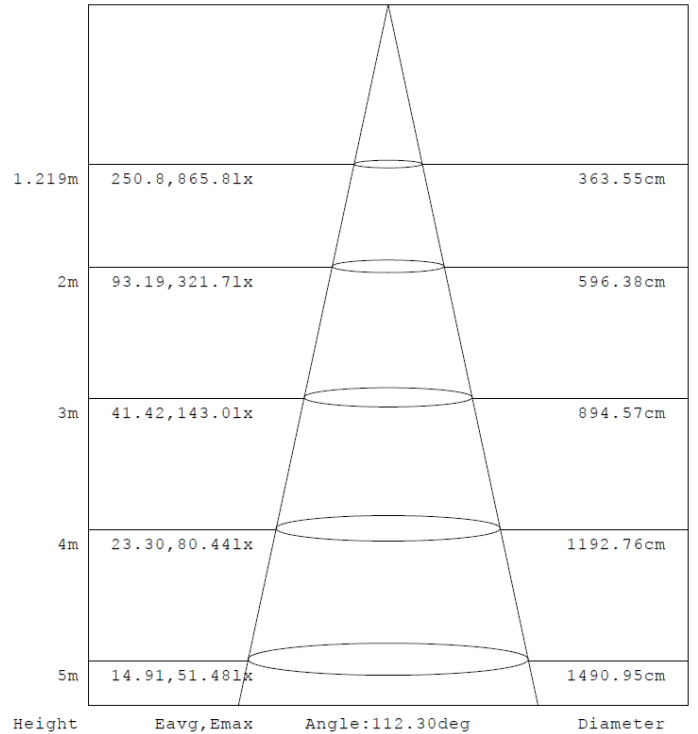

1x4 15W

Flux out:1546 lm

Note: The Curves indicate the illuminated area and the average illumination when the luminaire is at different distance.

1x4 19W

Flux out:1884 lm

Note: The Curves indicate the illuminated area and the average illumination when the luminaire is at different distance.

1x4 24W

Flux out: 2225 lm

Note: The Curves indicate the illuminated area and the average illumination when the luminaire is at different distance.

1x4 29W

Flux out: 2673 lm

Note: The Curves indicate the illuminated area and the average illumination when the luminaire is at different distance.

2x2 15W

Flux out: 1471 lm

Note: The Curves indicate the illuminated area and the average illumination when the luminaire is at different distance.

2x2 19W

Flux out: 1866 lm

Note: The Curves indicate the illuminated area and the average illumination when the luminaire is at different distance.

PHOTOMETRIC DATA

2x2 24W

Flux out: 2208 lm

Note: The Curves indicate the illuminated area and the average illumination when the luminaire is at different distance.

2x2 29W

Flux out: 2713 lm

Note: The Curves indicate the illuminated area and the average illumination when the luminaire is at different distance.