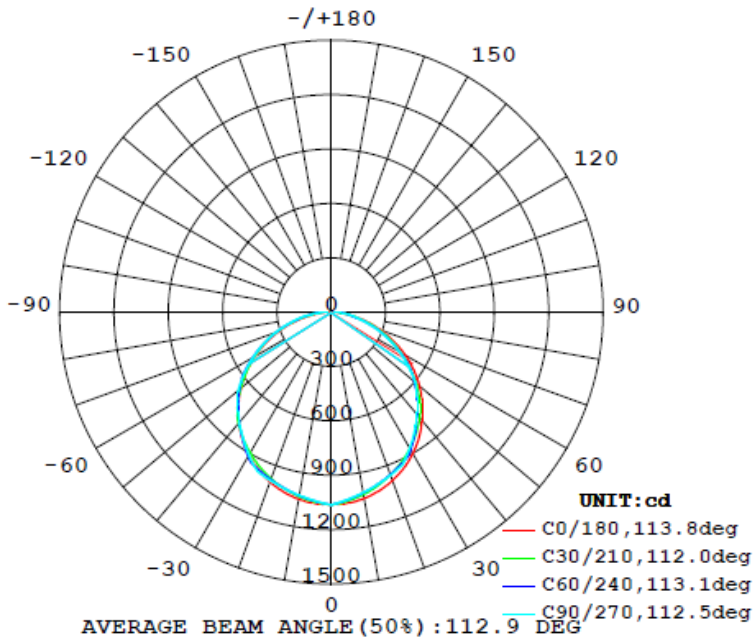

1x4 24W

Flux out: 2225 lm

Note: The Curves indicate the illuminated area and the average illumination when the luminaire is at different distance.

1x4 29W

Flux out: 2673 lm

Note: The Curves indicate the illuminated area and the average illumination when the luminaire is at different distance.

2x2 15W

Flux out: 1471 lm

Note: The Curves indicate the illuminated area and the average illumination when the luminaire is at different distance.

2x2 19W

Flux out: 1866 lm

Note: The Curves indicate the illuminated area and the average illumination when the luminaire is at different distance.

PHOTOMETRIC DATA

2x2 24W

Flux out: 2208 lm

Note: The Curves indicate the illuminated area and the average illumination when the luminaire is at different distance.

2x2 29W

Flux out: 2713 lm

Note: The Curves indicate the illuminated area and the average illumination when the luminaire is at different distance.

PHOTOMETRIC DATA

2x4 29W

Flux out: 2911 lm

Note: The Curves indicate the illuminated area and the average illumination when the luminaire is at different distance.

2x4 34W

Flux out: 3288 lm

Note: The Curves indicate the illuminated area and the average illumination when the luminaire is at different distance.