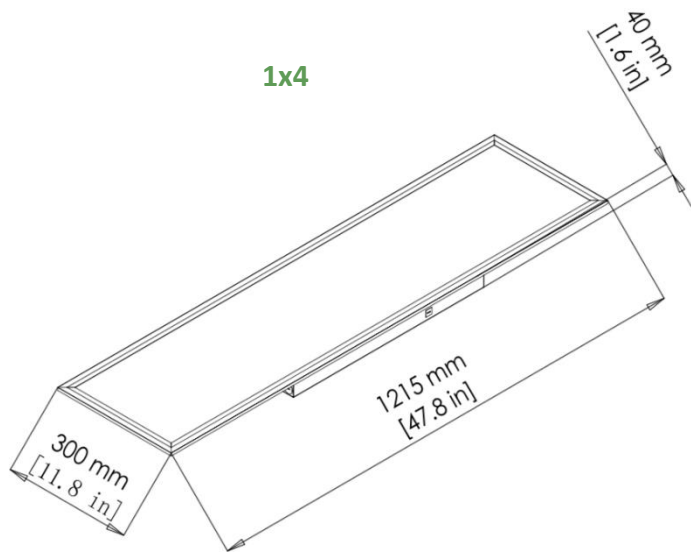

Series	Size	1x4 Wattage	2x2 Wattage	2x4 Wattage
LOC-BLPL	14 = 1x4 22 = 2x2 24 = 2x4	15W 19W 24W 29W	15W 19W 24W 29W	29W 34W 39W 49W
Color Temperature	Type	Optional		
3500K 4000K 5000K	HL = High Lumen	EM = emergency backup MS = motion sensor		

MEASUREMENTS

MODEL	QUANTITY	WEIGHT	UPC CODE
LOC-14BLPL-MWMCCT-HL-[Blank,EM]-[Blank,MS]	1	5.4 lbs	00815586028924
LOC-22BLPL-MWMCCT-HL-[Blank,EM]-[Blank,MS]	1	5.05 lbs	00815586028931
LOC-24BLPL-MWMCCT-HL-[Blank,EM]-[Blank,MS]	1	10.3 lbs	00815586028948