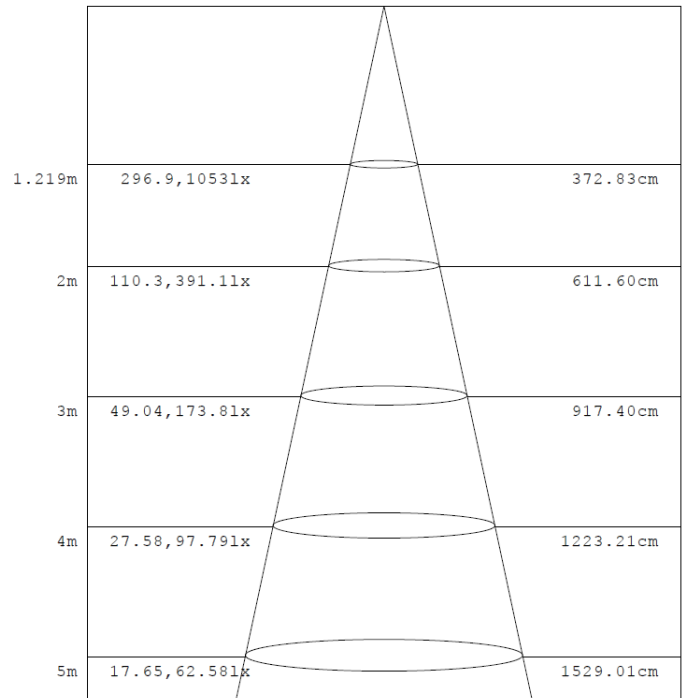

2x2 15W

Flux out: 1471 lm

Note: The Curves indicate the illuminated area and the average illumination when the luminaire is at different distance.

2x2 19W

Flux out: 1866 lm

Note: The Curves indicate the illuminated area and the average illumination when the luminaire is at different distance.

PHOTOMETRIC DATA

2x2 24W

Flux out: 2208 lm

Note: The Curves indicate the illuminated area and the average illumination when the luminaire is at different distance.

2x2 29W

Flux out: 2713 lm

Note: The Curves indicate the illuminated area and the average illumination when the luminaire is at different distance.

PHOTOMETRIC DATA

2x4 29W

Flux out: 2911 lm

Note: The Curves indicate the illuminated area and the average illumination when the luminaire is at different distance.

2x4 34W

Flux out: 3288 lm

Note: The Curves indicate the illuminated area and the average illumination when the luminaire is at different distance.

2x4 39W

Note: The Curves indicate the illuminated area and the average illumination when the luminaire is at different distance.

2x4 49W

Note: The Curves indicate the illuminated area and the average illumination when the luminaire is at different distance.