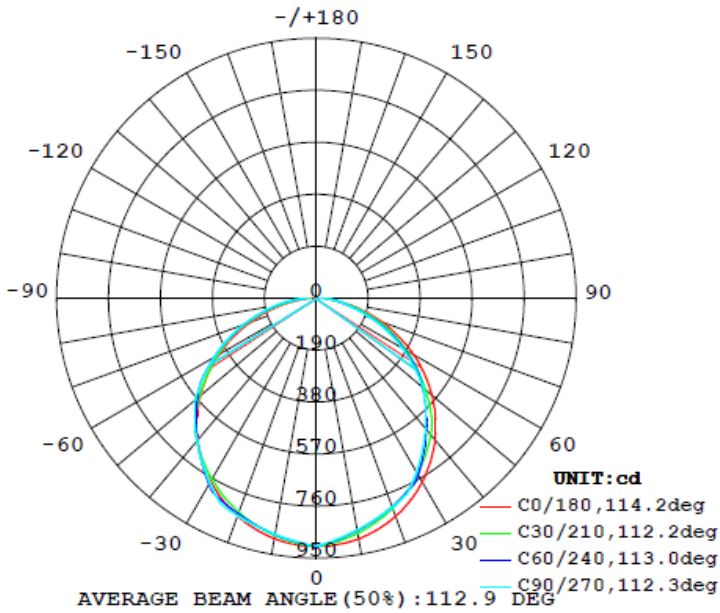

1x4 15W

Flux out:1546 lm

Note: The Curves indicate the illuminated area and the average illumination when the luminaire is at different distance.

1x4 19W

Flux out:1884 lm

Note: The Curves indicate the illuminated area and the average illumination when the luminaire is at different distance.

1x4 24W

Flux out: 2225 lm

Note: The Curves indicate the illuminated area and the average illumination when the luminaire is at different distance.

1x4 29W

Flux out: 2673 lm

Note: The Curves indicate the illuminated area and the average illumination when the luminaire is at different distance.

PHOTOMETRIC DATA

2x2 24W

Flux out: 2208 lm

Note: The Curves indicate the illuminated area and the average illumination when the luminaire is at different distance.

2x2 29W

Flux out: 2713 lm

Note: The Curves indicate the illuminated area and the average illumination when the luminaire is at different distance.

PHOTOMETRIC DATA

2x4 29W

Flux out: 2911 lm

Note: The Curves indicate the illuminated area and the average illumination when the luminaire is at different distance.

2x4 34W

Flux out: 3288 lm

Note: The Curves indicate the illuminated area and the average illumination when the luminaire is at different distance.