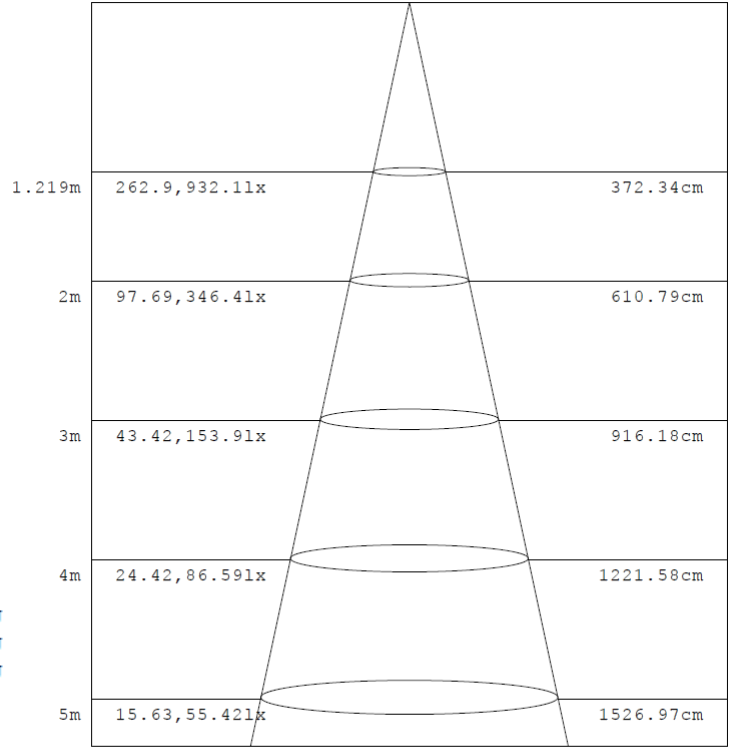

2x2 15W

Flux out: 1471 lm

Note: The Curves indicate the illuminated area and the average illumination when the luminaire is at different distance.

2x2 19W

Flux out: 1866 lm

Note: The Curves indicate the illuminated area and the average illumination when the luminaire is at different distance.

PHOTOMETRIC DATA

2x2 24W

Flux out: 2208 lm

Note: The Curves indicate the illuminated area and the average illumination when the luminaire is at different distance.

2x2 29W

Flux out: 2713 lm

Note: The Curves indicate the illuminated area and the average illumination when the luminaire is at different distance.

PHOTOMETRIC DATA

2x4 29W

Flux out: 2911 lm

Note: The Curves indicate the illuminated area and the average illumination when the luminaire is at different distance.

2x4 34W

Flux out: 3288 lm

Note: The Curves indicate the illuminated area and the average illumination when the luminaire is at different distance.

2x4 39W

Note: The Curves indicate the illuminated area and the average illumination when the luminaire is at different distance.

2x4 49W

Note: The Curves indicate the illuminated area and the average illumination when the luminaire is at different distance.