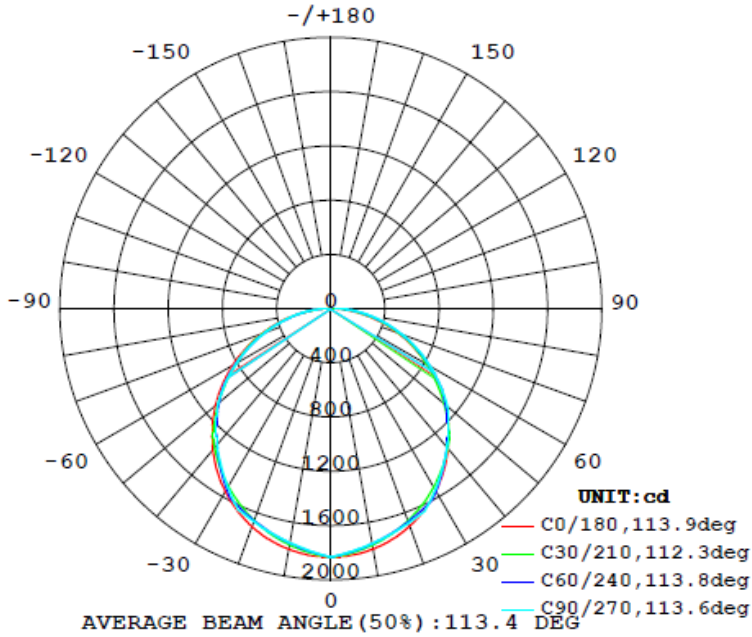

2x2 15W

Flux out: 1471 lm

Note: The Curves indicate the illuminated area and the average illumination when the luminaire is at different distance.

2x2 19W

Flux out: 1866 lm

Note: The Curves indicate the illuminated area and the average illumination when the luminaire is at different distance.

PHOTOMETRIC DATA

2x2 24W

Flux out: 2208 lm

Note: The Curves indicate the illuminated area and the average illumination when the luminaire is at different distance.

2x2 29W

Flux out: 2713 lm

Note: The Curves indicate the illuminated area and the average illumination when the luminaire is at different distance.

PHOTOMETRIC DATA

2x4 29W

Flux out: 2911 lm

Note: The Curves indicate the illuminated area and the average illumination when the luminaire is at different distance.

2x4 34W

Flux out: 3288 lm

Note: The Curves indicate the illuminated area and the average illumination when the luminaire is at different distance.

2x4 39W

Note: The Curves indicate the illuminated area and the average illumination when the luminaire is at different distance.

2x4 49W

Note: The Curves indicate the illuminated area and the average illumination when the luminaire is at different distance.