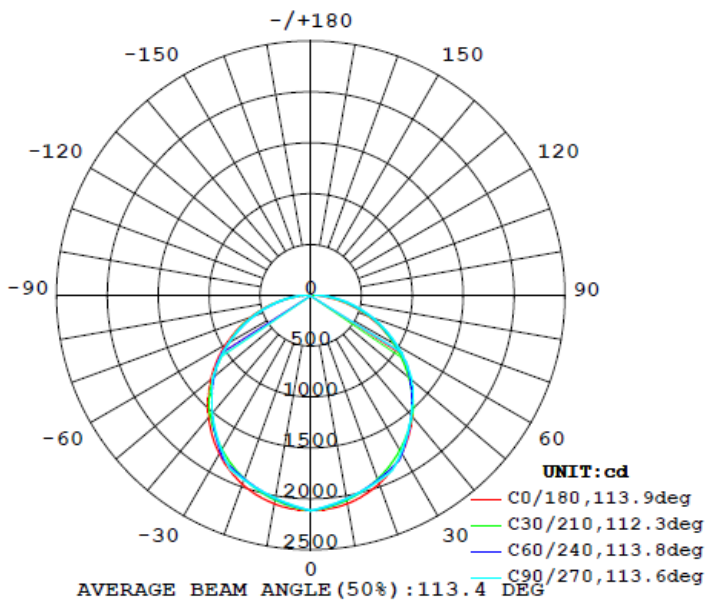

2x2 15W

Flux out: 1471 lm

Note: The Curves indicate the illuminated area and the average illumination when the luminaire is at different distance.

2x2 19W

Flux out: 1866 lm

Note: The Curves indicate the illuminated area and the average illumination when the luminaire is at different distance.

PHOTOMETRIC DATA

2x2 24W

Flux out: 2208 lm

Note: The Curves indicate the illuminated area and the average illumination when the luminaire is at different distance.

2x2 29W

Flux out: 2713 lm

Note: The Curves indicate the illuminated area and the average illumination when the luminaire is at different distance.

PHOTOMETRIC DATA

2x4 29W

Flux out: 2911 lm

Note: The Curves indicate the illuminated area and the average illumination when the luminaire is at different distance.

2x4 34W

Flux out: 3288 lm

Note: The Curves indicate the illuminated area and the average illumination when the luminaire is at different distance.

2x4 39W

Note: The Curves indicate the illuminated area and the average illumination when the luminaire is at different distance.

2x4 49W

Note: The Curves indicate the illuminated area and the average illumination when the luminaire is at different distance.