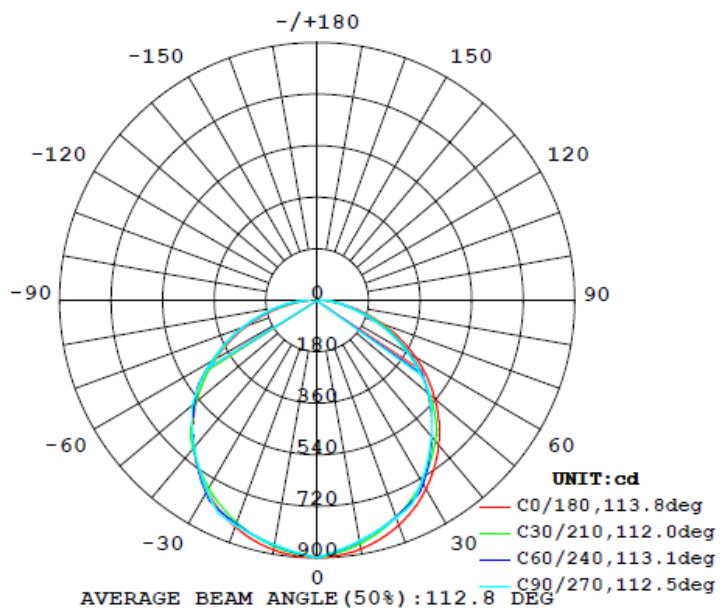

1x4 24W

Flux out: 2225 lm

Note: The Curves indicate the illuminated area and the average illumination when the luminaire is at different distance.

1x4 29W

Flux out: 2673 lm

Note: The Curves indicate the illuminated area and the average illumination when the luminaire is at different distance.

2x2 15W

Flux out: 1471 lm

Note: The Curves indicate the illuminated area and the average illumination when the luminaire is at different distance.

2x2 19W

Flux out: 1866 lm

Note: The Curves indicate the illuminated area and the average illumination when the luminaire is at different distance.

PHOTOMETRIC DATA

2x2 24W

Flux out: 2208 lm

Note: The Curves indicate the illuminated area and the average illumination when the luminaire is at different distance.

2x2 29W

Flux out: 2713 lm

Note: The Curves indicate the illuminated area and the average illumination when the luminaire is at different distance.

PHOTOMETRIC DATA

2x4 29W

Flux out: 2911 lm

Note: The Curves indicate the illuminated area and the average illumination when the luminaire is at different distance.

2x4 34W

Flux out: 3288 lm

Note: The Curves indicate the illuminated area and the average illumination when the luminaire is at different distance.