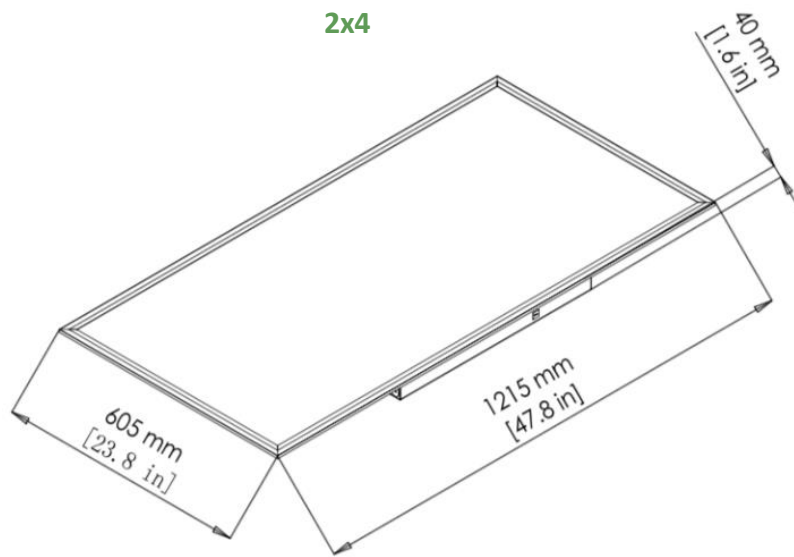

Series	Size	1x4 Wattage	2x2 Wattage	2x4 Wattage
LOC-BLPL	14 = 1x4 22 = 2x2 24 = 2x4	15W 19W 24W 29W	15W 19W 24W 29W	29W 34W 39W 49W
Color Temperature	Type	Optional		
3500K 4000K 5000K	HL = High Lumen	EM = emergency backup MS = motion sensor		

MEASUREMENTS

MODEL	QUANTITY	WEIGHT	UPC CODE
LOC-14BLPL-MWMCCT-HL-[Blank,EM]-[Blank,MS]	1	5.4 lbs	00815586028924
LOC-22BLPL-MWMCCT-HL-[Blank,EM]-[Blank,MS]	1	5.05 lbs	00815586028931
LOC-24BLPL-MWMCCT-HL-[Blank,EM]-[Blank,MS]	1	10.3 lbs	00815586028948