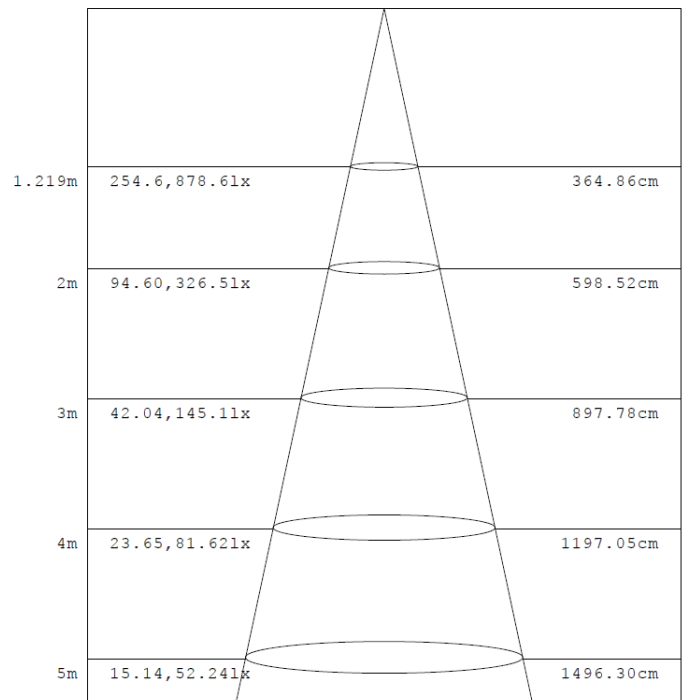

2x2 15W

Flux out: 1471 lm

Note: The Curves indicate the illuminated area and the average illumination when the luminaire is at different distance.

2x2 19W

Flux out: 1866 lm

Note: The Curves indicate the illuminated area and the average illumination when the luminaire is at different distance.

PHOTOMETRIC DATA

2x2 24W

Flux out: 2208 lm

Note: The Curves indicate the illuminated area and the average illumination when the luminaire is at different distance.

2x2 29W

Flux out: 2713 lm

Note: The Curves indicate the illuminated area and the average illumination when the luminaire is at different distance.

PHOTOMETRIC DATA

2x4 29W

Flux out: 2911 lm

Note: The Curves indicate the illuminated area and the average illumination when the luminaire is at different distance.

2x4 34W

Flux out: 3288 lm

Note: The Curves indicate the illuminated area and the average illumination when the luminaire is at different distance.

2x4 39W

Note: The Curves indicate the illuminated area and the average illumination when the luminaire is at different distance.

2x4 49W

Note: The Curves indicate the illuminated area and the average illumination when the luminaire is at different distance.