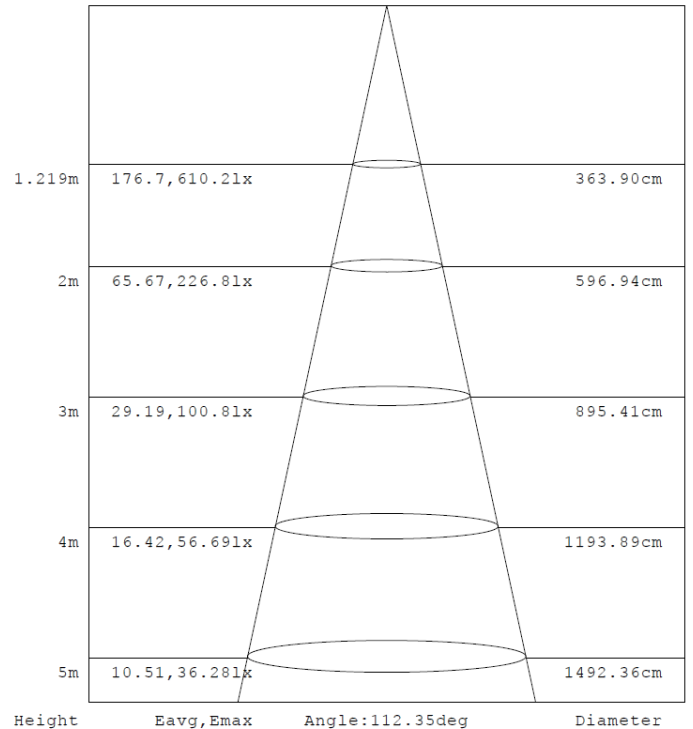

1x4 15W

Flux out:1546 lm

Note: The Curves indicate the illuminated area and the average illumination when the luminaire is at different distance.

1x4 19W

Flux out:1884 lm

Note: The Curves indicate the illuminated area and the average illumination when the luminaire is at different distance.

1x4 24W

Flux out: 2225 lm

Note: The Curves indicate the illuminated area and the average illumination when the luminaire is at different distance.

1x4 29W

Flux out: 2673 lm

Note: The Curves indicate the illuminated area and the average illumination when the luminaire is at different distance.

PHOTOMETRIC DATA

2x2 24W

Flux out: 2208 lm

Note: The Curves indicate the illuminated area and the average illumination when the luminaire is at different distance.

2x2 29W

Flux out: 2713 lm

Note: The Curves indicate the illuminated area and the average illumination when the luminaire is at different distance.

PHOTOMETRIC DATA

2x4 29W

Flux out: 2911 lm

Note: The Curves indicate the illuminated area and the average illumination when the luminaire is at different distance.

2x4 34W

Flux out: 3288 lm

Note: The Curves indicate the illuminated area and the average illumination when the luminaire is at different distance.