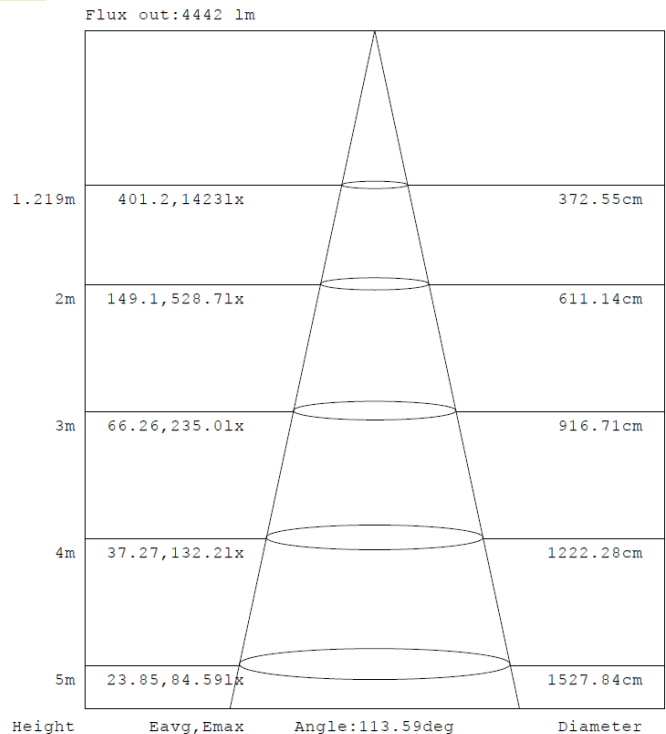

2x2 15W

Flux out: 1471 lm

Note: The Curves indicate the illuminated area and the average illumination when the luminaire is at different distance.

2x2 19W

Flux out: 1866 lm

Note: The Curves indicate the illuminated area and the average illumination when the luminaire is at different distance.

PHOTOMETRIC DATA

2x2 24W

Flux out: 2208 lm

Note: The Curves indicate the illuminated area and the average illumination when the luminaire is at different distance.

2x2 29W

Flux out: 2713 lm

Note: The Curves indicate the illuminated area and the average illumination when the luminaire is at different distance.

PHOTOMETRIC DATA

2x4 29W

Flux out: 2911 lm

Note: The Curves indicate the illuminated area and the average illumination when the luminaire is at different distance.

2x4 34W

Flux out: 3288 lm

Note: The Curves indicate the illuminated area and the average illumination when the luminaire is at different distance.

2x4 39W

Note: The Curves indicate the illuminated area and the average illumination when the luminaire is at different distance.

2x4 49W

Note: The Curves indicate the illuminated area and the average illumination when the luminaire is at different distance.