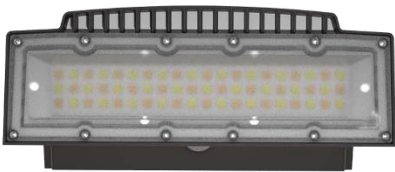

20W / 30W / 40W / 50W

50W / 60W / 80W / 100W

WATTAGE	BUG RATING
50W	B3-U1-G1
100W	B3-U1-G1

LED Multi Watt Multi CCT Adjustable Wall Pack Light Family Series

CONSTRUCTION:

Heavy die-cast aluminum housing with polyester powder-coated finish. Integral secondary heat sink to optimize thermal transfer and maximize performance of the LEDs.

OPTICAL SYSTEM:

Philips Lumiled 3030 LED chips. High quality tempered glass optics. 100° beam angle.

WARRANTY:

5-year limited warranty. Actual performance may differ as a result of end-user environment and application.

ELECTRICAL:

Available as 120-277V input. -40°C to 40°C, -40°F to 104°F

INSTALLATION & MOUNTING:

Wall mount.

CONTROLS & DIMMING:

0-10V dimming comes standard.

FEATURES

- Default Wattage:
 - 50W
 - 100W
- Default CCT: 5,000K
- Photocell included
- IP65 rated
- Easy installation and maintenance
- Corrosion and rust proof
- 50,000 hours lifetime