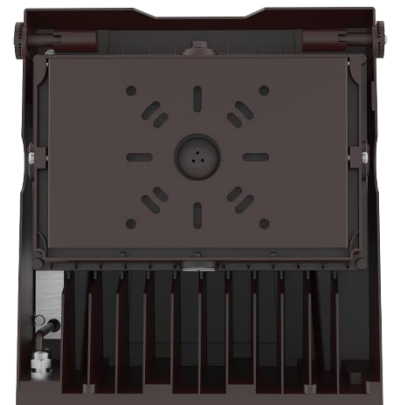

WATTAGE	BUG RATING
50W	B3-U1-G1
100W	B3-U1-G1

LED Multi Watt Multi CCT Adjustable Wall Pack Light Family Series

CONSTRUCTION:

Heavy die-cast aluminum housing with polyester powder-coated finish. Integral secondary heat sink to optimize thermal transfer and maximize performance of the LEDs.

OPTICAL SYSTEM:

Philips Lumiled 3030 LED chips. High quality tempered glass optics. 100° beam angle.

WARRANTY:

5-year limited warranty. Actual performance may differ as a result of end-user environment and application.

ELECTRICAL:

Available as 120-277V input. -40°C to 40°C, -40°F to 104°F

INSTALLATION & MOUNTING:

Wall mount.

CONTROLS & DIMMING:

0-10V dimming comes standard.

FEATURES

- Default Wattage:
  - 50W
  - 100W
- Default CCT: 5,000K
- Photocell included
- IP65 rated
- Easy installation and maintenance
- Corrosion and rust proof
- 50,000 hours lifetime

SUITABLE APPLICATIONS

- Residential Complexes
- Parking Decks
- Shopping Malls
- Sporting Complexes
- Logistic Centers
- Auto dealerships
- Municipal Lots

DLC Product ID:

- LOC-AWP-MW(20/30/40/50)MCCT(30/40/50)D – S-YEV8RK
- LOC-AWP-MW(50/60/80/100)MCCT(30/40/50)D – S-G9FOKC