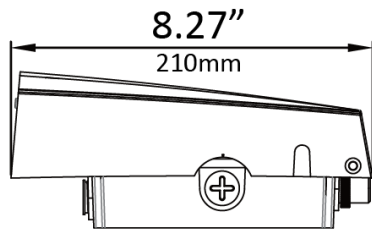

MEASUREMENTS

20W / 30W / 40W / 50W

50W / 60W / 80W / 100W

MODEL	QUANTITY	WEIGHT	UPC CODE
LOC-AWP-MW(20/30/40/50)MCCT(30/40/50)D	1	4.85 lbs	00810050942737
LOC-AWP-MW(50/60/80/100)MCCT(30/40/50)D	1	8.38 lbs	00810050942744