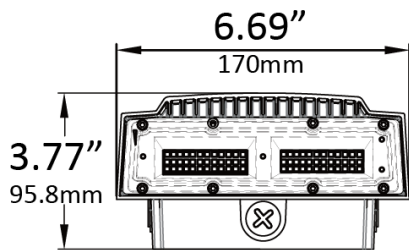

MEASUREMENTS

20W / 30W / 40W / 50W

50W / 60W / 80W / 100W

MODEL	QUANTITY	WEIGHT	UPC CODE
LOC-AWP-MW(20/30/40/50)MCCT(30/40/50)D	1	4.85 lbs	00810050942737
LOC-AWP-MW(50/60/80/100)MCCT(30/40/50)D	1	8.38 lbs	00810050942744