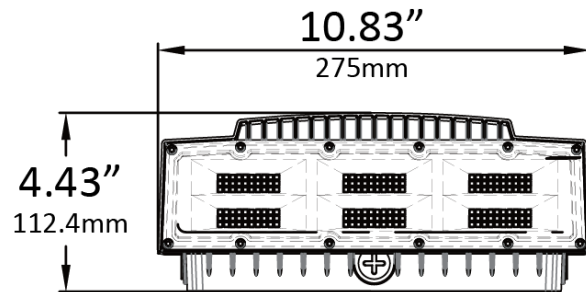

MEASUREMENTS

20W / 30W / 40W / 50W

50W / 60W / 80W / 100W

MODEL	QUANTITY	WEIGHT	UPC CODE
LOC-AWP-MW(20/30/40/50)MCCT(30/40/50)D	1	4.85 lbs	00810050942737
LOC-AWP-MW(50/60/80/100)MCCT(30/40/50)D	1	8.38 lbs	00810050942744