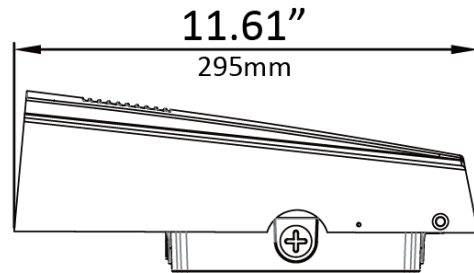

MEASUREMENTS

20W / 30W / 40W / 50W

50W / 60W / 80W / 100W

MODEL	QUANTITY	WEIGHT	UPC CODE
LOC-AWP-MW(20/30/40/50)MCCT(30/40/50)D	1	4.85 lbs	00810050942737
LOC-AWP-MW(50/60/80/100)MCCT(30/40/50)D	1	8.38 lbs	00810050942744