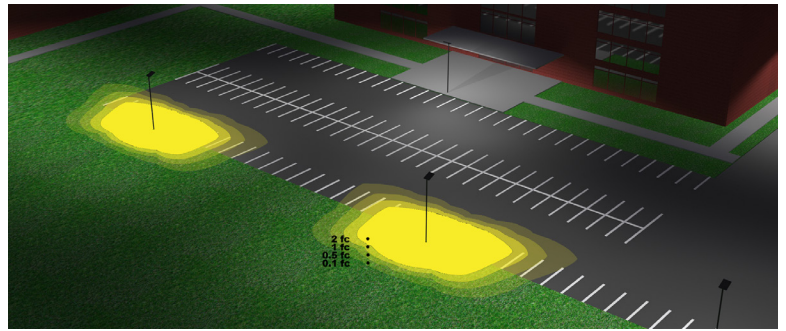

Photometrics: LFXE-XL-200-300W-50K-P

Area 65'x 120' Mounting Height: 20'

Other Views:

Side View
Shown with U bracket

Performance Table: LFXE-XL-200-300W-50K-P

MODEL NO.	Wattage	Voltage	Lumens	Color Temp.	BUG Rating	LPW
LFXE-XL-200-300W-50K-P	200W	120~277V	27000LM	5000K	B4-U0-G4	135
	240W		32400LM			
	300W		40500LM			

Sample Ordering

Model	Size	Min. Wattage	Max. Wattage	Color Temp.	Photocell
LFX	XL	200	300W	50K	P

Example:

1. LFXE-XL-200-300W-50K-P

(For LFXE 300W 5000K fixture 120V-277V)