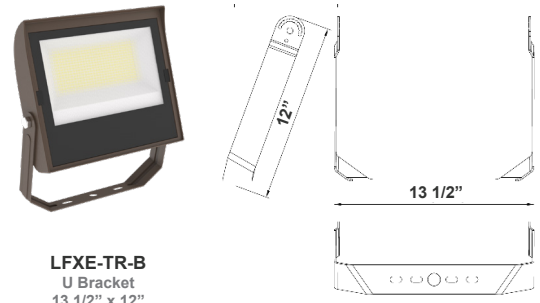

Sample Ordering

Model	Size	Min. Wattage	Max. Wattage	Color Temp.	Photocell
LFX	XL	200	300W	50K	P

Example:

1. LFXE-XL-200-300W-50K-P

(For LFXE 300W 5000K fixture 120V-277V)

Mounting Options:

LFXE-ASA
Adjustable Straight Arm
3 1/3" x 7 7/8"

LFXE-YK
Yoke
5 3/4" x 6" x 2"

LFXE-EXT
Straight Arm
3 1/3" x 6 3/4" x 4 3/8"

LFXE-TR-B
U Bracket
13 1/2" x 12"

LFXE-SF
Slip Fitter
3 1/3" x 7 7/8"

LFXE-SF + LFXE-PASF
Pole Adapter for Slip Fitter
6 1/8" x 3 1/4" x 3"