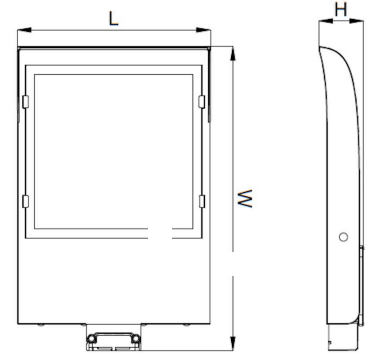

12-3/4"(H) x 20"(W) x 3"(D)

Ideal for general site lighting, alleys, loading docks, doorway, pathway, and parking areas.

Features

- Solid State Lighting Technology for Long Life
- No Maintenance Needed and High-Efficiency
- Optic Lens Type: III
- Multi-Power - The Switch is On the Bottom of the Fixture