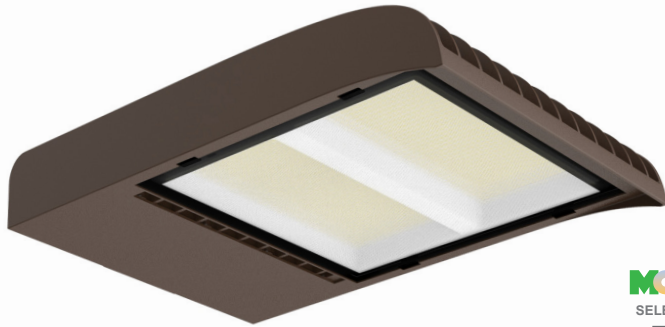

LFXE SERIES Outdoor Lighting

LFXE-XL-200-300W-MCTP-P
BUILDER SERIES FLOOD/AREA LIGHTS WITH PHOTOCELL

WESTGATE
THE FUTURE IS HERE...AND IT'S QUITE BRIGHT!

Customer Name: _____

Project Name: _____

Note: _____ Type: _____

12-3/4"(H) x 20"(W) x 3"(D)

Ideal for general site lighting, alleys, loading docks, doorway, pathway, and parking areas.

Features

- Solid State Lighting Technology for Long Life
- No Maintenance Needed and High-Efficiency
- Optic Lens Type: III
- Multi-Power - The Switch is On the Bottom of the Fixture

Technical Specifications

Electrical:

- Voltage: 120~277V AC/50~60 Hz
- Wattage: 200W//240 W/300W
- Power Factor: >0.9
- Efficacy: 135 LPW

Mechanical:

- With Snap-on & Bolt Mounting Options for One- Person Installations. Select a Mounting Option (Sold Separately)
- Die-cast Aluminum Housing with Powder Coat Finish (Dark Bronze)
- Photocell Included (With Disconnect Switch)
- 10KV Lightning Surge Protection
- Effective Projected Areas (EPA's) are: Front = 0.38 ft², Side = 0.30 ft², Face = 1.05 ft²
- Operating Temperature: -40°F to 104°F
- IP Rating: IP65, Suitable for Wet Locations
- 7-Year Warranty

Applications:

- Ideal for general site lighting, alleys, loading docks, doorway, pathway and parking areas.
- Replace existing HID flood lights/ wall packs

Other Models:

- 300W | 40500LM | LFXE-XL-200-300W-50K-P