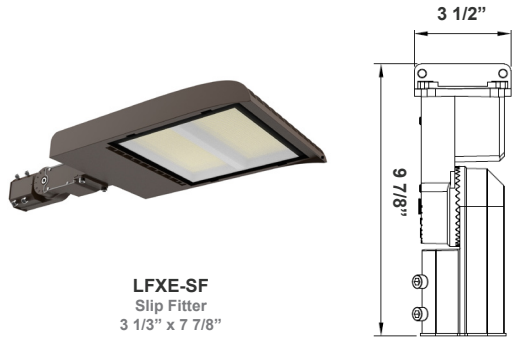

12-3/4"(H) x 20"(W) x 3"(D)

Ideal for general site lighting, alleys, loading docks, doorway, pathway, and parking areas.

Features

- Solid State Lighting Technology for Long Life
- No Maintenance Needed and High-Efficiency
- Optic Lens Type: III
- Multi-Power - The Switch is On the Bottom of the Fixture

Technical Specifications

Electrical:

- Voltage: 120~277V AC/50~60 Hz
- Wattage: 200W//240 W/300W
- Power Factor: >0.9
- Efficacy: 135 LPW

Mechanical:

- With Snap-on & Bolt Mounting Options for One- Person Installations. Select a Mounting Option (Sold Separately)
- Die-cast Aluminum Housing with Powder Coat Finish (Dark Bronze)
- Photocell Included (With Disconnect Switch)
- 10KV Lightning Surge Protection
- Effective Projected Areas (EPA's) are: Front = 0.38 ft², Side = 0.30 ft², Face = 1.05 ft²
- Operating Temperature: -40°F to 104°F
- IP Rating: IP65, Suitable for Wet Locations
- 7-Year Warranty

Sample Ordering

Model	Size	Min. Wattage	Max. Wattage	Color Temp.	Photocell
LFX	XL	200	300W	50K	P

Example:

1. LFXE-XL-200-300W-50K-P

(For LFXE 300W 5000K fixture 120V-277V)

Mounting Options:

LFXE-ASA
Adjustable Straight Arm
3 1/3" x 7 7/8"

LFXE-YK
Yoke
5 3/4" x 6" x 2"

LFXE-EXT
Straight Arm
3 1/3" x 6 3/4" x 4 3/8"

LFXE-TR-B
U Bracket
13 1/2" x 12"

LFXE-SF
Slip Fitter
3 1/3" x 7 7/8"

LFXE-SF + LFXE-PASF
Pole Adapter for Slip Fitter
6 1/8" x 3 1/4" x 3"