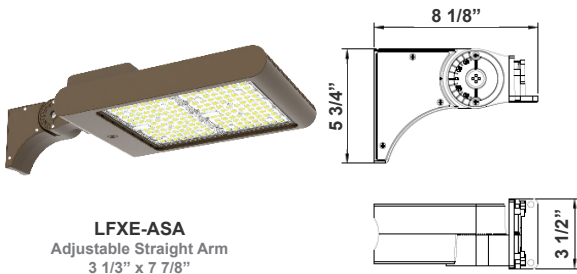

Sample Ordering

Model	Size	Min. Wattage	Max. Wattage	Color Temp.	Photocell
LFX	XL	200	300W	50K	P

Example:

1. LFXE-XL-200-300W-50K-P

(For LFXE 300W 5000K fixture 120V-277V)

Mounting Options:

LFXE-ASA
Adjustable Straight Arm
3 1/3" x 7 7/8"

LFXE-YK
Yoke
5 3/4" x 6" x 2"

LFXE-EXT
Straight Arm
3 1/3" x 6 3/4" x 4 3/8"

LFXE-TR-B
U Bracket
13 1/2" x 12"

LFXE-SF
Slip Fitter
3 1/3" x 7 7/8"

LFXE-SF + LFXE-PASF
Pole Adapter for Slip Fitter
6 1/8" x 3 1/4" x 3"