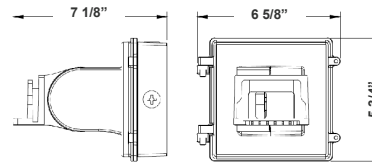

Mounting Options:

Color Options:

Custom Color Available

Black   Silver   White   **Dark Bronze**   Green   Red   Yellow
Default color