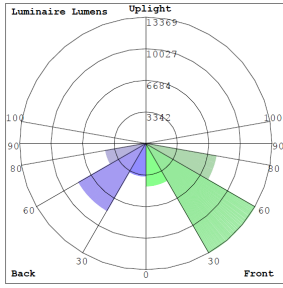

Lighting:

- Multi-Power - The Switch is On the Bottom of the Fixture
- Dimming: 0~10V dimmable
- Optic Lens Type: III
- Cord Type: 6' SJTW 18/3 AWG cable
- Total Lumens: 40500LM Max.
- Color Temperature: 5000K
- Color Rendering Index: ≥ 82
- Beam Angle: 120°X 90°
- 70,000 Hours Rated Life

Phone: (877) 805-2252 | Fax: (877) 805-2252
www.westgatemfg.com |

WG-ZB-Y6-2Z

Photometrics: LFXE-XL-200-300W-50K-P

BUG Rating: B4-U0-G4

Area 65'x 120' Mounting Height: 20'

Other Views:

Side View
Shown with U bracket