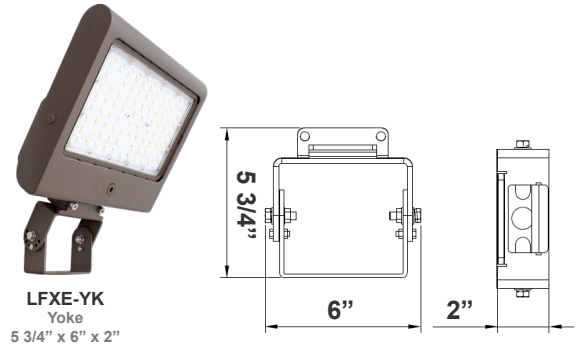

Sample Ordering

Model	Size	Min. Wattage	Max. Wattage	Color Temp.	Photocell
LFX	XL	200	300W	50K	P

Example:

1. LFXE-XL-200-300W-50K-P

(For LFXE 300W 5000K fixture 120V-277V)

Mounting Options:

LFXE-ASA
Adjustable Straight Arm
3 1/3" x 7 7/8"

LFXE-YK
Yoke
5 3/4" x 6" x 2"

LFXE-EXT
Straight Arm
3 1/3" x 6 3/4" x 4 3/8"

LFXE-TR-B
U Bracket
13 1/2" x 12"

LFXE-SF
Slip Fitter
3 1/3" x 7 7/8"

LFXE-SF + LFXE-PASF
Pole Adapter for Slip Fitter
6 1/8" x 3 1/4" x 3"