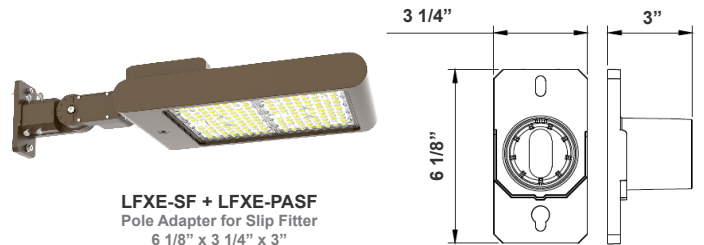

LFXE-YK
Yoke
5 3/4" x 6" x 2"

LFXE-EXT
Straight Arm
3 1/3" x 6 3/4" x 4 3/8"

LFXE-TR-B
U Bracket
13 1/2" x 12"

LFXE-SF
Slip Fitter
3 1/3" x 7 7/8"

LFXE-SF + LFXE-PASF
Pole Adapter for Slip Fitter
6 1/8" x 3 1/4" x 3"