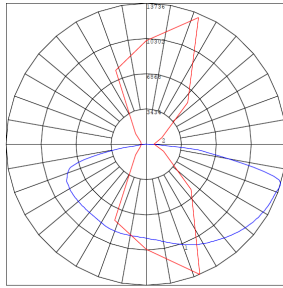

Phone: (877) 805-2252 | Fax: (877) 805-2252
www.westgatemfg.com |

WG-ZB-Y6-2Z

Photometrics: LFXE-XL-200-300W-50K-P

BUG Rating: B4-U0-G4

Area 65'x 120' Mounting Height: 20'

Other Views:

Side View
Shown with U bracket