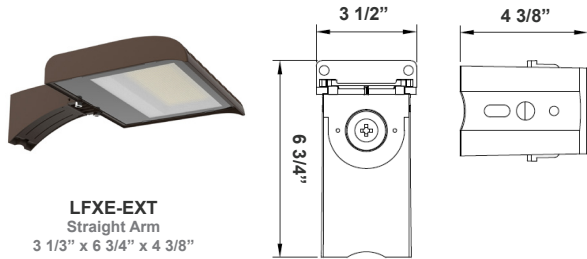

Sample Ordering

Model	Size	Min. Wattage	Max. Wattage	Color Temp.	Photocell
LFX	XL	200	300W	50K	P

Example:

1. LFXE-XL-200-300W-50K-P

(For LFXE 300W 5000K fixture 120V-277V)

Mounting Options:

LFXE-ASA
Adjustable Straight Arm
3 1/3" x 7 7/8"

LFXE-YK
Yoke
5 3/4" x 6" x 2"

LFXE-EXT
Straight Arm
3 1/3" x 6 3/4" x 4 3/8"

LFXE-TR-B
U Bracket
13 1/2" x 12"

LFXE-SF
Slip Fitter
3 1/3" x 7 7/8"

LFXE-SF + LFXE-PASF
Pole Adapter for Slip Fitter
6 1/8" x 3 1/4" x 3"