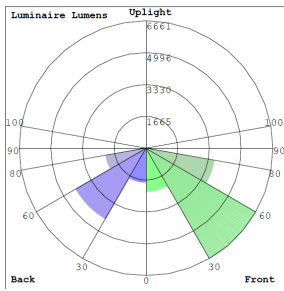

Lighting:

- Multi-Power - The Switch is On the Bottom of the Fixture
- Dimming: 0~10V dimmable
- Optic Lens Type: III
- Cord Type: 6' SJTW 18/3 AWG cable
- Total Lumens: 20250LM Max.
- Color Temperature: 3000K/4000K/5000K
- Color Rendering Index: ≥ 82
- Beam Angle: 120° X 90°

Phone: (877) 805-2252 | Fax: (877) 805-2252
www.westgatemfg.com |

Photometrics: LFXE-LG-80-150W-MCTP-P

BUG Rating: B3-U0-G3

Area 55'x 100' Mounting Height: 20'

Other Views:

Side View

Front View

Back View