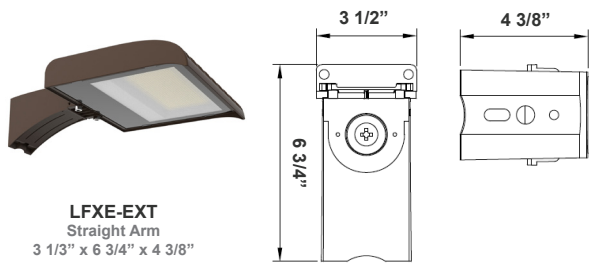

1. LFXE-LG-80-150W-MCTP-P

(For LFXE 150W MCTP fixture 120-277V)

Mounting Options:

LFXE-ASA
Adjustable Straight Arm
3 1/3" x 7 7/8"

LFXE-YK
Yoke
5 3/4" x 6" x 2"

LFXE-EXT
Straight Arm
3 1/3" x 6 3/4" x 4 3/8"

LFXE-TR-B
U Bracket
13 1/2" x 12"

LFXE-SF
Slip Fitter
3 1/3" x 7 7/8"

LFXE-SF + LFXE-PASF
Pole Adapter for Slip Fitter
6 1/8" x 3 1/4" x 3"

LFXE-AWB
Adjustable Wall Junction Box
7 1/8" x 6 5/8" x 5 3/4"

Color Options: