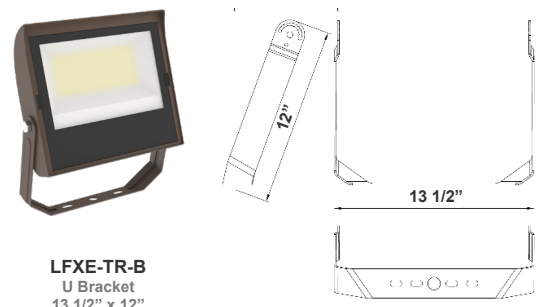

1. LFXE-LG-80-150W-MCTP-P

(For LFXE 150W MCTP fixture 120-277V)

Mounting Options:

LFXE-ASA
Adjustable Straight Arm
3 1/3" x 7 7/8"

LFXE-YK
Yoke
5 3/4" x 6" x 2"

LFXE-EXT
Straight Arm
3 1/3" x 6 3/4" x 4 3/8"

LFXE-TR-B
U Bracket
13 1/2" x 12"

LFXE-SF
Slip Fitter
3 1/3" x 7 7/8"

LFXE-SF + LFXE-PASF
Pole Adapter for Slip Fitter
6 1/8" x 3 1/4" x 3"

LFXE-AWB
Adjustable Wall Junction Box
7 1/8" x 6 5/8" x 5 3/4"

Color Options: