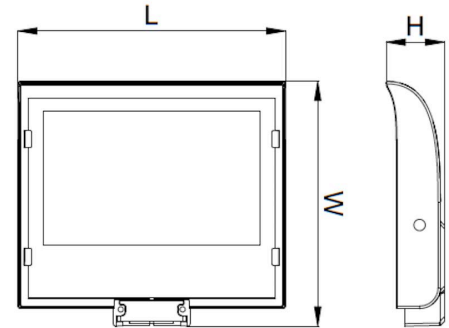

12-5/8"(H) x 11-1/2"(W) x 2-3/4"(D)

Ideal for general site lighting, alleys, loading docks, doorway, pathway, and parking areas.

Features

- Solid State Lighting Technology for Long Life
- No Maintenance Needed and High-Efficiency
- 70,000 Hours Rated Life
- 7-Year Warranty
- Optic Lens Type: III
- Multi-Power - The Switch is On the Bottom of the Fixture

Technical Specifications

Electrical:

- Voltage: 120~277V AC/50~60 Hz
- Wattage: 80W/100W/150W
- Power Factor: >0.9
- Efficacy: 135 LPW

Mechanical:

- With Snap-on & Bolt Mounting Options for One- Person Installations. Select a Mounting Option (Sold Separately)
- Die-cast Aluminum Housing with Powder Coat Finish (Dark Bronze)
- Photocell Included (With Disconnect Switch)
- 10KV Lightning Surge Protection
- Effective Projected Areas (EPA's) are: Front = 0.38 ft², Side = 0.30 ft², Face = 1.05 ft²
- Operating Temperature: -40°F to 104°F
- IP Rating: IP65, Suitable for Wet Locations