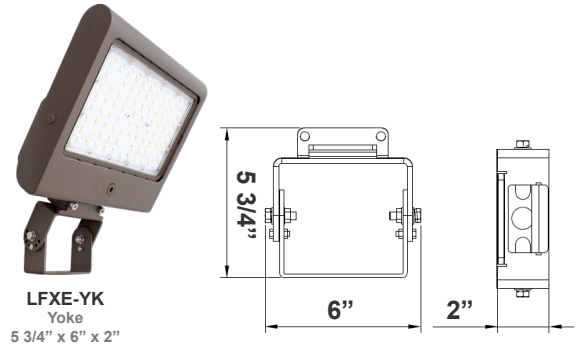

1. LFXE-LG-80-150W-MCTP-P

(For LFXE 150W MCTP fixture 120-277V)

Mounting Options:

LFXE-ASA
Adjustable Straight Arm
3 1/3" x 7 7/8"

LFXE-YK
Yoke
5 3/4" x 6" x 2"

LFXE-EXT
Straight Arm
3 1/3" x 6 3/4" x 4 3/8"

LFXE-TR-B
U Bracket
13 1/2" x 12"

LFXE-SF
Slip Fitter
3 1/3" x 7 7/8"

LFXE-SF + LFXE-PASF
Pole Adapter for Slip Fitter
6 1/8" x 3 1/4" x 3"

LFXE-AWB
Adjustable Wall Junction Box
7 1/8" x 6 5/8" x 5 3/4"

Color Options: