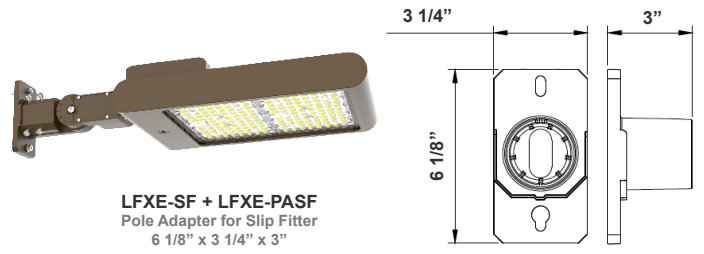

1. LFXE-LG-80-150W-MCTP-P

(For LFXE 150W MCTP fixture 120-277V)

Mounting Options:

LFXE-ASA
Adjustable Straight Arm
3 1/3" x 7 7/8"

LFXE-YK
Yoke
5 3/4" x 6" x 2"

LFXE-EXT
Straight Arm
3 1/3" x 6 3/4" x 4 3/8"

LFXE-TR-B
U Bracket
13 1/2" x 12"

LFXE-SF
Slip Fitter
3 1/3" x 7 7/8"

LFXE-SF + LFXE-PASF
Pole Adapter for Slip Fitter
6 1/8" x 3 1/4" x 3"

LFXE-AWB
Adjustable Wall Junction Box
7 1/8" x 6 5/8" x 5 3/4"

Color Options: