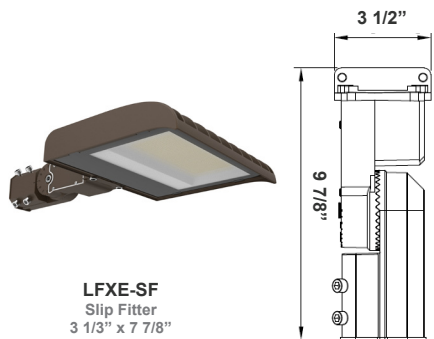

1. LFXE-LG-80-150W-MCTP-P

(For LFXE 150W MCTP fixture 120-277V)

Mounting Options:

LFXE-ASA
Adjustable Straight Arm
3 1/3" x 7 7/8"

LFXE-YK
Yoke
5 3/4" x 6" x 2"

LFXE-EXT
Straight Arm
3 1/3" x 6 3/4" x 4 3/8"

LFXE-TR-B
U Bracket
13 1/2" x 12"

LFXE-SF
Slip Fitter
3 1/3" x 7 7/8"

LFXE-SF + LFXE-PASF
Pole Adapter for Slip Fitter
6 1/8" x 3 1/4" x 3"

LFXE-AWB
Adjustable Wall Junction Box
7 1/8" x 6 5/8" x 5 3/4"

Color Options: