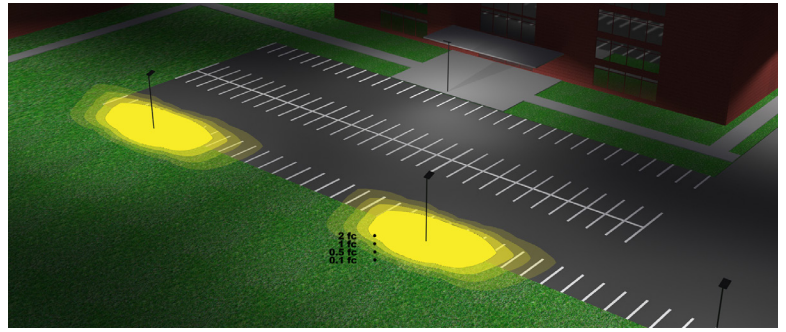

Area 55'x 100' Mounting Height: 20'