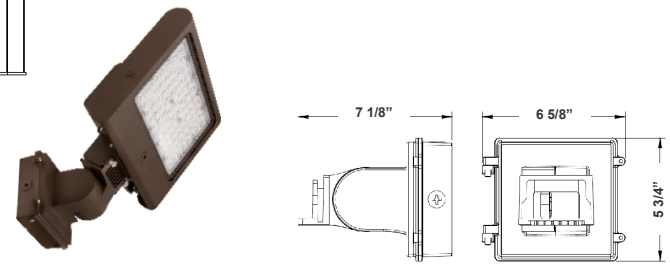

1. LFXE-LG-80-150W-MCTP-P

(For LFXE 150W MCTP fixture 120-277V)

Mounting Options:

LFXE-ASA
Adjustable Straight Arm
3 1/3" x 7 7/8"

LFXE-YK
Yoke
5 3/4" x 6" x 2"

LFXE-EXT
Straight Arm
3 1/3" x 6 3/4" x 4 3/8"

LFXE-TR-B
U Bracket
13 1/2" x 12"

LFXE-SF
Slip Fitter
3 1/3" x 7 7/8"

LFXE-SF + LFXE-PASF
Pole Adapter for Slip Fitter
6 1/8" x 3 1/4" x 3"

LFXE-AWB
Adjustable Wall Junction Box
7 1/8" x 6 5/8" x 5 3/4"

Color Options: