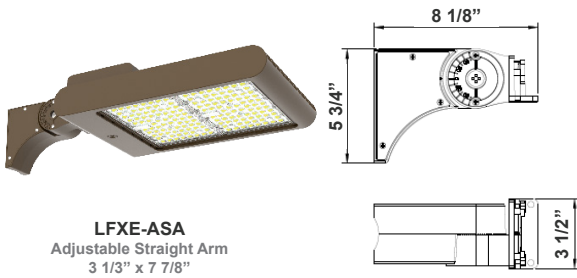

1. LFXE-LG-80-150W-MCTP-P

(For LFXE 150W MCTP fixture 120-277V)

Mounting Options:

LFXE-ASA
Adjustable Straight Arm
3 1/3" x 7 7/8"

LFXE-YK
Yoke
5 3/4" x 6" x 2"

LFXE-EXT
Straight Arm
3 1/3" x 6 3/4" x 4 3/8"