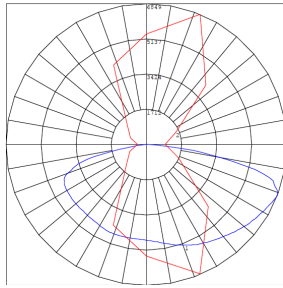

Phone: (877) 805-2252 | Fax: (877) 805-2252
www.westgatemfg.com |

Photometrics: LFXE-LG-80-150W-MCTP-P

BUG Rating: B3-U0-G3

Area 55'x 100' Mounting Height: 20'

Other Views:

Side View

Front View

Back View