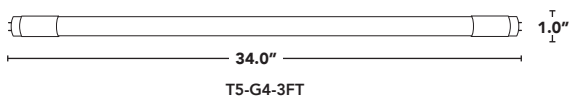

PIN-BASE
RETROFITS

HYBRID TOTALTUBE T5 G4 CAN BE USED WITH OR WITHOUT A BALLAST

shatterproof ↑
glass lens

- > 2 methods of installation (UL Type A + B).
- > Can use with a ballast or bypass the ballast.
- > Single or double ended.
- > New wide 240° beam angle.
- > Available in 2 ft, 3ft & 4ft lengths
- > Suitable for dry & damp locations.
- > Shatterproof glass construction
- > Frosted lens.
- > UL classified retrofit fit listed
- > 5 year standard warranty, L70 > 50,000 HRS.

L70
50,000hrs
RATED LIFE

PART #	UPC	REPLACES	WATTAGE	LUMENS	COLOR*	BASE
RP-TOTALTUBE-T5-2FT-840-G4	844006079864	24W FL	12W	1500	4000K	G5
RP-TOTALTUBE-T5-3FT-840-G4	844006079895	39W FL	18W	2250	4000K	G5
RP-TOTALTUBE-T5-4FT-840-G4	844006079925	54W FL	24W	3500	4000K	G5

* additional color temperatures shown on page 2

TOTALTUBE T5 G4

Maximum recommended number of lamps per circuit is 40 pcs. Exceeding this limit may result in erratic operation. Product is designed to operate on standard electrical systems, and may be incompatible with unconventional electrical systems. Please see installation instructions for more details.