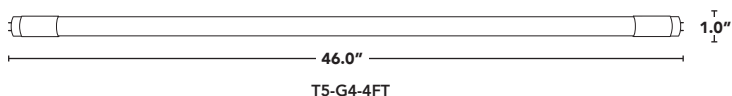

PIN-BASE
RETROFITS

HYBRID TOTALTUBE T5 G4 CAN BE USED WITH OR WITHOUT A BALLAST

shatterproof ↑
glass lens

- > 2 methods of installation (UL Type A + B).
- > Can use with a ballast or bypass the ballast.
- > Single or double ended.
- > New wide 240° beam angle.
- > Available in 2 ft, 3ft & 4ft lengths
- > Suitable for dry & damp locations.
- > Shatterproof glass construction
- > Frosted lens.
- > UL classified retrofit fit listed
- > 5 year standard warranty, L70 > 50,000 HRS.

L70
50,000hrs
RATED LIFE

PART #	UPC	REPLACES	WATTAGE	LUMENS	COLOR*	BASE
RP-TOTALTUBE-T5-2FT-840-G4	844006079864	24W FL	12W	1500	4000K	G5
RP-TOTALTUBE-T5-3FT-840-G4	844006079895	39W FL	18W	2250	4000K	G5
RP-TOTALTUBE-T5-4FT-840-G4	844006079925	54W FL	24W	3500	4000K	G5

* additional color temperatures shown on page 2

TOTALTUBE T5 G4

Maximum recommended number of lamps per circuit is 40 pcs. Exceeding this limit may result in erratic operation. Product is designed to operate on standard electrical systems, and may be incompatible with unconventional electrical systems. Please see installation instructions for more details.