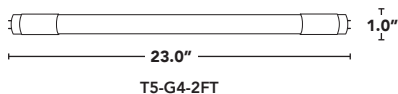

PIN-BASE
RETROFITS

HYBRID TOTALTUBE T5 G4 CAN BE USED WITH OR WITHOUT A BALLAST

shatterproof ↑
glass lens

- > 2 methods of installation (UL Type A + B).
- > Can use with a ballast or bypass the ballast.
- > Single or double ended.
- > New wide 240° beam angle.
- > Available in 2 ft, 3ft & 4ft lengths
- > Suitable for dry & damp locations.
- > Shatterproof glass construction
- > Frosted lens.
- > UL classified retrofit fit listed
- > 5 year standard warranty, L70 > 50,000 HRS.

L70
50,000hrs
RATED LIFE

PART #	UPC	REPLACES	WATTAGE	LUMENS	COLOR*	BASE
RP-TOTALTUBE-T5-2FT-840-G4	844006079864	24W FL	12W	1500	4000K	G5
RP-TOTALTUBE-T5-3FT-840-G4	844006079895	39W FL	18W	2250	4000K	G5
RP-TOTALTUBE-T5-4FT-840-G4	844006079925	54W FL	24W	3500	4000K	G5

* additional color temperatures shown on page 2

TOTALTUBE T5 G4

Maximum recommended number of lamps per circuit is 40 pcs. Exceeding this limit may result in erratic operation. Product is designed to operate on standard electrical systems, and may be incompatible with unconventional electrical systems. Please see installation instructions for more details.