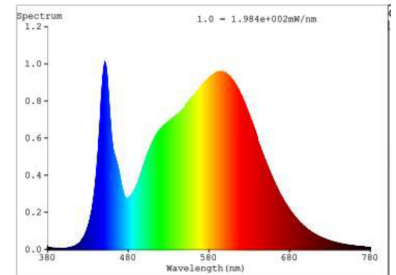

07.06.21 Information is subject to change without notice.

SOX LAMP RETROFITS BAYONET BASE B22D

LED-8100 - 20W

Spectrum Charts

2200K. Low Blue Light Emission

4000K. Max. Lumen Output

LED-8101 - 35W

Amber. No Blue Light emission