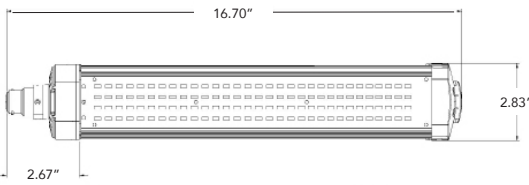

07.06.21 Information is subject to change without notice.

SOX LAMP RETROFITS BAYONET BASE B22D

LED-8100 - 20W

Spectrum Charts

2200K. Low Blue Light Emission

4000K. Max. Lumen Output

LED-8101 - 35W

Amber. No Blue Light emission