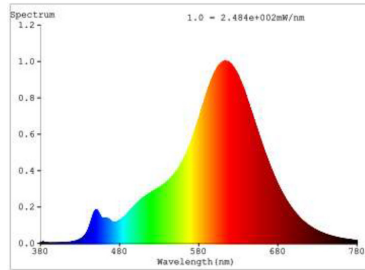

07.06.21 Information is subject to change without notice.

SOX LAMP RETROFITS BAYONET BASE B22D

LED-8100 - 20W

Spectrum Charts

2200K. Low Blue Light Emission

4000K. Max. Lumen Output

LED-8101 - 35W

Amber. No Blue Light emission