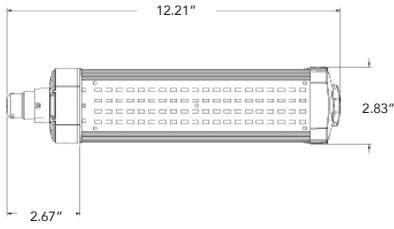

LED-8100 - 20W