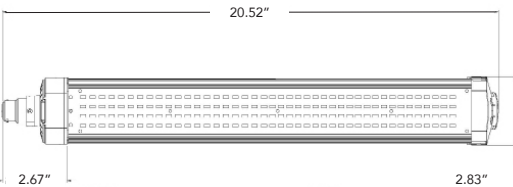

LED-8102 - 60W