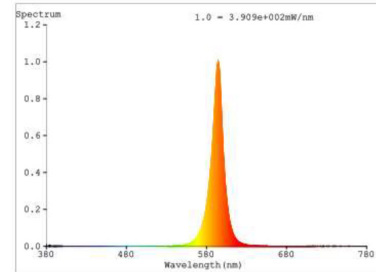

07.06.21 Information is subject to change without notice.

SOX LAMP RETROFITS BAYONET BASE B22D

LED-8100 - 20W

Spectrum Charts

2200K. Low Blue Light Emission

4000K. Max. Lumen Output

LED-8101 - 35W

Amber. No Blue Light emission