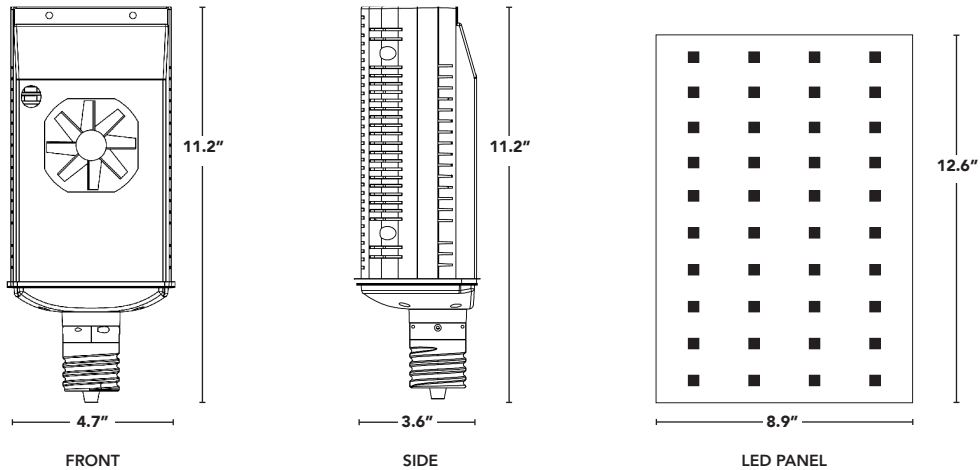

SHOE BOX & WALL PACK

PART #	UPC	REPLACES	WATTAGE	LUMENS	COLOR	BASE	DLC CODE
LED-8091M30	844006051112	up to 1000W HID	320W	43090	3000K*	EX39	N/A
LED-8091M40	844006051136	up to 1000W HID	320W	43380	4000K	EX39	N/A
LED-8091M50	844006051150	up to 1000W HID	320W	44610	5000K	EX39	N/A
LED-8091M30D	844006077556	up to 1000W HID	320W	43090	3000K*	EX39	S-IHEWFN
LED-8091M40D	844006077563	up to 1000W HID	320W	43380	4000K	EX39	S-38E4T9
LED-8091M50D	844006077587	up to 1000W HID	320W	44610	5000K	EX39	S-I0TZBH
LED-8091M30-HV	844006055370	up to 1000W HID	320W	43090	3000K*	EX39	N/A
LED-8091M40-HV	844006055394	up to 1000W HID	320W	43380	4000K	EX39	N/A
LED-8091M50-HV	844006055417	up to 1000W HID	320W	44610	5000K	EX39	N/A
LED-8091M40D-HV	844006077570	up to 1000W HID	320W	43380	4000K	EX39	S-24I3PX
LED-8091M50D-HV	844006077594	up to 1000W HID	320W	44610	5000K	EX39	S-BL4W5K

* 3000K special order only