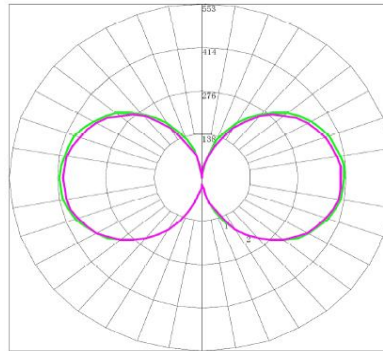

Polar Curves

DLC	MODEL	DLC CODE
DLC 0-10V V2.1	LED-8084M57	PCCGYSKP
	LED-8084M42	PZPJGUXQ

Approved Categories:
Replacement Lamps for Outdoor Pole/Arm-mounted
Decorative Luminaires (Type C)

Installation Notes:

- Ballast must be bypassed
- Installing surge/lightning protectors is highly recommended

LED Power Consumption (Watts)	HID Power Consumption (Watts)	HID Ballast Power Consumption (Watts)	Total Savings (Watts)	Annual Energy Savings (14 hrs/day)	Lifetime Energy Savings (over 50,000 hrs)
45	175	35	165	$93	$907.50

Mounting Orientation			Minimum Fixture Size Requirements (inches)	
Base Up	Base Down	Horiz	Length	Width
			12.52	5.93
Approved	Approved	Approved	Height	5.93
			Cu. Inches	440.3

188 S. Northwest Highway • Cary, IL 60013
(847) 380-3540 • FAX: (847) 380-3542
www.led-llc.com