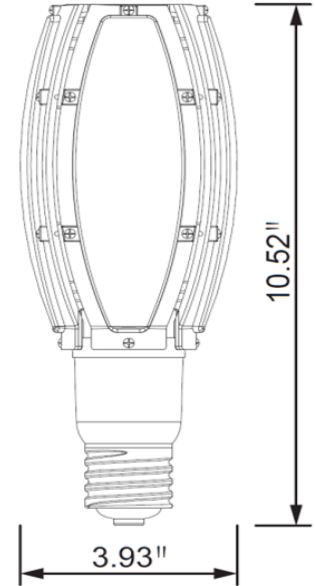

LED-8084M 45W LED for HID Retrofit for Post Top / Wall Pack

Models

LED-8084MXX, 120-277VAC, cULus, 3000K, 4200K or 5700K CCT, E39

Features

- > 45W LED Replaces 175W MH or HPS HID Lamps
- > Meanwell PWM & 0-10V Dimmable driver
- > Driver can be mounted up to 20 meters from lamps with negligible reduction in light output.
- > UL approved for wet environments
- > 50,000 hour rated LED life (supported by LM80 and ISTMT reports (see website))
- > 5 Year Limited Warranty - see website for details
- > UL1598C retains fixture UL Listing
- > Rated for enclosed fixture

HID-X

- EXTERNAL DRIVER LED
- IP65 RATING
- 0-10V / PWM DIMMING

Technical Specifications

Models US/CAN	LED-8084M30	LED-8084M42	LED-8084M57
CCT	3000K	4200K	5700K
Power Consumption	45 watts		
Replaces	175 MH/HPS		
Mounting	E39		
Voltage	120-277VAC (USA)		
LED Type	Samsung #5630 SMD		
Beam Angle	360°		
Dimmable	Yes		
Operating Temp	-40°F - +122°F		
Rated R70 Life	Up to 50,000 Hrs.		
Warranty	5 Year Limited*		
LM79 Specifications	Yes	Yes	Yes
Power (W)	43.5	44.1	43.8
CCT	3136	4085	5782
Light Output	4062	4273	4509
Efficacy	93.4	96.9	102.7
THD @ 277V	12.70%	12.70%	12.60%
PF @ 277V	0.918	0.921	0.919
CRI:	84.4	84.4	85.8
R9	18	27	11
Duv	-0.0005	-0.0005	0.0024
Packaging	4 / Master Carton		
Unit	7.5" x 5.44" x 12" 3.99 lbs.		
Master	15.8" x 11.6" x 12.6" 25.5 lbs.		

Polar Curves

DLC	MODEL	DLC CODE
DLC 0-10V V2.1	LED-8084M57	PCCGYSKP
	LED-8084M42	PZPJGUXQ

Approved Categories:
Replacement Lamps for Outdoor Pole/Arm-mounted
Decorative Luminaires (Type C)

Installation Notes:

Mounting Orientation			Minimum Fixture Size Requirements (inches)	
Base Up	Base Down	Horiz	Length	Width
			12.52	5.93
Approved	Approved	Approved	Height	5.93
			Cu. Inches	440.3

188 S. Northwest Highway • Cary, IL 60013
(847) 380-3540 • FAX: (847) 380-3542
www.led-llc.com