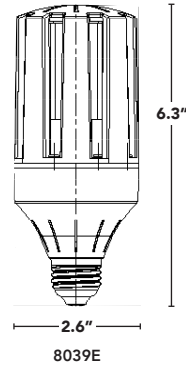

BOLLARD

PART #	UPC	REPLACES	WATTAGE	LUMENS	FLEXCOLOR	BASE	DLC CODE
LED-8037E345-A	844006059378	50W	11W	1550/1610/1650	3000K/4000K/5000K	E26	N/A
LED-8038E345-A	844006059392	70W	14W	1850/1950/1990	3000K/4000K/5000K	E26	N/A
LED-8039E345-A	844006059415	100W	18W	2450/2560/2610	3000K/4000K/5000K	E26	N/A
LED-8039M345-A	844006059439	100W	18W	2450/2560/2610	3000K/4000K/5000K	EX39	P1E5A4JY
LED-8039E345D-A	844006077259	100W	18W	2450/2560/2610	3000K/4000K/5000K	E26	N/A
LED-8039M345D-A	844006077273	100W	18W	2450/2560/2610	3000K/4000K/5000K	EX39	POEXL5QT

🇨🇦 347 VOLT OPTIONS FOR CANADA 🇨🇦

PART #	UPC	REPLACES	WATTAGE	LUMENS	FLEXCOLOR	BASE	DLC CODE
LED-8037E345C-A	844006059385	50W	11W	1550/1610/1650	3000K/4000K/5000K	E26	N/A
LED-8038E345C-A	844006059408	70W	14W	1850/1950/1990	3000K/4000K/5000K	E26	N/A
LED-8039E345C-A	844006059422	100W	18W	2450/2560/2610	3000K/4000K/5000K	E26	N/A
LED-8039M345C-A	844006059446	100W	18W	2450/2560/2610	3000K/4000K/5000K	EX39	P6QZD1X9
LED-8039E345CD-A	844006077266	100W	18W	2450/2560/2610	3000K/4000K/5000K	E26	N/A
LED-8039M345CD-A	844006077280	100W	18W	2450/2560/2610	3000K/4000K/5000K	EX39	PVGU06HS