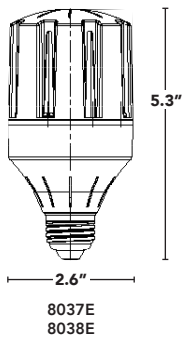

BOLLARD

PART #	UPC	REPLACES	WATTAGE	LUMENS	FLEXCOLOR	BASE	DLC CODE
LED-8037E345-A	844006059378	50W	11W	1550/1610/1650	3000K/4000K/5000K	E26	N/A
LED-8038E345-A	844006059392	70W	14W	1850/1950/1990	3000K/4000K/5000K	E26	N/A
LED-8039E345-A	844006059415	100W	18W	2450/2560/2610	3000K/4000K/5000K	E26	N/A
LED-8039M345-A	844006059439	100W	18W	2450/2560/2610	3000K/4000K/5000K	EX39	P1E5A4JY
LED-8039E345D-A	844006077259	100W	18W	2450/2560/2610	3000K/4000K/5000K	E26	N/A
LED-8039M345D-A	844006077273	100W	18W	2450/2560/2610	3000K/4000K/5000K	EX39	POEXL5QT

🇨🇦 347 VOLT OPTIONS FOR CANADA 🇨🇦

PART #	UPC	REPLACES	WATTAGE	LUMENS	FLEXCOLOR	BASE	DLC CODE
LED-8037E345C-A	844006059385	50W	11W	1550/1610/1650	3000K/4000K/5000K	E26	N/A
LED-8038E345C-A	844006059408	70W	14W	1850/1950/1990	3000K/4000K/5000K	E26	N/A
LED-8039E345C-A	844006059422	100W	18W	2450/2560/2610	3000K/4000K/5000K	E26	N/A
LED-8039M345C-A	844006059446	100W	18W	2450/2560/2610	3000K/4000K/5000K	EX39	P6QZD1X9
LED-8039E345CD-A	844006077266	100W	18W	2450/2560/2610	3000K/4000K/5000K	E26	N/A
LED-8039M345CD-A	844006077280	100W	18W	2450/2560/2610	3000K/4000K/5000K	EX39	PVGU06HS