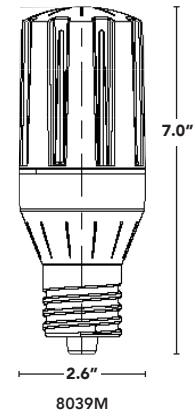

BOLLARD

PART #	UPC	REPLACES	WATTAGE	LUMENS	FLEXCOLOR	BASE	DLC CODE
LED-8037E345-A	844006059378	50W	11W	1550/1610/1650	3000K/4000K/5000K	E26	N/A
LED-8038E345-A	844006059392	70W	14W	1850/1950/1990	3000K/4000K/5000K	E26	N/A
LED-8039E345-A	844006059415	100W	18W	2450/2560/2610	3000K/4000K/5000K	E26	N/A
LED-8039M345-A	844006059439	100W	18W	2450/2560/2610	3000K/4000K/5000K	EX39	P1E5A4JY
LED-8039E345D-A	844006077259	100W	18W	2450/2560/2610	3000K/4000K/5000K	E26	N/A
LED-8039M345D-A	844006077273	100W	18W	2450/2560/2610	3000K/4000K/5000K	EX39	POEXL5QT

🇨🇦 347 VOLT OPTIONS FOR CANADA 🇨🇦

PART #	UPC	REPLACES	WATTAGE	LUMENS	FLEXCOLOR	BASE	DLC CODE
LED-8037E345C-A	844006059385	50W	11W	1550/1610/1650	3000K/4000K/5000K	E26	N/A
LED-8038E345C-A	844006059408	70W	14W	1850/1950/1990	3000K/4000K/5000K	E26	N/A
LED-8039E345C-A	844006059422	100W	18W	2450/2560/2610	3000K/4000K/5000K	E26	N/A
LED-8039M345C-A	844006059446	100W	18W	2450/2560/2610	3000K/4000K/5000K	EX39	P6QZD1X9
LED-8039E345CD-A	844006077266	100W	18W	2450/2560/2610	3000K/4000K/5000K	E26	N/A
LED-8039M345CD-A	844006077280	100W	18W	2450/2560/2610	3000K/4000K/5000K	EX39	PVGU06HS