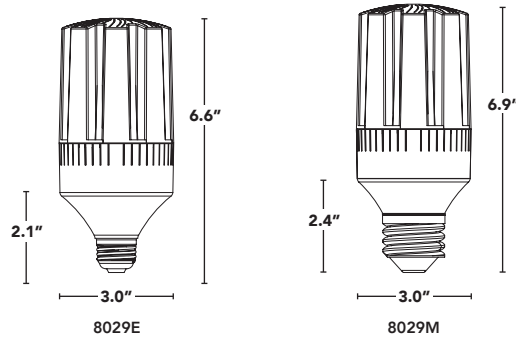

SCREW-IN
RETROFITS

SUPERFLEX BOLLARD

← SUPERflex →
switch
between
wattages
& color
temps

- > Switch between 12W, 18W & 24W replacing up to 150W HID.
- > Change color temperatures with a flip of a switch (3000K, 4000K, 5000K).
- > Multi-directional mounting capability & 360° design. Use base down, base up or base sideways without affecting performance.
- > Pretested & potted drivers are burnt in 3x prior to shipping and protected against vibration & moisture.
- > Expertly engineered to work efficiently in enclosed fixtures & damp environments, while also protected against insects & dust.
- > Dual stage MOV protection with integrated 6kA surge.
- > USA designed & specified LED driver.
- > Dimmable - Stepped dimming with other wired control communication.
- > Field adjustable light output.

									
ALSO WORKS ON 208V & 240V	INSTALL METHOD	MEDIUM + MOGUL BASE	MOUNTING	DIMMABLE	-40°F TO 122°F OPERATING TEMP	50,000hrs RATED LIFE	SURGE PROTECTION	CRI	

PART #	UPC	REPLACES	WATTAGE	LUMENS	FLEXCOLOR	BASE
LED-8029E345-A-FW	84400606067	70W-100W-150W	12W-18W-24W	1550-3360	3000K/4000K/5000K	E26
LED-8029M345-A-FW	84400606068	70W-100W-150W	12W-18W-24W	1550-3360	3000K/4000K/5000K	EX39

🇨🇦 347 VOLT OPTIONS FOR CANADA 🇨🇦

PART #	UPC	REPLACES	WATTAGE	LUMENS	FLEXCOLOR	BASE
LED-8029E345C-A-FW	84400606069	70W-100W-150W	12W-18W-24W	1550-3360	3000K/4000K/5000K	E26
LED-8029M345C-A-FW	84400606070	70W-100W-150W	12W-18W-24W	1550-3360	3000K/4000K/5000K	EX39

SUPERFLEX BOLLARD

PART #	UPC	REPLACES	WATTAGE	FLEXCOLOR	BASE
LED-8029E345-A-FW	84400606067	70W-100W-150W	12W-18W-24W	3000K/4000K/5000K	E26
LED-8029M345-A-FW	84400606068	70W-100W-150W	12W-18W-24W	3000K/4000K/5000K	EX39