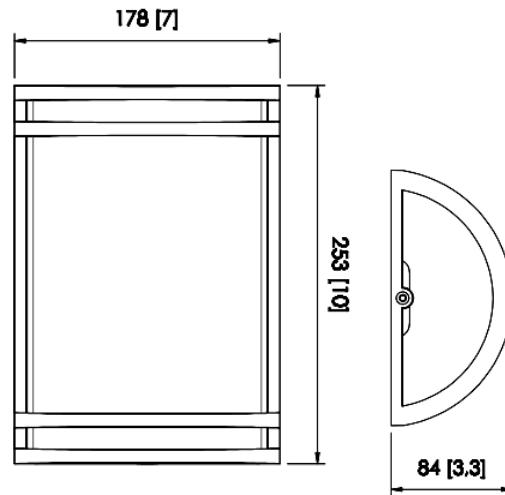

DIMENSIONS:

LDS-12W-40K-D
LDS-12W-30K-D

LED DECORATIVE WALL SCONCE

Ideal for Hallways, bedrooms, laundry rooms, bathrooms, alleys, loading docks, doorway, pathway.

ELECTRICAL SPECIFICATIONS:

- Voltage: 120V, 60Hz
- Wattage: 12 W
- Efficacy: 100LM/W

HOUSING SPECIFICATIONS:

- Outdoor decorative sconce
- Housing: Steel base with Die-cast Rings
- Lifespan: 50000 hrs.
- IP Rating: Suitable for wet locations

CERTIFICATIONS: ETL

MODEL	WATTS	VOLTAGE	LUMENS	COLOR TEMP
LDS-12W-40K-D	12W	120~277 V	1200LM	4000K
LDS-12W-30K-D	12W	120~277 V	1200LM	3000K