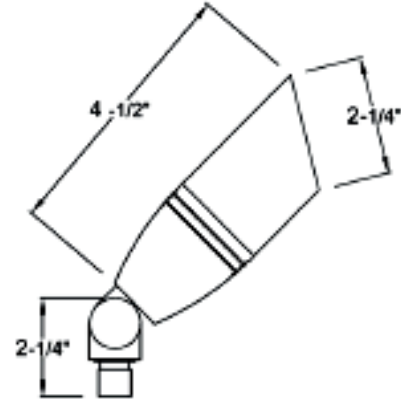

DIMENSIONS:

LD-103-BZB

12V LED DIRECTIONAL LIGHTS - SOLID BRASS

Ideal for walkway and pathway, stairway and more.

ELECTRICAL SPECIFICATIONS:

- Voltage: 12V AC/DC
- Wattage: 7W Max (5W included)
- Efficacy: 78LM/W/71LM/W

HOUSING SPECIFICATIONS:

- Housing Material: Cast Solid Brass
- Finish: Bronzed brass
- 3FT. STP-2 18AWG lead wire
- 8-1/2" Non-metallic Spike
- Silicon-filled Wire Nuts
- IP rating: IP67, Wet Locations